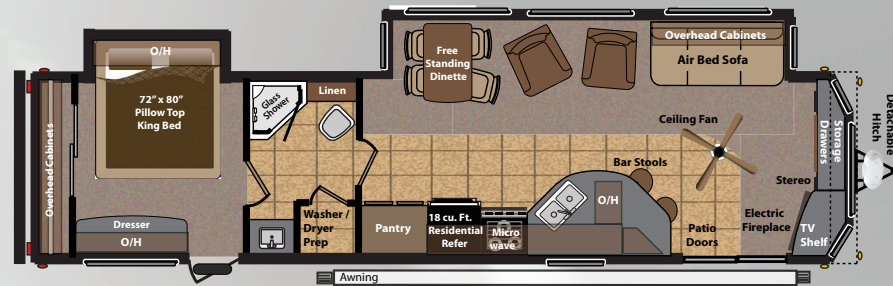

# RESIDENCE

by Keystone

Your home away from home

**403FK** Length 40' 11"  
Weight: 10,866

**401FE** Length 40' 11"  
Weight: 10,889

**405FL** Length 40' 11"  
Weight: 10,778

**402BH** Length 40' 11"  
Weight: 11,713

**406FB** Length 40' 11"  
Weight: 11,774

**LEARN MORE**

Get the free mobile app at <http://gettag.mobi> and scan this Tag.

[keystone-residence.com](http://keystone-residence.com)

WWW.KEYSTONERV.COM  
2642 HACKBERRY DRIVE | P.O. BOX 2000 | GOSHEN, IN 46527 | 574.535.2100