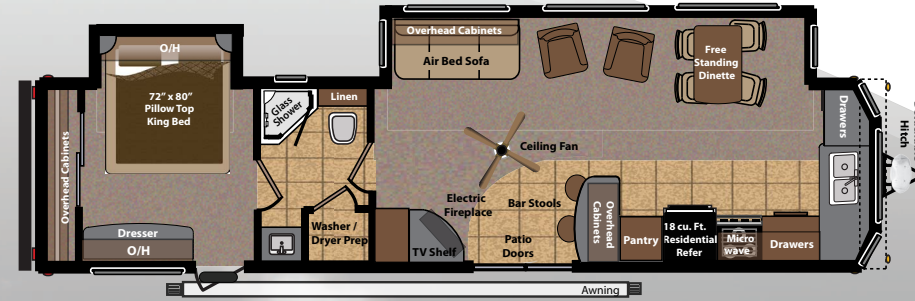

# RESIDENCE

by Keystone

Your home away from home

**403FK** Length 40' 11"  
Weight: 10,866

**401FE** Length 40' 11"  
Weight: 10,889

**405FL** Length 40' 11"  
Weight: 10,778

**402BH** Length 40' 11"  
Weight: 11,713

**406FB** Length 40' 11"  
Weight: 11,774

**LEARN MORE**

Get the free mobile app at <http://gettag.mobi> and scan this Tag.

[keystone-residence.com](http://keystone-residence.com)

WWW.KEYSTONERV.COM  
2642 HACKBERRY DRIVE | P.O. BOX 2000 | GOSHEN, IN 46527 | 574.535.2100