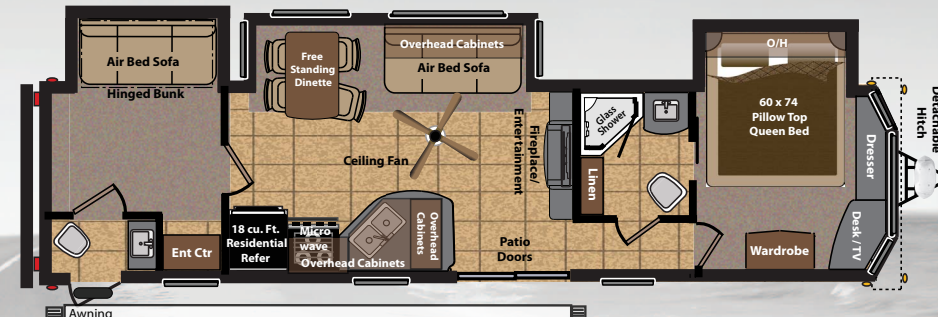

# RESIDENCE

by Keystone

Your home away from home

**403FK** Length 40' 11"  
Weight: 10,866

**401FE** Length 40' 11"  
Weight: 10,889

**405FL** Length 40' 11"  
Weight: 10,778

**402BH** Length 40' 11"  
Weight: 11,713

**406FB** Length 40' 11"  
Weight: 11,774

**LEARN MORE**

Get the free mobile app at <http://gettag.mobi> and scan this Tag.

[keystone-residence.com](http://keystone-residence.com)

WWW.KEYSTONERV.COM  
2642 HACKBERRY DRIVE | P.O. BOX 2000 | GOSHEN, IN 46527 | 574.535.2100