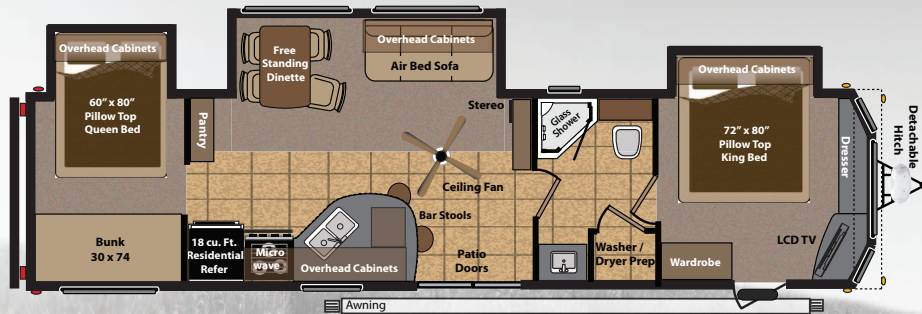

# RESIDENCE

by Keystone

Your home away from home

**403FK** Length 40' 11"  
Weight: 10,866

**401FE** Length 40' 11"  
Weight: 10,889

**405FL** Length 40' 11"  
Weight: 10,778

**402BH** Length 40' 11"  
Weight: 11,713

**406FB** Length 40' 11"  
Weight: 11,774

**LEARN MORE**

Get the free mobile app at <http://gettag.mobi> and scan this Tag.

[keystone-residence.com](http://keystone-residence.com)

WWW.KEYSTONERV.COM  
2642 HACKBERRY DRIVE | P.O. BOX 2000 | GOSHEN, IN 46527 | 574.535.2100