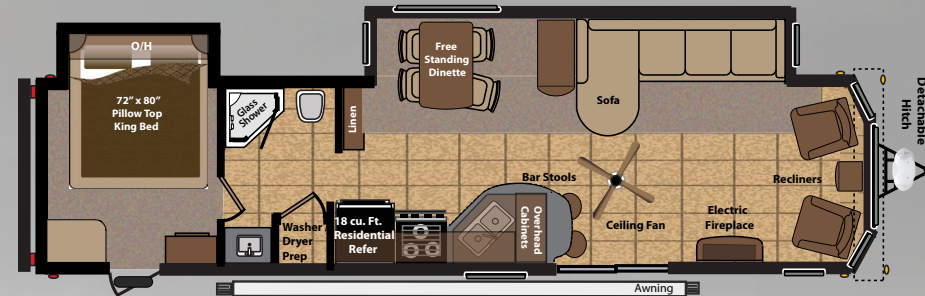

# RESIDENCE

by Keystone

Your home away from home

**403FK** Length 40' 11"  
Weight: 10,866

**401FE** Length 40' 11"  
Weight: 10,889

**405FL** Length 40' 11"  
Weight: 10,778

**402BH** Length 40' 11"  
Weight: 11,713

**406FB** Length 40' 11"  
Weight: 11,774

**LEARN MORE**

Get the free mobile app at <http://gettag.mobi> and scan this Tag.

[keystone-residence.com](http://keystone-residence.com)

WWW.KEYSTONERV.COM  
2642 HACKBERRY DRIVE | P.O. BOX 2000 | GOSHEN, IN 46527 | 574.535.2100