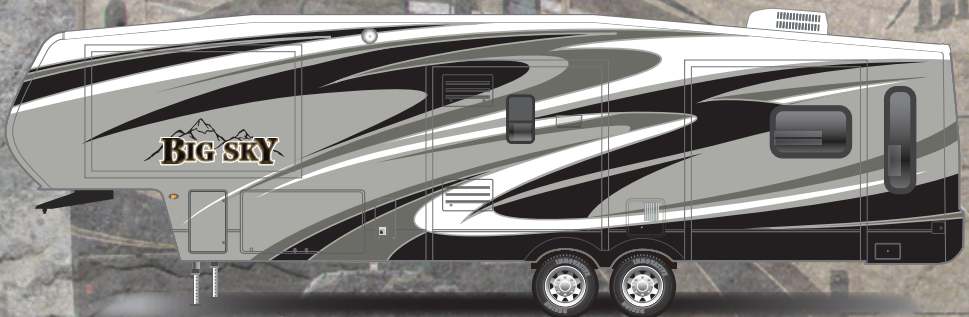

Montana

“Big Sky Package”

**“G” Range
Radial Tires**

Black Metal Wrapped Awning

**Radius
Fiberglass Shower**

Six Point Automatic Hydraulic Leveling

Full Body Paint Black and Gray

Full Body Paint Black and Tan

Big Sky Package Eligible Units

3400RL 3455SA

3580RL 3585SA

3625RE 3665RE

3700RL 3750FL

Hickory Edition

Big Sky Package Items:

- ❖ Full Body Paint
- ❖ “G” Range Radial Tires
- ❖ Six Point Auto Hydraulic Leveling
- ❖ Radius Fiberglass Shower
- ❖ Metal Wrapped Awning