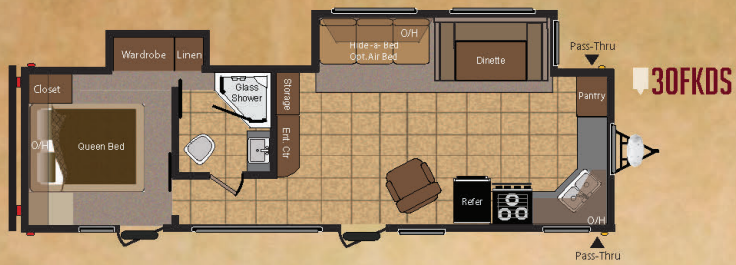

30FKDS

MODEL	19FLB	20RD	23RB	25RKS	26B	26RLS	27DBS	27RBS	28BHS	28RLS	29BHS	30FKDS	30RKDS	31BHS	31RBDS	31RLDS	32FLTS	38BHDS	38FQDS
SHIPPING WEIGHT	4174	4156	4805	5945	5208	6155	6230	6682	6760	6978	7270	7217	7385	6780	7891	7579	8290	8025	
CARRYING CAPACITY	2626	2644	2710	1715	2392	1670	1610	2883	2960	2742	2480	2688	2325	2845	1729	2031	1560	1740	
HITCH WEIGHT	405	450	515	660	600	825	840	660	920	920	TBD	1105	910	825	820	865	1080	980	
LENGTH	23'	22' 6"	27' 1"	29' 8"	29' 11"	29' 11"	31' 10"	31' 3"	31' 11"	32' 2"	33' 11"	33' 2"	33' 3"	33' 11"	35' 8"	34' 11"	36' 9"	36' 3"	
HEIGHT	10' 6"	10' 6"	10' 6"	11' 3"	10' 6"	11' 3"	11' 3"	11' 3"	11' 3"	11' 5"	11' 5"	11' 5"	11' 5"	11' 5"	11' 5"	11' 5"	11' 7"	11' 5"	
FRESH WATER	45	45	45	45	45	45	45	45	45	45	45	45	45	45	45	45	45	45	
WASTE WATER	38	38	38	38	38	38	38	38	38	38	38	38	38	38	38	38	38	38	
GRAY WATER	38	38	38	70	38	32	38	32	76	38	38	76	76	38	38	38	38	38	
LPG	40	40	40	40	40	40	40	40	40	40	40	40	40	40	40	40	60	40