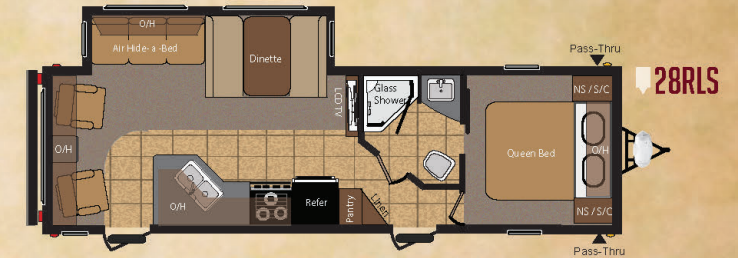

HIDEOUT FLOORPLANS

The Hideout introduces the perfect lineup of RVs for your family. Kids, grand-children, friends - everyone fits with room to spare in a Hideout. With an incredible choice of bunkhouse and family friendly models, Hideout is your perfect choice for family camping.

HIDEOUT

TRAVEL TRAILERS

Go RVing.

WWW.KEYSTONE-HIDEOUT.COM