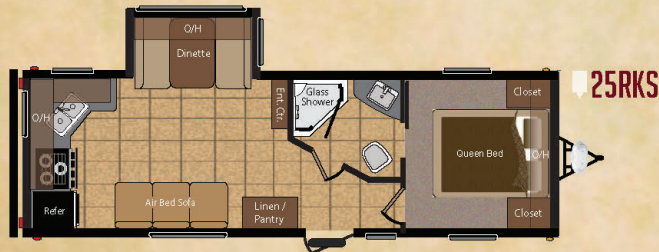

HIDEOUT FLOORPLANS

The Hideout introduces the perfect lineup of RVs for your family. Kids, grand-children, friends - everyone fits with room to spare in a Hideout. With an incredible choice of bunkhouse and family friendly models, Hideout is your perfect choice for family camping.

HIDEOUT

TRAVEL TRAILERS

Go RVing.

WWW.KEYSTONE-HIDEOUT.COM