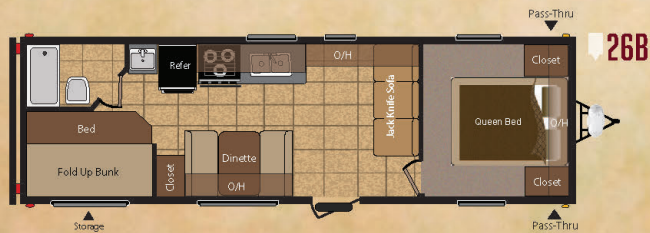

HIDEOUT FLOORPLANS

The Hideout introduces the perfect lineup of RVs for your family. Kids, grand-children, friends - everyone fits with room to spare in a Hideout. With an incredible choice of bunkhouse and family friendly models, Hideout is your perfect choice for family camping.

HIDEOUT

TRAVEL TRAILERS

Go RVing.

WWW.KEYSTONE-HIDEOUT.COM