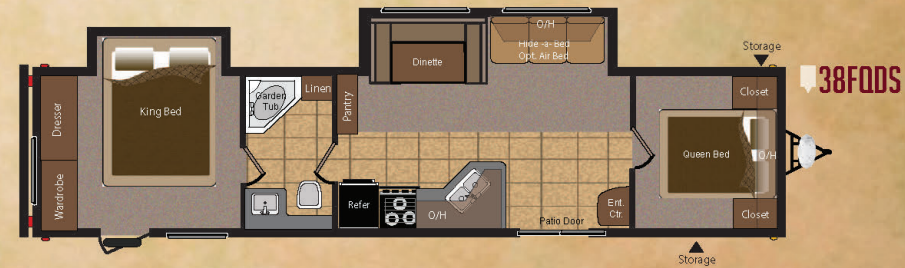

31RLDS

32FLTS

38BHDS

38FQDS

MODEL	19FLB	20RD	23RB	25RKS	26B	26RLS	27DBS	27RBS	28BHS	28RLS	29BHS	30FKDS	30RKDS	31BHS	31RBDS	31RLDS	32FLTS	38BHDS	38FQDS
SHIPPING WEIGHT	4174	4156	4805	5945	5208	6155	6230	6682	6760	6978	7270	7217	7385	6780	7891	7579	8290	8025	
CARRYING CAPACITY	2626	2644	2710	1715	2392	1670	1610	2883	2960	2742	2480	2688	2325	2845	1729	2031	1560	1740	
HITCH WEIGHT	405	450	515	660	600	825	840	660	920	920	TBD	1105	910	825	820	865	1080	980	
LENGTH	23'	22' 6"	27' 1"	29' 8"	29' 11"	29' 11"	31' 10"	31' 3"	31' 11"	32' 2"	33' 11"	33' 2"	33' 3"	33' 11"	35' 8"	34' 11"	36' 9"	36' 3"	
HEIGHT	10' 6"	10' 6"	10' 6"	11' 3"	10' 6"	11' 3"	11' 3"	11' 3"	11' 3"	11' 5"	11' 5"	11' 5"	11' 5"	11' 5"	11' 5"	11' 5"	11' 7"	11' 5"	
FRESH WATER	45	45	45	45	45	45	45	45	45	45	45	45	45	45	45	45	45	45	
WASTE WATER	38	38	38	38	38	38	38	38	38	38	38	38	38	38	38	38	38	38	
GRAY WATER	38	38	38	70	38	32	38	32	76	38	38	76	76	38	38	38	38	38	
LPG	40	40	40	40	40	40	40	40	40	40	40	40	40	40	40	40	60	40	