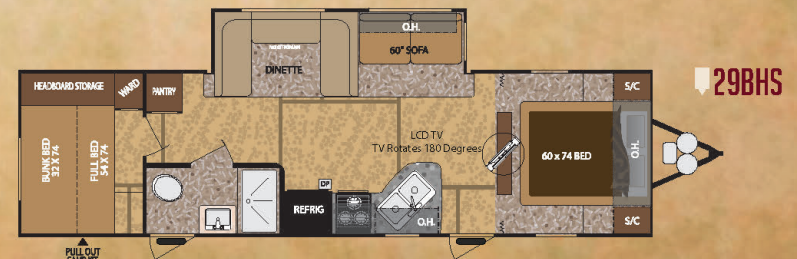

HIDEOUT FLOORPLANS

The Hideout introduces the perfect lineup of RVs for your family. Kids, grand-children, friends - everyone fits with room to spare in a Hideout. With an incredible choice of bunkhouse and family friendly models, Hideout is your perfect choice for family camping.

HIDEOUT

TRAVEL TRAILERS

Go RVing.

WWW.KEYSTONE-HIDEOUT.COM