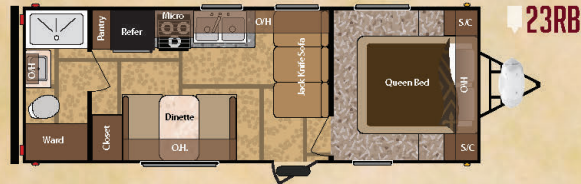

HIDEOUT FLOORPLANS

The Hideout introduces the perfect lineup of RVs for your family. Kids, grand-children, friends - everyone fits with room to spare in a Hideout. With an incredible choice of bunkhouse and family friendly models, Hideout is your perfect choice for family camping.

HIDEOUT

TRAVEL TRAILERS

Go RVing.

WWW.KEYSTONE-HIDEOUT.COM