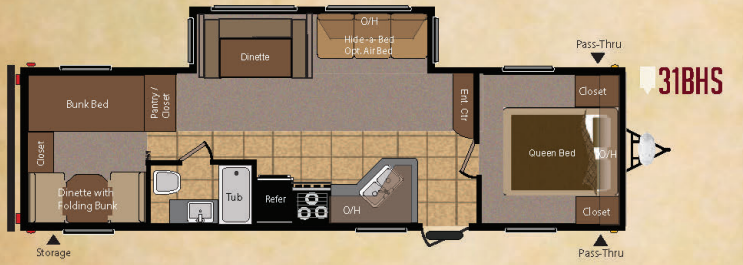

31BHS

MODEL	19FLB	20RD	23RB	25RKS	26B	26RLS	27DBS	27RBS	28BHS	28RLS	29BHS	30FKDS	30RKDS	31BHS	31RBDS	31RLDS	32FLTS	38BHDS	38FQDS
SHIPPING WEIGHT	4174	4156	4805	5945	5208	6155	6230	6682	6760	6978	7270	7217	7385	6780	7891	7579	8290	8025	
CARRYING CAPACITY	2626	2644	2710	1715	2392	1670	1610	2883	2960	2742	2480	2688	2325	2845	1729	2031	1560	1740	
HITCH WEIGHT	405	450	515	660	600	825	840	660	920	920	TBD	1105	910	825	820	865	1080	980	
LENGTH	23'	22' 6"	27' 1"	29' 8"	29' 11"	29' 11"	31' 10"	31' 3"	31' 11"	32' 2"	33' 11"	33' 2"	33' 3"	33' 11"	35' 8"	34' 11"	36' 9"	36' 3"	
HEIGHT	10' 6"	10' 6"	10' 6"	11' 3"	10' 6"	11' 3"	11' 3"	11' 3"	11' 3"	11' 5"	11' 5"	11' 5"	11' 5"	11' 5"	11' 5"	11' 5"	11' 7"	11' 5"	
FRESH WATER	45	45	45	45	45	45	45	45	45	45	45	45	45	45	45	45	45	45	
WASTE WATER	38	38	38	38	38	38	38	38	38	38	38	38	38	38	38	38	38	38	
GRAY WATER	38	38	38	70	38	32	38	32	76	38	38	76	76	38	38	38	38	38	
LPG	40	40	40	40	40	40	40	40	40	40	40	40	40	40	40	40	60	40