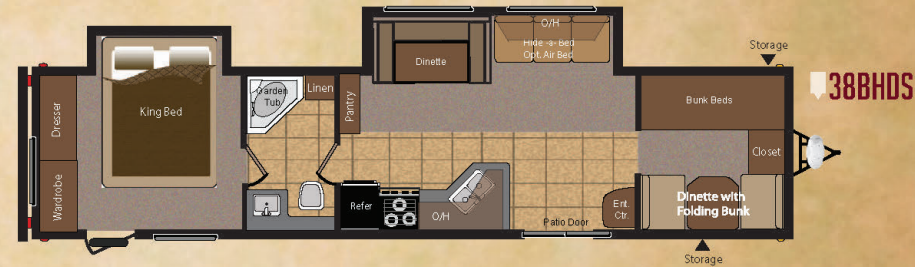

31RLDS

32FLTS

38BHDS

38FQDS

MODEL	19FLB	20RD	23RB	25RKS	26B	26RLS	27DBS	27RBS	28BHS	28RLS	29BHS	30FKDS	30RKDS	31BHS	31RBDS	31RLDS	32FLTS	38BHDS	38FQDS
SHIPPING WEIGHT	4174	4156	4805	5945	5208	6155	6230	6682	6760	6978	7270	7217	7385	6780	7891	7579	8290	8025	
CARRYING CAPACITY	2626	2644	2710	1715	2392	1670	1610	2883	2960	2742	2480	2688	2325	2845	1729	2031	1560	1740	
HITCH WEIGHT	405	450	515	660	600	825	840	660	920	920	TBD	1105	910	825	820	865	1080	980	
LENGTH	23'	22' 6"	27' 1"	29' 8"	29' 11"	29' 11"	31' 10"	31' 3"	31' 11"	32' 2"	33' 11"	33' 2"	33' 3"	33' 11"	35' 8"	34' 11"	36' 9"	36' 3"	
HEIGHT	10' 6"	10' 6"	10' 6"	11' 3"	10' 6"	11' 3"	11' 3"	11' 3"	11' 3"	11' 5"	11' 5"	11' 5"	11' 5"	11' 5"	11' 5"	11' 5"	11' 7"	11' 5"	
FRESH WATER	45	45	45	45	45	45	45	45	45	45	45	45	45	45	45	45	45	45	
WASTE WATER	38	38	38	38	38	38	38	38	38	38	38	38	38	38	38	38	38	38	
GRAY WATER	38	38	38	70	38	32	38	32	76	38	38	76	76	38	38	38	38	38	
LPG	40	40	40	40	40	40	40	40	40	40	40	40	40	40	40	40	60	40	

WEIGHTS & MEASUREMENTS

HIDEOUT *Luxury Comes Standard*

Luxury Package Features *Limited Time Only

RADIUS INTERIOR BATH WALLS

NIGHT SHADES IN LIVING ROOM

KITCHEN COUNTERTOP EXTENSION

INTERIOR TV BRACKET W/DISCONNECT FOR EXTERIOR TV USE