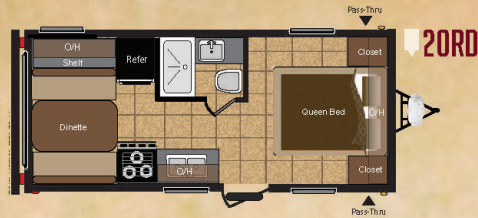

HIDEOUT FLOORPLANS

The Hideout introduces the perfect lineup of RVs for your family. Kids, grand-children, friends - everyone fits with room to spare in a Hideout. With an incredible choice of bunkhouse and family friendly models, Hideout is your perfect choice for family camping.

HIDEOUT

TRAVEL TRAILERS

Go RVing.

WWW.KEYSTONE-HIDEOUT.COM