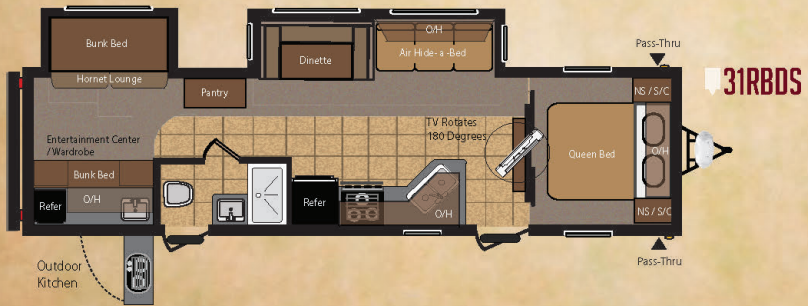

31RBDS

MODEL	19FLB	20RD	23RB	25RKS	26B	26RLS	27DBS	27RBS	28BHS	28RLS	29BHS	30FKDS	30RKDS	31BHS	31RBDS	31RLDS	32FLTS	38BHDS	38FQDS
SHIPPING WEIGHT	4174	4156	4805	5945	5208	6155	6230	6682	6760	6978	7270	7217	7385	6780	7891	7579	8290	8025	
CARRYING CAPACITY	2626	2644	2710	1715	2392	1670	1610	2883	2960	2742	2480	2688	2325	2845	1729	2031	1560	1740	
HITCH WEIGHT	405	450	515	660	600	825	840	660	920	920	TBD	1105	910	825	820	865	1080	980	
LENGTH	23'	22' 6"	27' 1"	29' 8"	29' 11"	29' 11"	31' 10"	31' 3"	31' 11"	32' 2"	33' 11"	33' 2"	33' 3"	33' 11"	35' 8"	34' 11"	36' 9"	36' 3"	
HEIGHT	10' 6"	10' 6"	10' 6"	11' 3"	10' 6"	11' 3"	11' 3"	11' 3"	11' 3"	11' 5"	11' 5"	11' 5"	11' 5"	11' 5"	11' 5"	11' 5"	11' 7"	11' 5"	
FRESH WATER	45	45	45	45	45	45	45	45	45	45	45	45	45	45	45	45	45	45	
WASTE WATER	38	38	38	38	38	38	38	38	38	38	38	38	38	38	38	38	38	38	
GRAY WATER	38	38	38	70	38	32	38	32	76	38	38	76	76	38	38	38	38	38	
LPG	40	40	40	40	40	40	40	40	40	40	40	40	40	40	40	40	60	40