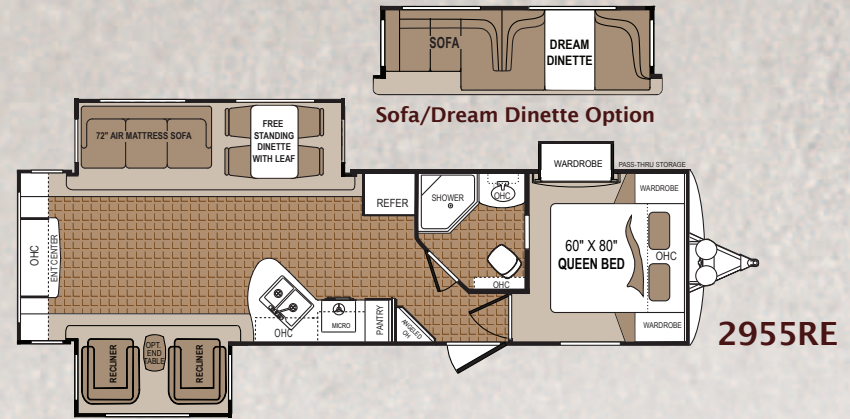

2955RE

Unloaded Weight (lbs)	8,212	Fresh Water Tank(s)	.52
Hitch Weight (lbs)	950	Black Water Tank(s)	.42
Cargo Capacity (lbs)	2,964	Grey Water Tank(s)	.42
Overall Height w/AC	11' 6"	Furnace BTU Output	30,000
Overall Length	35' 2"