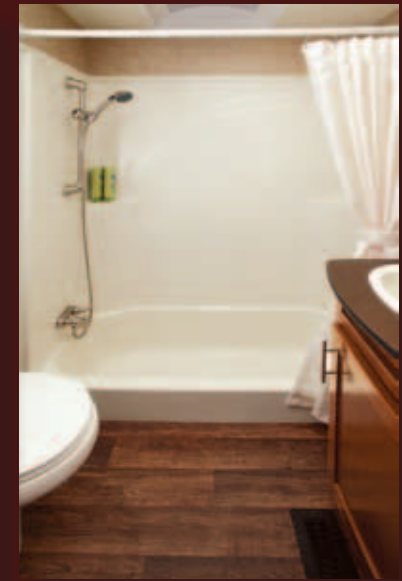

3130FRL

3130FRL in Buchshot Decor

Stunning Bedroom Suites and Spacious Baths

*Step Down
Shower and Tub
(3530FBH only)*

6'8" CEILING HEIGHT IN BEDROOM

Komfort's fifth wheel bedroom design includes two industry firsts! An innovative, laminated, crowned ceiling design and the cedar suite full walk-in closet.