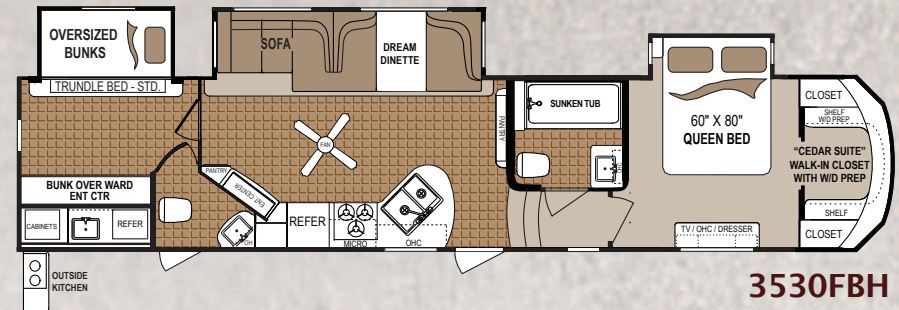

Unloaded Weight (lbs)	11,640	Fresh Water Tank(s)	67
Hitch Weight (lbs)	2,526	Black Water Tank(s)	96
Cargo Capacity (lbs)	3,860	Grey Water Tank(s)	96
Overall Height w/AC	12' 7"	Furnace BTU Output	34,000
Overall Length	40'