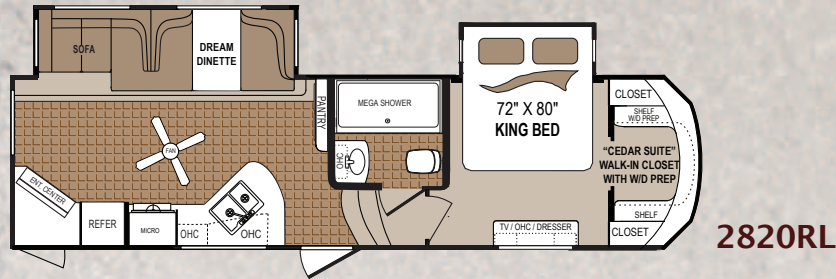

Unloaded Weight (lbs)	9,563	Fresh Water Tank(s)	57
Hitch Weight (lbs)	1,970	Black Water Tank(s)	48
Cargo Capacity (lbs)	5,937	Grey Water Tank(s)	48
Overall Height w/AC	12'	Furnace BTU Output	30,000
Overall Length	32'