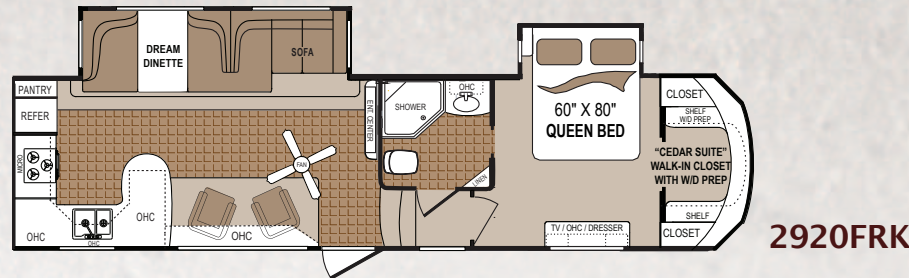

Unloaded Weight (lbs)	10,044	Fresh Water Tank(s)	67
Hitch Weight (lbs)	2,212	Black Water Tank(s)	48
Cargo Capacity (lbs)	5,456	Grey Water Tank(s)	96
Overall Height w/AC	12' 10"	Furnace BTU Output	34,000
Overall Length	34' 4"