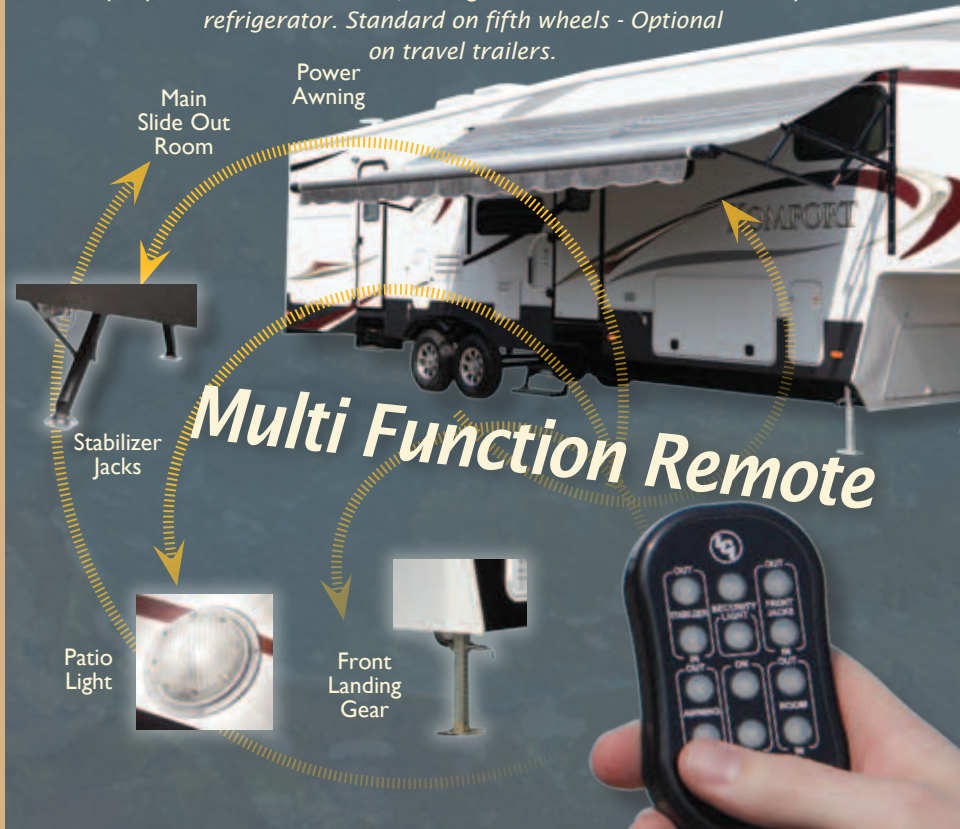

90° Extended Turning Radius Front Cap

Komfort's expanded turning radius front cap includes a back-up mirror and LED lights to make hitching-up a breeze.

Perfect for extended cab or short bed trucks.

Komfort Power Package

Komfort's power package includes a multi function remote control for power accessories. Plus, a 10 gallon water heater and 8 cu. ft. refrigerator. Standard on fifth wheels - Optional on travel trailers.