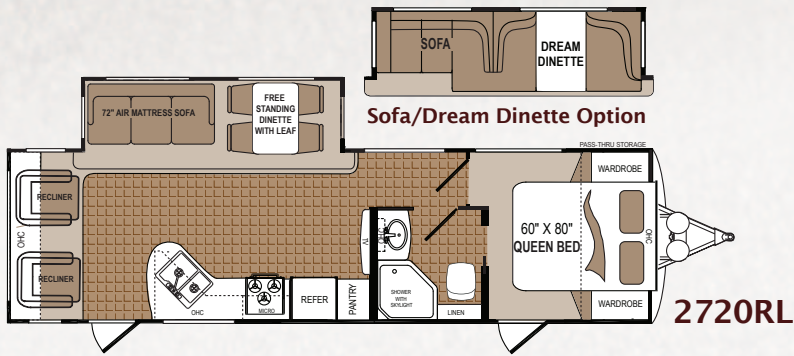

2720RL

Unloaded Weight (lbs)	7,212	Fresh Water Tank(s)	.52
Hitch Weight (lbs)	963	Black Water Tank(s)	.42
Cargo Capacity (lbs)	3,964	Grey Water Tank(s)	.42
Overall Height w/AC	11' 6"	Furnace BTU Output	30,000
Overall Length	34'