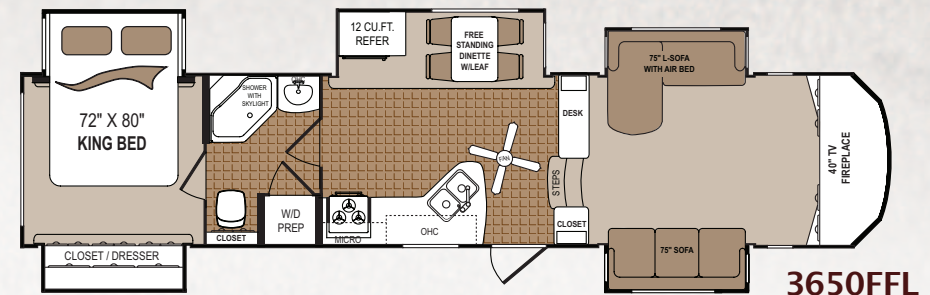

Unloaded Weight (lbs)	12,034	Fresh Water Tank(s)	57
Hitch Weight (lbs)	2,463	Black Water Tank(s)	48
Cargo Capacity (lbs)	3,466	Grey Water Tank(s)	96
Overall Height w/AC	12'	Furnace BTU Output	34,000
Overall Length	40' 2"