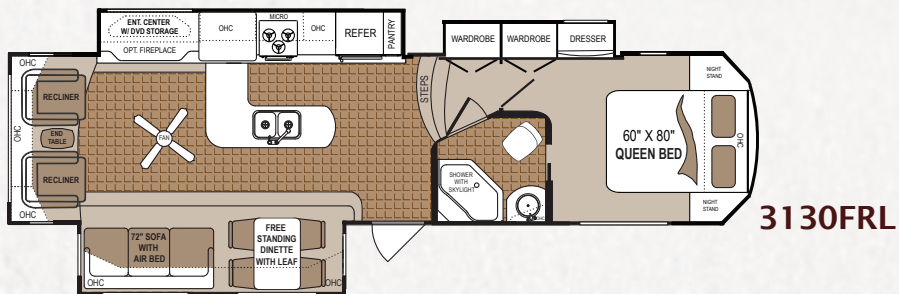

Unloaded Weight (lbs)	10,044	Fresh Water Tank(s)	67
Hitch Weight (lbs)	2,127	Black Water Tank(s)	48
Cargo Capacity (lbs)	5,050	Grey Water Tank(s)	48
Overall Height w/AC	12' 7"	Furnace BTU Output	34,000
Overall Length	35'