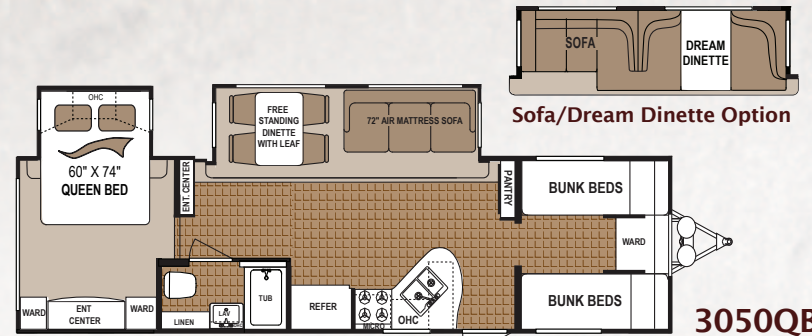

3050QB

Unloaded Weight (lbs)	8,017	Fresh Water Tank(s)	.52
Hitch Weight (lbs)	1,148	Black Water Tank(s)	.42
Cargo Capacity (lbs)	3,159	Grey Water Tank(s)	.42
Overall Height w/AC	11' 6"	Furnace BTU Output	30,000
Overall Length	34' 8"