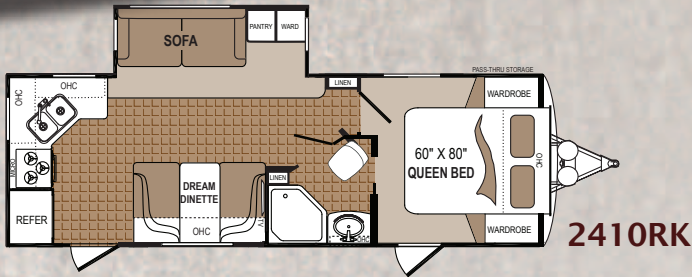

Travel Trailers

2410RK

Unloaded Weight (lbs)	6,627	Fresh Water Tank(s)	.52
Hitch Weight (lbs)	711	Black Water Tank(s)	.42
Cargo Capacity (lbs)	1,773	Grey Water Tank(s)	.84
Overall Height w/AC	11' 6"	Furnace BTU Output	30,000
Overall Length	29' 4"