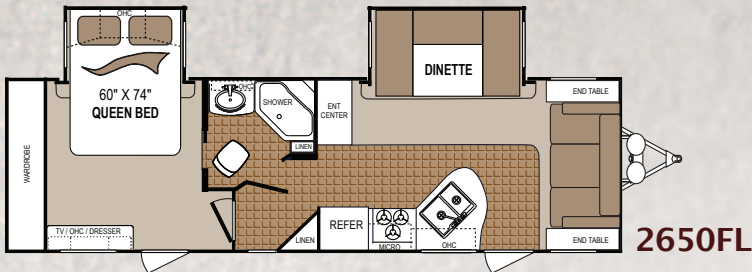

2650FL

Unloaded Weight (lbs)	7,326	Fresh Water Tank(s)	.46
Hitch Weight (lbs)	1,134	Black Water Tank(s)	.42
Cargo Capacity (lbs)	3,850	Grey Water Tank(s)	.42
Overall Height w/AC	11' 6"	Furnace BTU Output	30,000
Overall Length	32' 7"