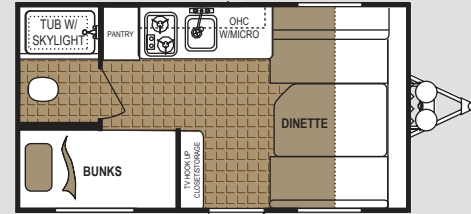

815 Unloaded Weight (lbs) ..... 2,715 Fresh Water Capacity 20.5
Hitch Weight (lbs) ..... 326 Black Water Tank(s) 28
Cargo Capacity (lbs) ..... 1,085 Grey Water Tank(s) 28
Overall Height w/Opt AC ..... 9' 11" Furnace BTU Output 18,000
Overall Length ..... 18' 9" Tire Size ..... ST205/75R14(C)
Overall Width ..... 96"

HALF-TON TOWABLE