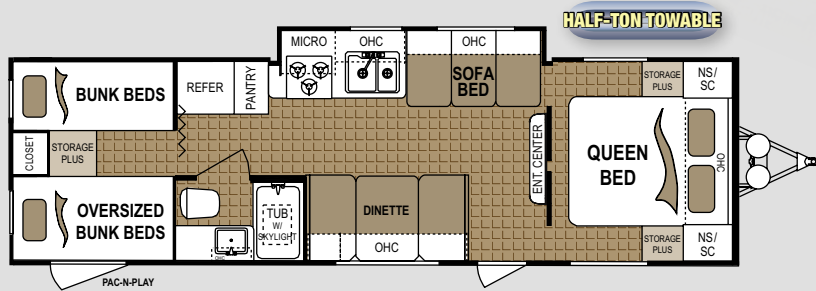

295BHGS Unloaded Weight (lbs) 5,920   Fresh Water Capacity 52
Hitch Weight (lbs) 780   Black Water Tank(s) 42
Cargo Capacity (lbs) 1,780   Grey Water Tank(s) 42
Overall Height w/AC ..... 10' 4"   Furnace BTU Output 30,000
Overall Length ..... 31' 8"   Tire Size ..... ST205/75R15(C)