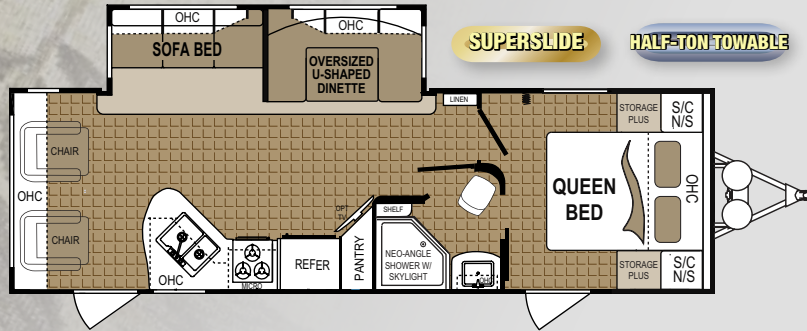

Dutchmen Travel Trailers

278RLS	Unloaded Weight (lbs) 6,312	Fresh Water Capacity 52
	Hitch Weight (lbs) 706	Black Water Tank(s) 42
	Cargo Capacity (lbs) 3,368	Grey Water Tank(s) 42
	Overall Height w/AC . . . . . 11' 4"	Furnace BTU Output 30,000
	Overall Length . . . . . 30' 1"	Tire Size . . . . . ST225/75R15(D)