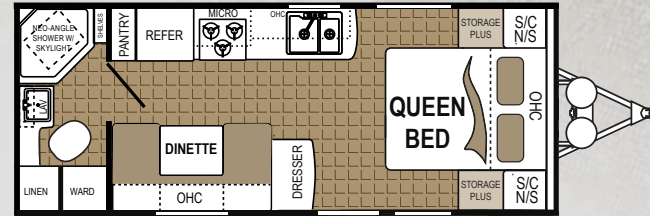

* Shown with Optional Skylight

816 Unloaded Weight (lbs) 3,072 Fresh Water Capacity 20.5
 Hitch Weight (lbs) 352 Black Water Tank(s) 28
 Cargo Capacity (lbs) 728 Grey Water Tank(s) 28
 Overall Height w/Opt AC 9' 9" Furnace BTU Output 18,000
 Overall Length 21' 5" Tire Size ST205/75R14(C)
 Overall Width 96"