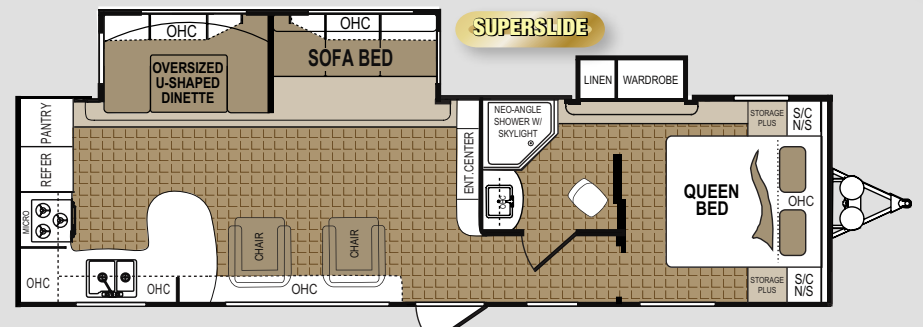

295BHGS Unloaded Weight (lbs) 5,920   Fresh Water Capacity 52
Hitch Weight (lbs) 780   Black Water Tank(s) 42
Cargo Capacity (lbs) 1,780   Grey Water Tank(s) 42
Overall Height w/AC ..... 10' 4"   Furnace BTU Output 30,000
Overall Length ..... 31' 8"   Tire Size ..... ST205/75R15(C)

296FKS Unloaded Weight (lbs) 6,662   Fresh Water Capacity 52
Hitch Weight (lbs) 1,004   Black Water Tank(s) 42
Cargo Capacity (lbs) 3,018   Grey Water Tank(s) 42
Overall Height w/AC ..... 11' 4"   Furnace BTU Output 34,000
Overall Length ..... 33'   Tire Size ..... ST225/75R15(D)

3170BS Unloaded Weight (lbs) 6,628   Fresh Water Capacity 52
Hitch Weight (lbs) 963   Black Water Tank(s) 42
Cargo Capacity (lbs) 3,052   Grey Water Tank(s) 42
Overall Height w/AC ..... 11' 4"   Furnace BTU Output 34,000
Overall Length ..... 33'   Tire Size ..... ST225/75R15(D)

318RKDS Unloaded Weight (lbs) 7,358   Fresh Water Capacity 52
Hitch Weight (lbs) 706   Black Water Tank(s) 42
Cargo Capacity (lbs) 2,322   Grey Water Tank(s) 42
Overall Height w/AC ..... 11' 4"   Furnace BTU Output 34,000
Overall Length ..... 34' 2"   Tire Size ..... ST225/75R15(D)

* Shown with Optional Skylight

Fabrics