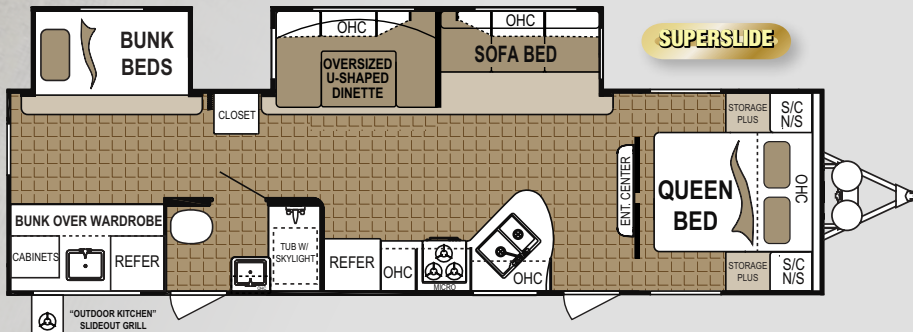

315BHDS	Unloaded Weight (lbs) 7,826	Fresh Water Capacity 52
	Hitch Weight (lbs) 1,064	Black Water Tank(s) 42
	Cargo Capacity (lbs) 1,854	Grey Water Tank(s) 42
	Overall Height w/AC . . . . . 11' 6"	Furnace BTU Output 34,000
	Overall Length . . . . . 34' 11"	Tire Size . . . . . ST225/75R15(D)