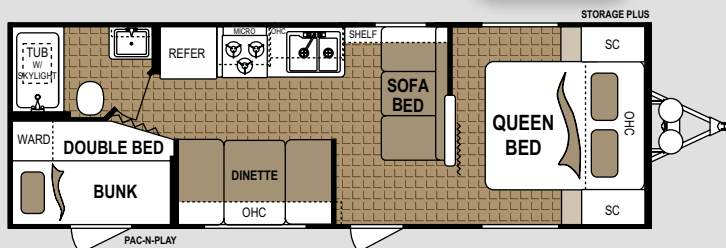

HALF-TON TOWABLE

275BH Unloaded Weight (lbs) 4,646   Fresh Water Capacity 52
Hitch Weight (lbs) 604   Black Water Tank(s) 42
Cargo Capacity (lbs) 3,054   Grey Water Tank(s) 42
Overall Height w/AC ..... 10' 4"   Furnace BTU Output 18,000
Overall Length ..... 28' 7"   Tire Size ..... ST205/75R14(C)