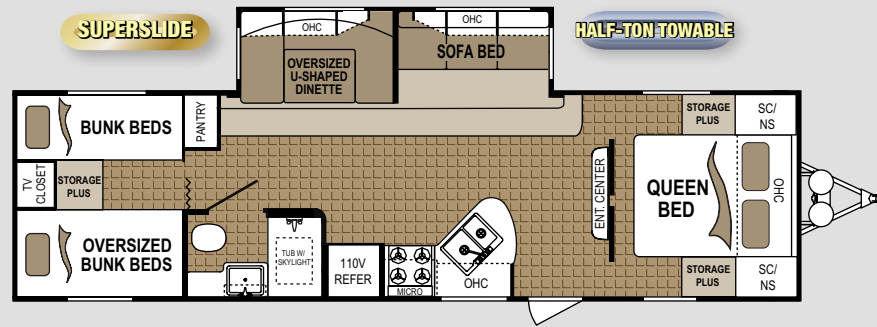

3170BS Unloaded Weight (lbs) 6,628   Fresh Water Capacity 52
Hitch Weight (lbs) 963   Black Water Tank(s) 42
Cargo Capacity (lbs) 3,052   Grey Water Tank(s) 42
Overall Height w/AC ..... 11' 4"   Furnace BTU Output 34,000
Overall Length ..... 33'   Tire Size ..... ST225/75R15(D)