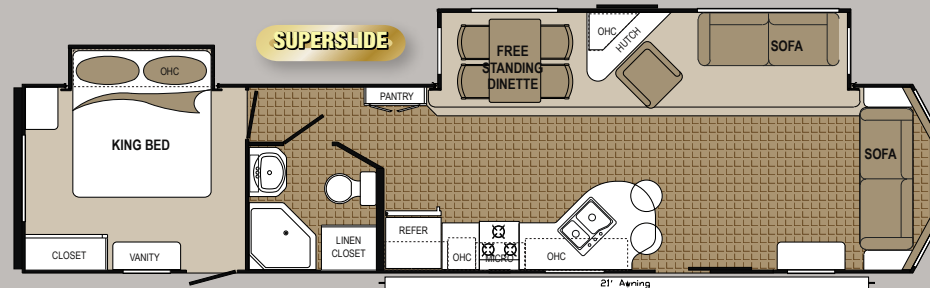

3908	Unloaded Weight (lbs)	9,039	Fresh Water Capacity	60
	Hitch Weight (lbs)	1,686	Black Water Tank(s)	38
	Cargo Capacity (lbs)	2,137	Grey Water Tank(s)	76
	Overall Height w/AC	12' 1"	Furnace BTU Output	34,000
	Overall Length	42' 3"	Tire Size	ST205/75R15(D)

* Shown with Optional Skylight