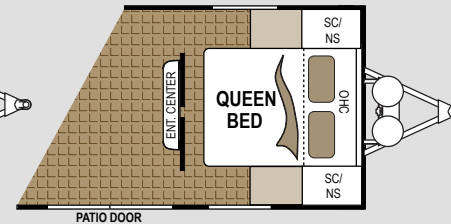

Optional Front Bedroom

Real Weights!
All Units Weighed at the Factory-Includes Options

HALF-TON TOWABLE

Vehicle tow ratings vary by model and manufacturer. Check your owners manual for the exact tow rating of your vehicle before purchasing your next travel trailer.

* Shown with Optional Skylight