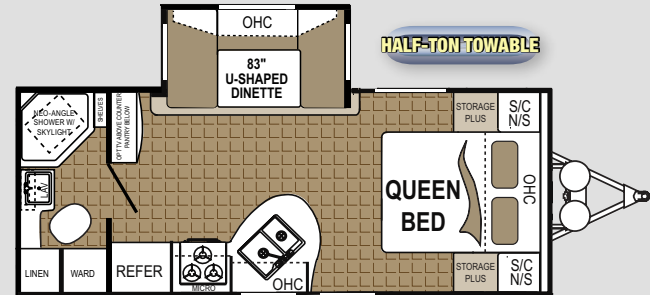

196RD Unloaded Weight (lbs) ..... 3,926 Fresh Water Capacity 52
Hitch Weight (lbs) ..... 453 Black Water Tank(s) 42
Cargo Capacity (lbs) ..... 3,674 Grey Water Tank(s) 42
Overall Height w/AC ..... 10' 7" Furnace BTU Output 18,000
Overall Length ..... 22' 11" Tire Size ..... ST205/75R14(C)

HALF-TON TOWABLE