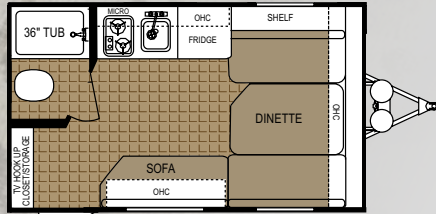

Dutchmen Travel Trailers

814 Unloaded Weight (lbs) ..... 2,596 Fresh Water Capacity 20.5
Hitch Weight (lbs) ..... 300 Black Water Tank(s) 28
Cargo Capacity (lbs) ..... 804 Grey Water Tank(s) 28
Overall Height w/Opt AC ..... 9' 7" Furnace BTU Output 18,000
Overall Length ..... 17' 6" Tire Size ..... ST205/75R14(C)
Overall Width ..... 96"