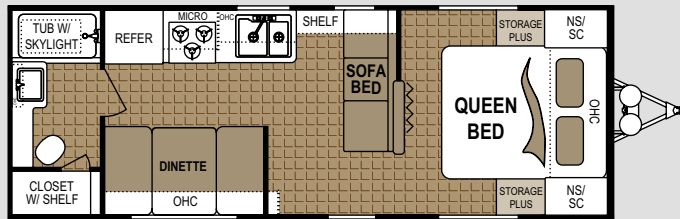

HALF-TON TOWABLE

255RB Unloaded Weight (lbs) 4,114   Fresh Water Capacity 52
Hitch Weight (lbs) 411   Black Water Tank(s) 42
Cargo Capacity (lbs) 3,586   Grey Water Tank(s) 42
Overall Height w/AC ..... 10' 5"   Furnace BTU Output 18,000
Overall Length ..... 26' 2"   Tire Size ..... ST205/75R14(C)