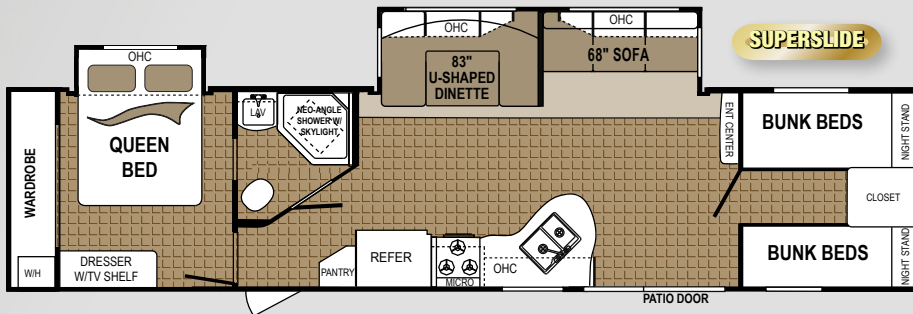

355QBDS	Unloaded Weight (lbs) 8,192	Fresh Water Capacity 52
	Hitch Weight (lbs) 960	Black Water Tank(s) 42
	Cargo Capacity (lbs) 2,984	Grey Water Tank(s) 78
	Overall Height w/AC . . . . . 11' 7"	Furnace BTU Output 34,000
	Overall Length . . . . . 39' 8"	Tire Size . . . . . ST225/75R15(D)