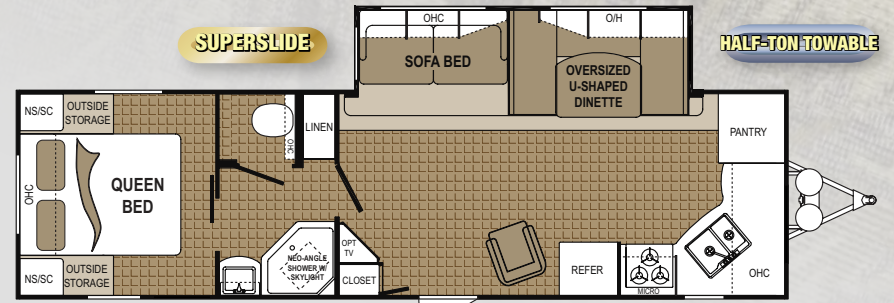

296FKS Unloaded Weight (lbs) 6,662   Fresh Water Capacity 52
Hitch Weight (lbs) 1,004   Black Water Tank(s) 42
Cargo Capacity (lbs) 3,018   Grey Water Tank(s) 42
Overall Height w/AC ..... 11' 4"   Furnace BTU Output 34,000
Overall Length ..... 33'   Tire Size ..... ST225/75R15(D)