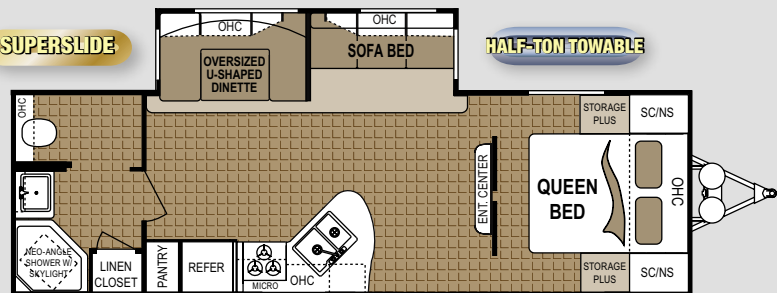

SUPERSLIDE

HALF-TON TOWABLE

276RBS Unloaded Weight (lbs) 6,368   Fresh Water Capacity 52
Hitch Weight (lbs) 708   Black Water Tank(s) 42
Cargo Capacity (lbs) 3,312   Grey Water Tank(s) 42
Overall Height w/AC ..... 11' 4"   Furnace BTU Output 30,000
Overall Length ..... 30'   Tire Size ..... ST225/75R15(D)

* Shown with Optional Skylight