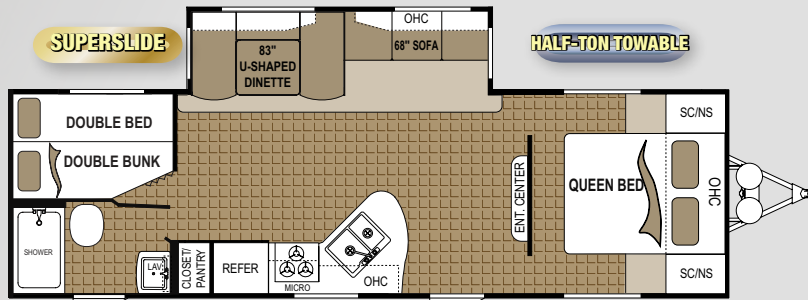

202RBS Unloaded Weight (lbs) ..... 5,050 Fresh Water Capacity 52
Hitch Weight (lbs) ..... 682 Black Water Tank(s) 42
Cargo Capacity (lbs) ..... 2,550 Grey Water Tank(s) 42
Overall Height w/AC ..... 11' 4" Furnace BTU Output 18,000
Overall Length ..... 23' 11" Tire Size ..... ST205/75R15(C)

SUPERSLIDE

HALF-TON TOWABLE