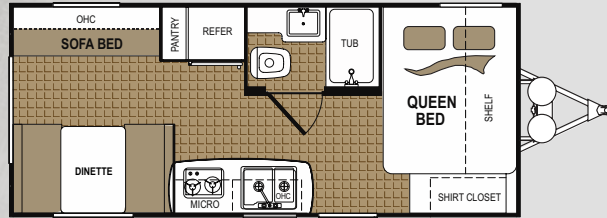

Dutchmen Travel Trailers

814 Unloaded Weight (lbs) ..... 2,596 Fresh Water Capacity 20.5
Hitch Weight (lbs) ..... 300 Black Water Tank(s) 28
Cargo Capacity (lbs) ..... 804 Grey Water Tank(s) 28
Overall Height w/Opt AC ..... 9' 7" Furnace BTU Output 18,000
Overall Length ..... 17' 6" Tire Size ..... ST205/75R14(C)
Overall Width ..... 96"

815 Unloaded Weight (lbs) ..... 2,715 Fresh Water Capacity 20.5
Hitch Weight (lbs) ..... 326 Black Water Tank(s) 28
Cargo Capacity (lbs) ..... 1,085 Grey Water Tank(s) 28
Overall Height w/Opt AC ..... 9' 11" Furnace BTU Output 18,000
Overall Length ..... 18' 9" Tire Size ..... ST205/75R14(C)
Overall Width ..... 96"

HALF-TON TOWABLE

196RD Unloaded Weight (lbs) ..... 3,926 Fresh Water Capacity 52
Hitch Weight (lbs) ..... 453 Black Water Tank(s) 42
Cargo Capacity (lbs) ..... 3,674 Grey Water Tank(s) 42
Overall Height w/AC ..... 10' 7" Furnace BTU Output 18,000
Overall Length ..... 22' 11" Tire Size ..... ST205/75R14(C)

HALF-TON TOWABLE

202RBS Unloaded Weight (lbs) ..... 5,050 Fresh Water Capacity 52
Hitch Weight (lbs) ..... 682 Black Water Tank(s) 42
Cargo Capacity (lbs) ..... 2,550 Grey Water Tank(s) 42
Overall Height w/AC ..... 11' 4" Furnace BTU Output 18,000
Overall Length ..... 23' 11" Tire Size ..... ST205/75R15(C)

SUPERSLIDE

HALF-TON TOWABLE

261BHS Unloaded Weight (lbs) ..... 6,442 Fresh Water Capacity 52
Hitch Weight (lbs) ..... 846 Black Water Tank(s) 42
Cargo Capacity (lbs) ..... 3,238 Grey Water Tank(s) 42
Overall Height w/AC ..... 11' 4" Furnace BTU Output 30,000
Overall Length ..... 31' 9" Tire Size ..... ST225/75R15(D)

SUPERSLIDE

HALF-TON TOWABLE