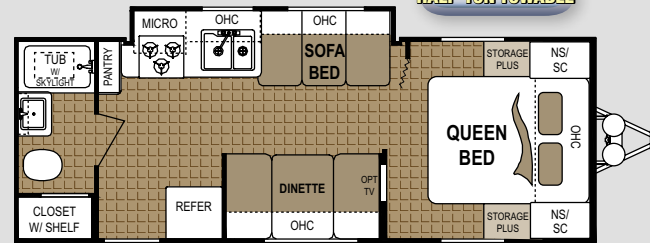

HALF-TON TOWABLE

257RBGS Unloaded Weight (lbs) 4,984   Fresh Water Capacity 52
Hitch Weight (lbs) 444   Black Water Tank(s) 42
Cargo Capacity (lbs) 2,716   Grey Water Tank(s) 42
Overall Height w/AC ..... 10' 5"   Furnace BTU Output 25,000
Overall Length ..... 26' 3"   Tire Size ..... ST205/75R15(C)