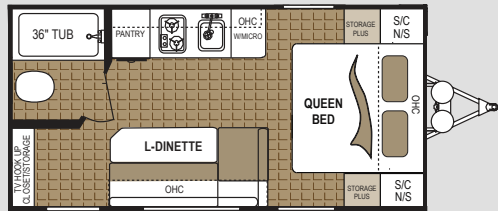

816 Unloaded Weight (lbs) 3,072   Fresh Water Capacity 20.5
Hitch Weight (lbs) 352   Black Water Tank(s) 28
Cargo Capacity (lbs) 728   Grey Water Tank(s) 28
Overall Height w/Opt AC ..... 9' 9"   Furnace BTU Output 18,000
Overall Length ..... 21' 5"   Tire Size ..... ST205/75R14(C)
Overall Width ..... 96"