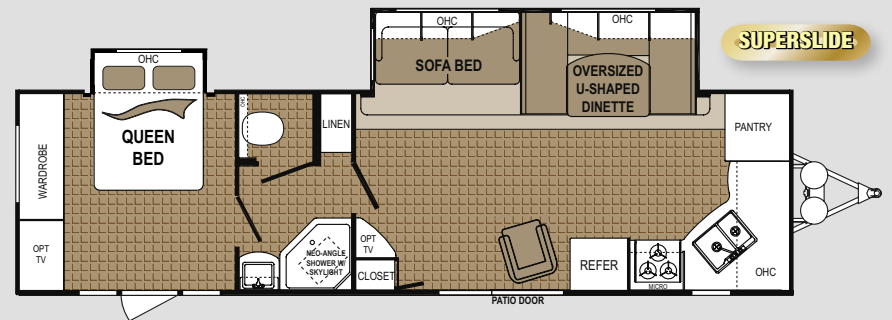

316FKDS	Unloaded Weight (lbs) 7,393	Fresh Water Capacity 52
	Hitch Weight (lbs) 1,042	Black Water Tank(s) 42
	Cargo Capacity (lbs) 2,287	Grey Water Tank(s) 84
	Overall Height w/AC . . . . . 11' 6"	Furnace BTU Output 34,000
	Overall Length . . . . . 34' 2"	Tire Size . . . . . ST225/75R15(D)