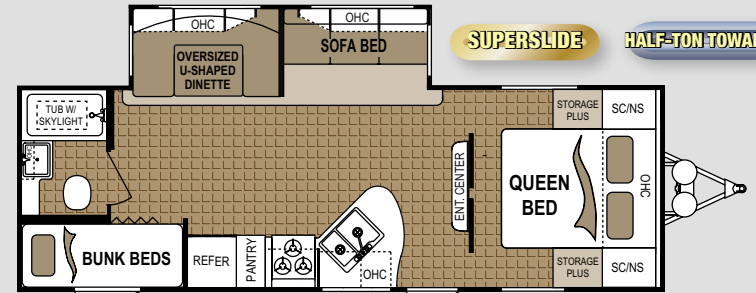

261BHS Unloaded Weight (lbs) ..... 6,442 Fresh Water Capacity 52
Hitch Weight (lbs) ..... 846 Black Water Tank(s) 42
Cargo Capacity (lbs) ..... 3,238 Grey Water Tank(s) 42
Overall Height w/AC ..... 11' 4" Furnace BTU Output 30,000
Overall Length ..... 31' 9" Tire Size ..... ST225/75R15(D)

SUPERSLIDE

HALF-TON TOWABLE