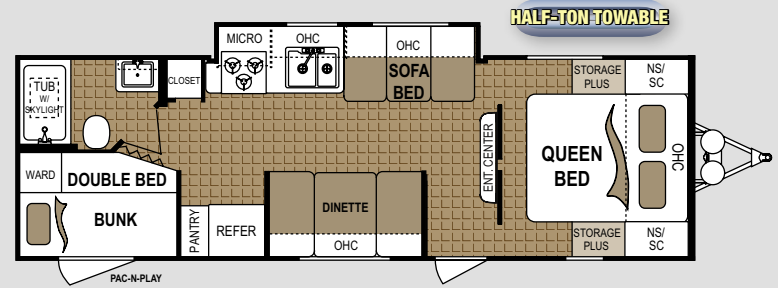

286BHGS	Unloaded Weight (lbs) 5,476	Fresh Water Capacity 52
	Hitch Weight (lbs) 676	Black Water Tank(s) 42
	Cargo Capacity (lbs) 2,224	Grey Water Tank(s) 42
	Overall Height w/AC . . . . . 10' 7"	Furnace BTU Output 30,000
	Overall Length . . . . . 29' 11"	Tire Size . . . . . ST205/75R15(C)