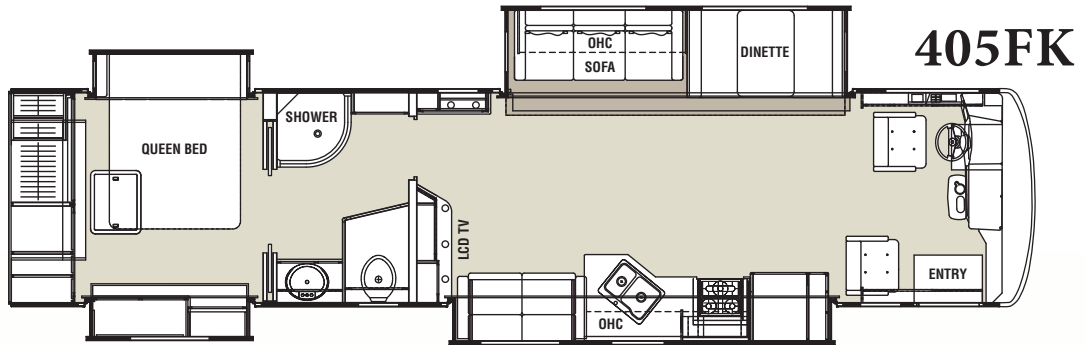

PATHFINDER

PATHFINDER

PATHFINDER

STANDARD FEATURES INCLUDES

- Raised rail Freightliner chassis
- Onan diesel generator
- 2000 watt inverter
- Dual 13.5k roof A/C's
- Dual 25k furnaces
- Chrome head heated mirrors
- Rear rock guard
- Rear vision and side cameras
- Flush floor in bedroom
- Power patio awning
- Automatic leveling jacks
- Full body paint
- Deluxe 6 way driver seat
- MCD power shades in cockpit
- Day/Night shades in coach
- Corian counters throughout
- Stanford full-upholstered dream dinette
- Faux leather sofas
- Upscale ceramic tile
- 32" LCD TV in living area
- 19" LCD TV in bedroom
- Dual 15" TV's in bunks (385 only)
- Stainless steel appliances
- Glazed maple or cherry cabinetry

	385	390	405	406
HP	Cummins 340 – 6cyl	Cummins 340 – 6cyl	Cummins 340 – 6cyl	Cummins 340 – 6cyl
Brakes/Suspension	Air/Air	Air/Air	Air/Air	Air/Air
GVWR	27,910	27,910	27,910	27,910
GCWR	33,000	33,000	33,000	33,000
WB	242"	242"	266"	266"
Length	39' 4"	39' 4"	40' 5"	40' 5"
Hitch	5000	5000	5000	5000
Fresh Water	79	79	79	79
Gray Water	52	45	52	52
Black Water	52	46	46	46
LP (gal)	40.48	40.48	40.48	40.48
Fuel	90	90	90	90