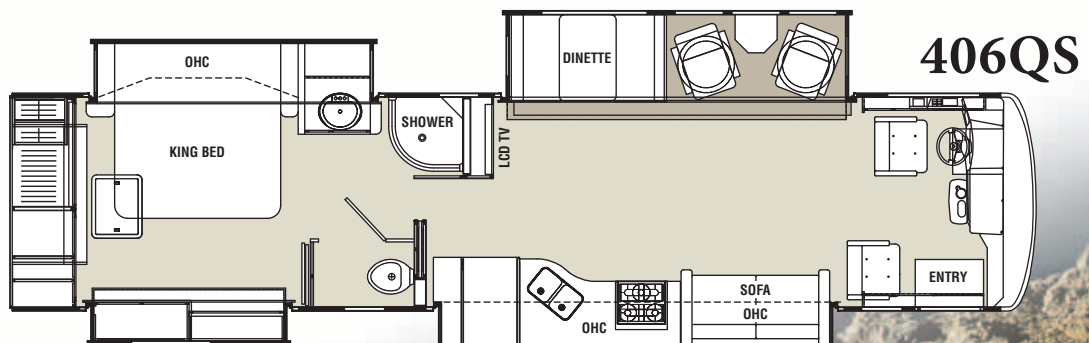

PATHFINDER

PATHFINDER

PATHFINDER

STANDARD FEATURES INCLUDES

- Raised rail Freightliner chassis
- Onan diesel generator
- 2000 watt inverter
- Dual 13.5k roof A/C's
- Dual 25k furnaces
- Chrome head heated mirrors
- Rear rock guard
- Rear vision and side cameras
- Flush floor in bedroom
- Power patio awning
- Automatic leveling jacks
- Full body paint
- Deluxe 6 way driver seat
- MCD power shades in cockpit
- Day/Night shades in coach
- Corian counters throughout
- Stanford full-upholstered dream dinette
- Faux leather sofas
- Upscale ceramic tile
- 32" LCD TV in living area
- 19" LCD TV in bedroom
- Dual 15" TV's in bunks (385 only)
- Stainless steel appliances
- Glazed maple or cherry cabinetry

	385	390	405	406
HP	Cummins 340 – 6cyl	Cummins 340 – 6cyl	Cummins 340 – 6cyl	Cummins 340 – 6cyl
Brakes/Suspension	Air/Air	Air/Air	Air/Air	Air/Air
GVWR	27,910	27,910	27,910	27,910
GCWR	33,000	33,000	33,000	33,000
WB	242"	242"	266"	266"
Length	39' 4"	39' 4"	40' 5"	40' 5"
Hitch	5000	5000	5000	5000
Fresh Water	79	79	79	79
Gray Water	52	45	52	52
Black Water	52	46	46	46
LP (gal)	40.48	40.48	40.48	40.48
Fuel	90	90	90	90