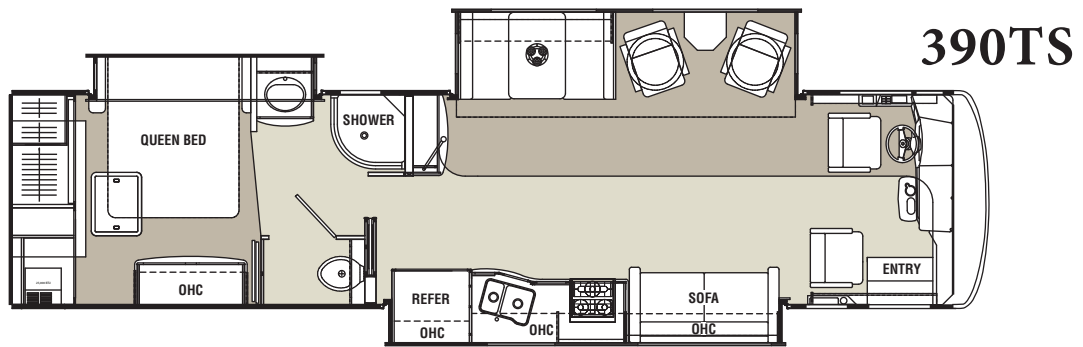

PATHFINDER

PATHFINDER

PATHFINDER

STANDARD FEATURES INCLUDES

- Raised rail Freightliner chassis
- Onan diesel generator
- 2000 watt inverter
- Dual 13.5k roof A/C's
- Dual 25k furnaces
- Chrome head heated mirrors
- Rear rock guard
- Rear vision and side cameras
- Flush floor in bedroom
- Power patio awning
- Automatic leveling jacks
- Full body paint
- Deluxe 6 way driver seat
- MCD power shades in cockpit
- Day/Night shades in coach
- Corian counters throughout
- Stanford full-upholstered dream dinette
- Faux leather sofas
- Upscale ceramic tile
- 32" LCD TV in living area
- 19" LCD TV in bedroom
- Dual 15" TV's in bunks (385 only)
- Stainless steel appliances
- Glazed maple or cherry cabinetry

	385	390	405	406
HP	Cummins 340 – 6cyl	Cummins 340 – 6cyl	Cummins 340 – 6cyl	Cummins 340 – 6cyl
Brakes/Suspension	Air/Air	Air/Air	Air/Air	Air/Air
GVWR	27,910	27,910	27,910	27,910
GCWR	33,000	33,000	33,000	33,000
WB	242"	242"	266"	266"
Length	39' 4"	39' 4"	40' 5"	40' 5"
Hitch	5000	5000	5000	5000
Fresh Water	79	79	79	79
Gray Water	52	45	52	52
Black Water	52	46	46	46
LP (gal)	40.48	40.48	40.48	40.48
Fuel	90	90	90	90