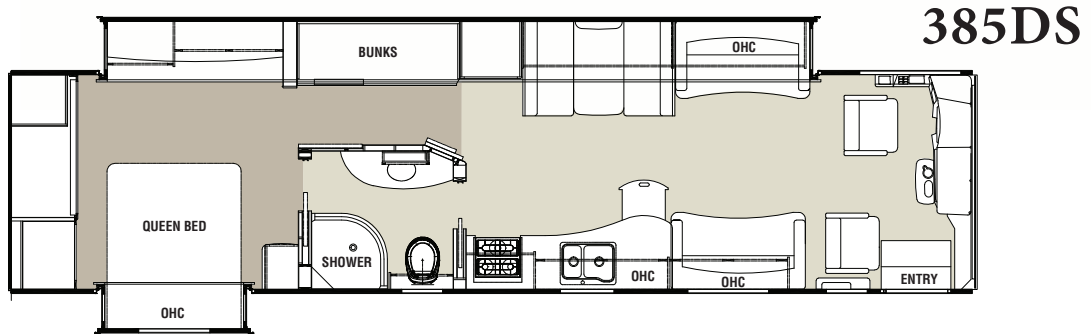

PATHFINDER

PATHFINDER

PATHFINDER

STANDARD FEATURES INCLUDES

- Raised rail Freightliner chassis
- Onan diesel generator
- 2000 watt inverter
- Dual 13.5k roof A/C's
- Dual 25k furnaces
- Chrome head heated mirrors
- Rear rock guard
- Rear vision and side cameras
- Flush floor in bedroom
- Power patio awning
- Automatic leveling jacks
- Full body paint
- Deluxe 6 way driver seat
- MCD power shades in cockpit
- Day/Night shades in coach
- Corian counters throughout
- Stanford full-upholstered dream dinette
- Faux leather sofas
- Upscale ceramic tile
- 32" LCD TV in living area
- 19" LCD TV in bedroom
- Dual 15" TV's in bunks (385 only)
- Stainless steel appliances
- Glazed maple or cherry cabinetry