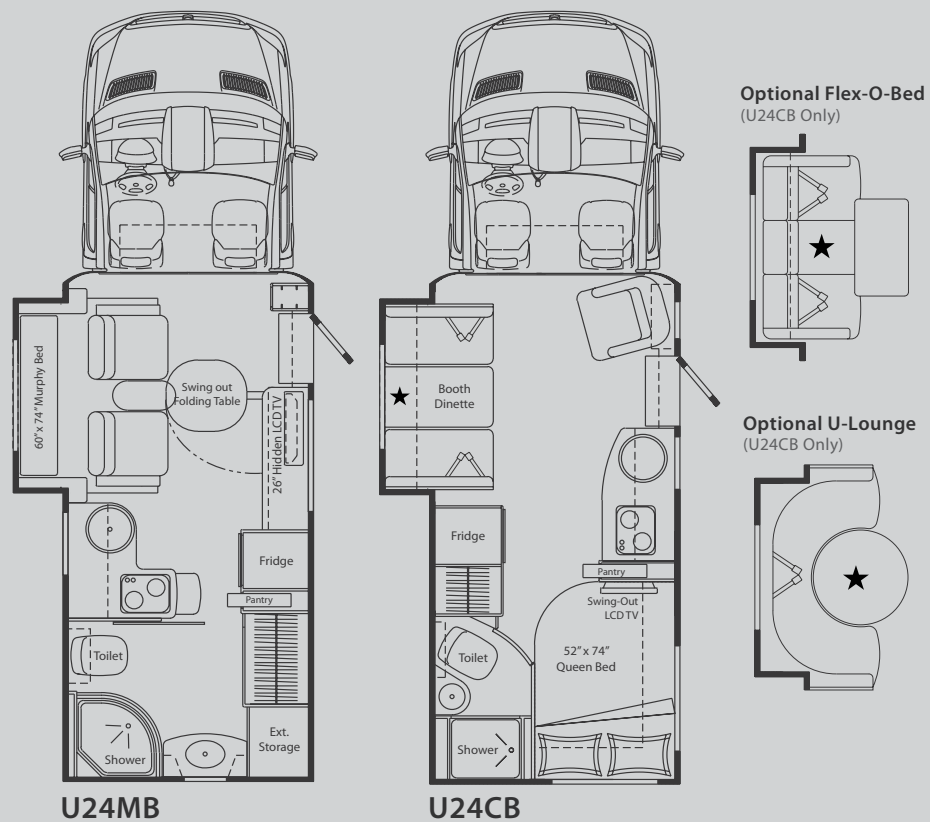

Boasting the most spacious lavatory ever offered, the U24MB features a large corner shower with curved glass doors and skylight.

BLUE

SILVER

TAN

Faux leather theatre seating provides the perfect atmosphere for enjoying a favourite movie! The 26" LCD TV rises out of the cabinetry at the touch of a button and disappears again when you're done. (All Photos are of the Unity U24MB.)

## FLOORPLANS

The convenient stowaway dinette sets up in moments to accommodate dinner for two. At the end of the day, the theatre seats recline electrically to provide the base for the powered Murphy Bed which lowers at the touch of a button.

# STANDARD AND OPTIONAL EQUIPMENT

Specifications	U24MB	U24CB
GVWR - lbs. (kg)	11030 (5003)	11030 (5003)
Wheelbase - in. (mm)	170.3" (4326)	170.3" (4326)
Length Not Incl. Spare - ft. (mm)	24'7" (7493)	24'7" (7493)
Width - ft. (mm)	7'8.5" (2351)	7'8.5" (2351)
Height Inc. A/C - ft. (mm)	10'5.5" (3188)	10'5.5" (3188)
**Fresh Water Cap. - Gal. (L)	30 (114)	30 (114)
Black Holding Tank Cap. - Gal. (L)	29 (110)	29 (110)
Grey Holding Tank Cap. - Gal. (L)	37 (140)	37 (140)
Fuel Cap. - Gal. (L)	26.4 (100)	26.4 (100)
Propane Cap. - Gal. (L)	12.7 (48)	12.7 (48)
Exterior Storage Capacity	38 CU. FT.	40 CU. FT.