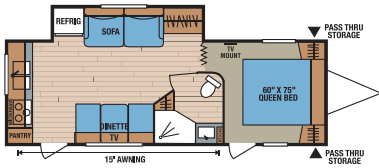

Adobe Décor

Earth Décor

Wheat Décor

220KS

240BHS • Sofa Option - see below

260FL

261RKS

265KS

280RLS

289KS • Ramp Door Option - see below

300RBS

301FK • Bed Slide Out Option - see below

310RLS

318BHS • Flip Up Bunk Option - see below

321BHS

323RLS

324BHS • Outside Kitchen and Dinette with Flip Up Bunk Option - see below

240BHS
Sofa Option

289KS
Ramp Door Option

301FK
Bed Slide Out Option

318BHS
Flip Up Bunk Option

324BHS
Outside Kitchen and Dinette with Flip Up Bunk Option

**A Great Option –
You can take your big toys along!**

289KS
Shown with
optional
bedroom
door ramp

The wide side-entry door
ramp with extension
makes loading and
unloading a breeze.

Comfort and convenience are
designed into this convertible
sleep space/cargo bay. The bed
is flanked by matching mirrored
wardrobes with cargo-netted
storage compartments above.