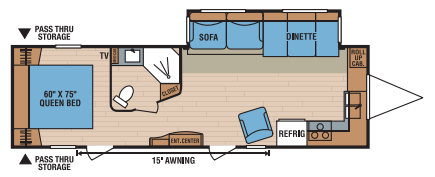

280RLS

289KS • Ramp Door Option - see below

300RBS

301FK • Bed Slide Out Option - see below

310RLS

318BHS • Flip Up Bunk Option - see below

321BHS

323RLS

324BHS • Outside Kitchen and Dinette with Flip Up Bunk Option - see below

240BHS
Sofa Option

289KS
Ramp Door Option

301FK
Bed Slide Out Option

318BHS
Flip Up Bunk Option

324BHS
Outside Kitchen and Dinette with Flip Up Bunk Option

**A Great Option –
You can take your big toys along!**

289KS
Shown with
optional
bedroom
door ramp

The wide side-entry door
ramp with extension
makes loading and
unloading a breeze.

Comfort and convenience are
designed into this convertible
sleep space/cargo bay. The bed
is flanked by matching mirrored
wardrobes with cargo-netted
storage compartments above.