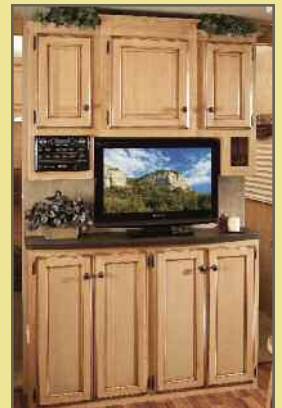

Spree

Shown in Earth Décor

300RBS

Spacious and well-designed, this side slide-out provides comfort, storage and versatility. The huge U-shape dinette converts for sleeping, as does the sofa with air bed mattress. The kitchen's serving bar is great for a snack and expands valuable counter space.

Lightweight Travel Trailers

Shown in Wheat Décor

324BHS

Integrated storage space is key and you'll find it in the overhead cabinets, under the dinette and sofa, and in the efficient kitchen design. The innovative bunk area is loaded with storage and great options – check it out!