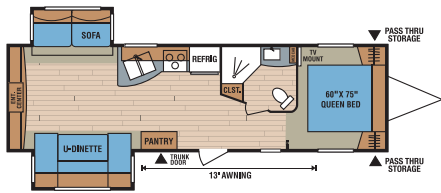

280RLS

289KS • Ramp Door Option - see below

300RBS

301FK • Bed Slide Out Option - see below

310RLS

318BHS • Flip Up Bunk Option - see below

321BHS

323RLS

324BHS • Outside Kitchen and Dinette with Flip Up Bunk Option - see below

240BHS
Sofa Option

289KS
Ramp Door Option

301FK
Bed Slide Out Option

318BHS
Flip Up Bunk Option

324BHS
Outside Kitchen and Dinette with Flip Up Bunk Option

**A Great Option –
You can take your big toys along!**

289KS
Shown with
optional
bedroom
door ramp

The wide side-entry door
ramp with extension
makes loading and
unloading a breeze.

Comfort and convenience are
designed into this convertible
sleep space/cargo bay. The bed
is flanked by matching mirrored
wardrobes with cargo-netted
storage compartments above.