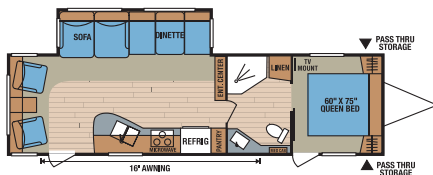

280RLS

289KS • Ramp Door Option - see below

300RBS

301FK • Bed Slide Out Option - see below

310RLS

318BHS • Flip Up Bunk Option - see below

321BHS

323RLS

324BHS • Outside Kitchen and Dinette with Flip Up Bunk Option - see below

240BHS
Sofa Option

289KS
Ramp Door Option

301FK
Bed Slide Out Option

318BHS
Flip Up Bunk Option

324BHS
Outside Kitchen and Dinette with Flip Up Bunk Option

**A Great Option –
You can take your big toys along!**

289KS
Shown with
optional
bedroom
door ramp

The wide side-entry door
ramp with extension
makes loading and
unloading a breeze.

Comfort and convenience are
designed into this convertible
sleep space/cargo bay. The bed
is flanked by matching mirrored
wardrobes with cargo-netted
storage compartments above.