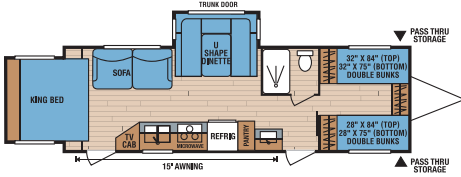

Adobe Décor

Earth Décor

Wheat Décor

220KS

240BHS • Sofa Option - see below

260FL

261RKS

265KS

280RLS

289KS • Ramp Door Option - see below

300RBS

301FK • Bed Slide Out Option - see below

310RLS

318BHS • Flip Up Bunk Option - see below

321BHS

323RLS

324BHS • Outside Kitchen and Dinette with Flip Up Bunk Option - see below

240BHS
Sofa Option

289KS
Ramp Door Option

301FK
Bed Slide Out Option

318BHS
Flip Up Bunk Option

324BHS
Outside Kitchen and Dinette with Flip Up Bunk Option

**A Great Option –
You can take your big toys along!**

289KS
Shown with
optional
bedroom
door ramp

The wide side-entry door
ramp with extension
makes loading and
unloading a breeze.

Comfort and convenience are
designed into this convertible
sleep space/cargo bay. The bed
is flanked by matching mirrored
wardrobes with cargo-netted
storage compartments above.