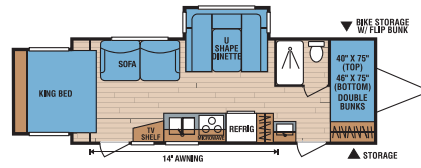

Adobe Décor

Earth Décor

Wheat Décor

220KS

240BHS • Sofa Option - see below

260FL

261RKS

265KS

280RLS

289KS • Ramp Door Option - see below

300RBS

301FK • Bed Slide Out Option - see below

310RLS

318BHS • Flip Up Bunk Option - see below

321BHS

323RLS

324BHS • Outside Kitchen and Dinette with Flip Up Bunk Option - see below

240BHS
Sofa Option

289KS
Ramp Door Option

301FK
Bed Slide Out Option

318BHS
Flip Up Bunk Option

324BHS
Outside Kitchen and Dinette with Flip Up Bunk Option

**A Great Option –
You can take your big toys along!**

289KS
Shown with
optional
bedroom
door ramp

The wide side-entry door
ramp with extension
makes loading and
unloading a breeze.

Comfort and convenience are
designed into this convertible
sleep space/cargo bay. The bed
is flanked by matching mirrored
wardrobes with cargo-netted
storage compartments above.