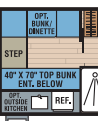

280RLS

289KS • Ramp Door Option - see below

300RBS

301FK • Bed Slide Out Option - see below

310RLS

318BHS • Flip Up Bunk Option - see below

321BHS

323RLS

324BHS • Outside Kitchen and Dinette with Flip Up Bunk Option - see below

240BHS
Sofa Option

289KS
Ramp Door Option

301FK
Bed Slide Out Option

318BHS
Flip Up Bunk Option

324BHS
Outside Kitchen and Dinette with Flip Up Bunk Option