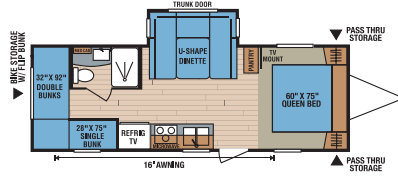

Adobe Décor

Earth Décor

Wheat Décor

220KS

240BHS • Sofa Option - see below

260FL

261RKS

265KS

280RLS

289KS • Ramp Door Option - see below

300RBS

301FK • Bed Slide Out Option - see below

310RLS

318BHS • Flip Up Bunk Option - see below

321BHS

323RLS

324BHS • Outside Kitchen and Dinette with Flip Up Bunk Option - see below

240BHS
Sofa Option

289KS
Ramp Door Option

301FK
Bed Slide Out Option

318BHS
Flip Up Bunk Option

324BHS
Outside Kitchen and Dinette with Flip Up Bunk Option

**A Great Option –
You can take your big toys along!**

289KS
Shown with
optional
bedroom
door ramp

The wide side-entry door
ramp with extension
makes loading and
unloading a breeze.

Comfort and convenience are
designed into this convertible
sleep space/cargo bay. The bed
is flanked by matching mirrored
wardrobes with cargo-netted
storage compartments above.