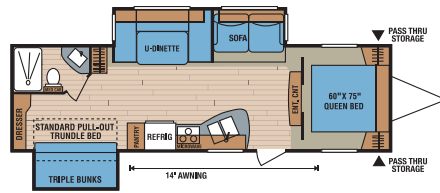

280RLS

289KS • Ramp Door Option - see below

300RBS

301FK • Bed Slide Out Option - see below

310RLS

318BHS • Flip Up Bunk Option - see below

321BHS

323RLS

324BHS • Outside Kitchen and Dinette with Flip Up Bunk Option - see below

240BHS
Sofa Option

289KS
Ramp Door Option

301FK
Bed Slide Out Option

318BHS
Flip Up Bunk Option

324BHS
Outside Kitchen and Dinette with Flip Up Bunk Option

**A Great Option –
You can take your big toys along!**

289KS
Shown with
optional
bedroom
door ramp

The wide side-entry door
ramp with extension
makes loading and
unloading a breeze.

Comfort and convenience are
designed into this convertible
sleep space/cargo bay. The bed
is flanked by matching mirrored
wardrobes with cargo-netted
storage compartments above.