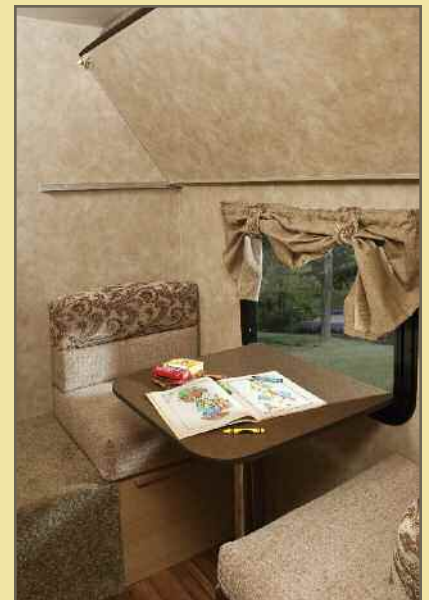

Spree

Shown in Earth Décor

300RBS

Spacious and well-designed, this side slide-out provides comfort, storage and versatility. The huge U-shape dinette converts for sleeping, as does the sofa with air bed mattress. The kitchen's serving bar is great for a snack and expands valuable counter space.

Lightweight Travel Trailers

Shown in Wheat Décor

324BHS

Integrated storage space is key and you'll find it in the overhead cabinets, under the dinette and sofa, and in the efficient kitchen design. The innovative bunk area is loaded with storage and great options – check it out!