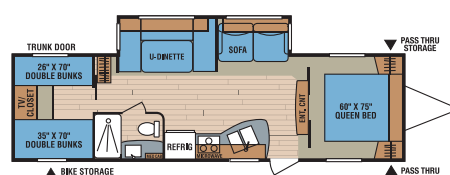

280RLS

289KS • Ramp Door Option - see below

300RBS

301FK • Bed Slide Out Option - see below

310RLS

318BHS • Flip Up Bunk Option - see below

321BHS

323RLS

324BHS • Outside Kitchen and Dinette with Flip Up Bunk Option - see below

240BHS
Sofa Option

289KS
Ramp Door Option

301FK
Bed Slide Out Option

318BHS
Flip Up Bunk Option

324BHS
Outside Kitchen and Dinette with Flip Up Bunk Option

**A Great Option –
You can take your big toys along!**

289KS
Shown with
optional
bedroom
door ramp

The wide side-entry door
ramp with extension
makes loading and
unloading a breeze.

Comfort and convenience are
designed into this convertible
sleep space/cargo bay. The bed
is flanked by matching mirrored
wardrobes with cargo-netted
storage compartments above.