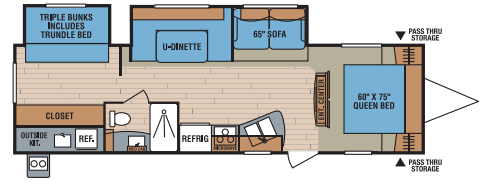

280RLS

289KS • Ramp Door Option - see below

300RBS

301FK • Bed Slide Out Option - see below

310RLS

318BHS • Flip Up Bunk Option - see below

321BHS

323RLS

324BHS • Outside Kitchen and Dinette with Flip Up Bunk Option - see below

240BHS
Sofa Option

289KS
Ramp Door Option

301FK
Bed Slide Out Option

318BHS
Flip Up Bunk Option

324BHS
Outside Kitchen and Dinette with Flip Up Bunk Option

**A Great Option –
You can take your big toys along!**

289KS
Shown with
optional
bedroom
door ramp

The wide side-entry door
ramp with extension
makes loading and
unloading a breeze.

Comfort and convenience are
designed into this convertible
sleep space/cargo bay. The bed
is flanked by matching mirrored
wardrobes with cargo-netted
storage compartments above.