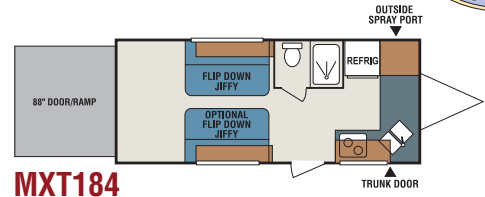

Standards

- Four stabilizer jacks
- Cable prep
- Aluminum wheels
- Patio awning
- Spare tire/carrier/cover
- Outside spray port
- Two burner range
- European OH cabinet doors
- Removable ABS pullout trays
- Gas bottle cover
- Security light
- Ramp door light
- AM/FM/CD player
- Mini blinds
- 6 cu refrigerator
- Work bench (where available)
- Tub surround

- Convection oven
- Generator tray
- Tinted windows
- Ramp extension & legs
- 13,5000 btu a/c
- Pull down screen wall

Options

- Sport Entertainment Package #1
- Sport Entertainment Package #2 (N/A on 184 and 20)
- Outside Speakers (Included in Sport Ent. Package #1 and #2)
- Outside Grill
- Heat Strip
- Fuel Cell with Pump Station
- Paint Package
- Flip Up Full Size Bed (N/A on 20 and 264)

- Power Awning
- 2nd Flip Jiffy (184 Only) (N/A with Chair)
- Chair (1 or 2) (184 Only) (N/A with 2nd Jiffy)
- Power Bed (184, 266 or 301)
- Sit'n Sleep (184, 266 or 301) (Must Option Power Bed)

Sport Entertainment Package #1

- Sony AM/FM/CD with USB Port
- Sony 4-Channel Amp
- Sony 6-1/2" Coax Speakers
- Sony 6-1/2" Coax Speakers Outdoor
- Sony 10" Subwoofer
- Sony Marine Remote
- Speaker Box

Sport Entertainment Package #2

- Sony AM/FM/CD with USB Port
- DVD Player
- Mount Sleeve
- Sony 4-Channel Amp
- Sony 6-1/2" Coax Speakers
- Sony 6-1/2" Coax Speakers Outdoor
- Sony 10" Subwoofer
- Sony Marine Remote
- Speaker Box
- 19" LCD TV
- LCD Mount

MXT184