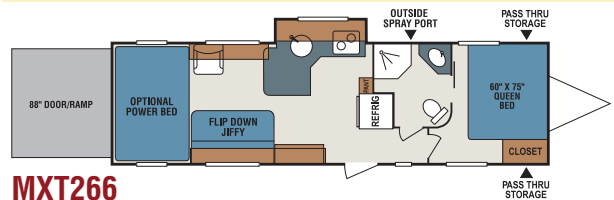

Standards

- Four stabilizer jacks
- Cable prep
- Aluminum wheels
- Patio awning
- Spare tire/carrier/cover
- Outside spray port
- Two burner range
- European OH cabinet doors
- Removable ABS pullout trays
- Gas bottle cover
- Security light
- Ramp door light
- AM/FM/CD player
- Mini blinds
- 6 cu refrigerator
- Work bench (where available)
- Tub surround

- Convection oven
- Generator tray
- Tinted windows
- Ramp extension & legs
- 13,5000 btu a/c
- Pull down screen wall

Options

- Sport Entertainment Package #1
- Sport Entertainment Package #2 (N/A on 184 and 20)
- Outside Speakers (Included in Sport Ent. Package #1 and #2)
- Outside Grill
- Heat Strip
- Fuel Cell with Pump Station
- Paint Package
- Flip Up Full Size Bed (N/A on 20 and 264)

- Power Awning
- 2nd Flip Jiffy (184 Only) (N/A with Chair)
- Chair (1 or 2) (184 Only) (N/A with 2nd Jiffy)
- Power Bed (184, 266 or 301)
- Sit'n Sleep (184, 266 or 301) (Must Option Power Bed)

Sport Entertainment Package #1

- Sony AM/FM/CD with USB Port
- Sony 4-Channel Amp
- Sony 6-1/2" Coax Speakers
- Sony 6-1/2" Coax Speakers Outdoor
- Sony 10" Subwoofer
- Sony Marine Remote
- Speaker Box

Sport Entertainment Package #2

- Sony AM/FM/CD with USB Port
- DVD Player
- Mount Sleeve
- Sony 4-Channel Amp
- Sony 6-1/2" Coax Speakers
- Sony 6-1/2" Coax Speakers Outdoor
- Sony 10" Subwoofer
- Sony Marine Remote
- Speaker Box
- 19" LCD TV
- LCD Mount

MXT266