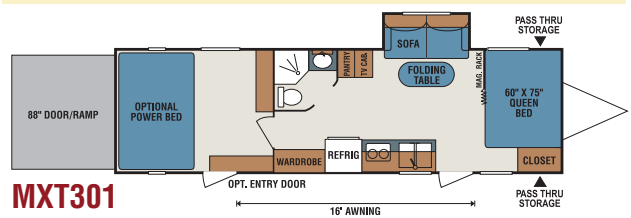

MXT301

SPECIFICATIONS	MXT184	MXT20	MXT 264	MXT 266	MXT 301
Axle Weight	3,550	3,590	4,590	4,940	4,750
Dry Hitch Weight	330	480	720	720	810
UVW (Unloaded Vehicle Weight)	3,880	4,070	5,310	5,660	5,560
GVWR	7,000	7,000	8,800	8,800	8,800
NCC (Net Carrying Capacity)	3,120	2,930	3,490	3,140	3,240
Exterior Height without AC	8'10"	8'10"	8'10"	8'10"	8'10"
Exterior Length	24'4"	25'1"	31'6"	32'6"	33'2"
Exterior Width	96"	96"	96"	96"	96"
Fresh Water Cap. (gal.)	50	50	100	100	100
Black Water Cap. (gal.)	32	32	32	32	32
Gray Water Cap. (gal.)	32	32	32	32	32
Furnace BTUs (1,000's)	20	20	20	25	25
LP Gas Cap. (lbs.)	40	40	40	40	40
Interior Height	78"	78"	78"	78"	78"
Tire Size (Radial)	14"	14"	15"	15"	15"
Awning	13'	16'	15'	15'	16'
Water Heater (Gas/Elec. DSI) (gal.)	6	6	6	6	6