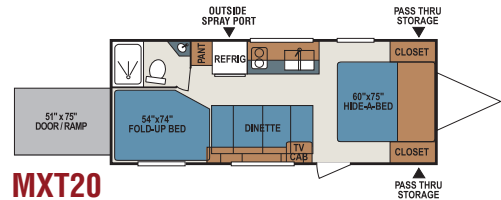

Standards

- Four stabilizer jacks
- Cable prep
- Aluminum wheels
- Patio awning
- Spare tire/carrier/cover
- Outside spray port
- Two burner range
- European OH cabinet doors
- Removable ABS pullout trays
- Gas bottle cover
- Security light
- Ramp door light
- AM/FM/CD player
- Mini blinds
- 6 cu refrigerator
- Work bench (where available)
- Tub surround

- Convection oven
- Generator tray
- Tinted windows
- Ramp extension & legs
- 13,5000 btu a/c
- Pull down screen wall

Options

- Sport Entertainment Package #1
- Sport Entertainment Package #2 (N/A on 184 and 20)
- Outside Speakers (Included in Sport Ent. Package #1 and #2)
- Outside Grill
- Heat Strip
- Fuel Cell with Pump Station
- Paint Package
- Flip Up Full Size Bed (N/A on 20 and 264)

- Power Awning
- 2nd Flip Jiffy (184 Only) (N/A with Chair)
- Chair (1 or 2) (184 Only) (N/A with 2nd Jiffy)
- Power Bed (184, 266 or 301)
- Sit'n Sleep (184, 266 or 301) (Must Option Power Bed)

Sport Entertainment Package #1

- Sony AM/FM/CD with USB Port
- Sony 4-Channel Amp
- Sony 6-1/2" Coax Speakers
- Sony 6-1/2" Coax Speakers Outdoor
- Sony 10" Subwoofer
- Sony Marine Remote
- Speaker Box

Sport Entertainment Package #2

- Sony AM/FM/CD with USB Port
- DVD Player
- Mount Sleeve
- Sony 4-Channel Amp
- Sony 6-1/2" Coax Speakers
- Sony 6-1/2" Coax Speakers Outdoor
- Sony 10" Subwoofer
- Sony Marine Remote
- Speaker Box
- 19" LCD TV
- LCD Mount