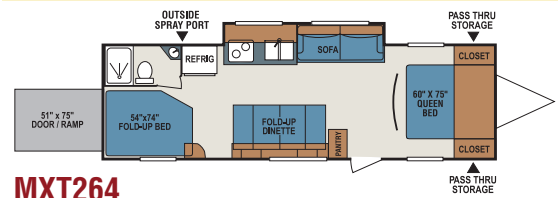

MXT20

MXT264