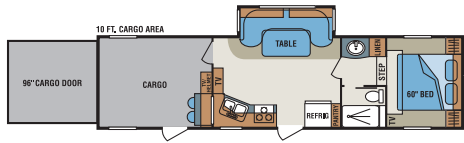

Optional roll-up carpet

Optional floor storage compartment

Optional pull down screen wall

Athens

Bedrock

Santa Fe

2910T

3310T

3410T

3610T

3812T

3912T

3950T

4005T

4012T

SPECIFICATIONS	2910T	3310T	3410T	3610T	3812T	3912T	3950T	4005T	4012T
UVW (Unloaded Vehicle Weight)	9,090	10,060	10,960	12,010	13,330	TBD	13,190	13,330	13,260
Dry Hitch Weight	1,780	1,850	2,240	3,000	2,700	TBD	3,540	3,230	2,920
Dry Axle Weight	7,310	8,210	8,720	9,010	10,630	TBD	9,650	10,100	10,340
NCC (Net Carrying Capacity)	4,610	3,640	2,740	5,990	5,670	TBD	4,810	5,670	5,740
GVWR	13,700	13,700	13,700	18,000	19,000	19,000	18,000	19,000	19,000
Interior Height	81"	81"	76"	81"	76"	76"	76"	76"	76"
Exterior Height	148"	148"	157"	148"	160"	160"	160"	160"	160"
Exterior Width	100"	100"	100"	100"	100"	100"	100"	100"	100"
Exterior Length	34' 10"	35' 3"	36' 9"	38' 3"	41' 6"	43' 2"	42' 2.25"	44' 5"	43' 2"
Refrigerator (cu. feet)	6	6	6	6	6	6	6	6	6
Water Heater Cap. (gal. G/E w/DSI)	10	10	10	10	10	10	10	10	10
Fresh Water Cap. (gal.)	110	110	100	110	110	110	110	110	110
Waste Water Cap. (gal.)	102.6	119.6	136.6	114	154	154	171	171	154
Gray Water Cap. (gal.)	102.6	119.6	136.6	114	154	154	171	171	154
LP Gas Cap. (lbs.)	60	60	60	60	60	60	60	60	60
Furnace BTUs (1,000's)	30	30	35	35	35	35	35	35	35
Tire Size	16"	16"	16"	16"	16"	16"	16"	16"	16"
Awning	17'	17'	17'	14'	15'	15'	16'	15'	15'