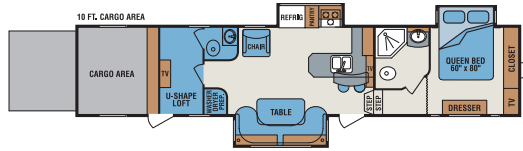

3410T

3610T

3812T

3912T

3950T

4005T

4012T

SPECIFICATIONS	2910T	3310T	3410T	3610T	3812T	3912T	3950T	4005T	4012T
UVW (Unloaded Vehicle Weight)	9,090	10,060	10,960	12,010	13,330	TBD	13,190	13,330	13,260
Dry Hitch Weight	1,780	1,850	2,240	3,000	2,700	TBD	3,540	3,230	2,920
Dry Axle Weight	7,310	8,210	8,720	9,010	10,630	TBD	9,650	10,100	10,340
NCC (Net Carrying Capacity)	4,610	3,640	2,740	5,990	5,670	TBD	4,810	5,670	5,740
GVWR	13,700	13,700	13,700	18,000	19,000	19,000	18,000	19,000	19,000
Interior Height	81"	81"	76"	81"	76"	76"	76"	76"	76"
Exterior Height	148"	148"	157"	148"	160"	160"	160"	160"	160"
Exterior Width	100"	100"	100"	100"	100"	100"	100"	100"	100"
Exterior Length	34' 10"	35' 3"	36' 9"	38' 3"	41' 6"	43' 2"	42' 2.25"	44' 5"	43' 2"
Refrigerator (cu. feet)	6	6	6	6	6	6	6	6	6
Water Heater Cap. (gal. G/E w/DSI)	10	10	10	10	10	10	10	10	10
Fresh Water Cap. (gal.)	110	110	100	110	110	110	110	110	110
Waste Water Cap. (gal.)	102.6	119.6	136.6	114	154	154	171	171	154
Gray Water Cap. (gal.)	102.6	119.6	136.6	114	154	154	171	171	154
LP Gas Cap. (lbs.)	60	60	60	60	60	60	60	60	60
Furnace BTUs (1,000's)	30	30	35	35	35	35	35	35	35
Tire Size	16"	16"	16"	16"	16"	16"	16"	16"	16"
Awning	17'	17'	17'	14'	15'	15'	16'	15'	15'