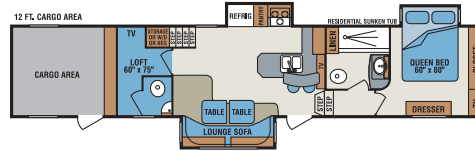

3410T

3610T

3812T

3912T

3950T

4005T

4012T

SPECIFICATIONS	2910T	3310T	3410T	3610T	3812T	3912T	3950T	4005T	4012T
UVW (Unloaded Vehicle Weight)	9,090	10,060	10,960	12,010	13,330	TBD	13,190	13,330	13,260
Dry Hitch Weight	1,780	1,850	2,240	3,000	2,700	TBD	3,540	3,230	2,920
Dry Axle Weight	7,310	8,210	8,720	9,010	10,630	TBD	9,650	10,100	10,340
NCC (Net Carrying Capacity)	4,610	3,640	2,740	5,990	5,670	TBD	4,810	5,670	5,740
GVWR	13,700	13,700	13,700	18,000	19,000	19,000	18,000	19,000	19,000
Interior Height	81"	81"	76"	81"	76"	76"	76"	76"	76"
Exterior Height	148"	148"	157"	148"	160"	160"	160"	160"	160"
Exterior Width	100"	100"	100"	100"	100"	100"	100"	100"	100"
Exterior Length	34' 10"	35' 3"	36' 9"	38' 3"	41' 6"	43' 2"	42' 2.25"	44' 5"	43' 2"
Refrigerator (cu. feet)	6	6	6	6	6	6	6	6	6
Water Heater Cap. (gal. G/E w/DSI)	10	10	10	10	10	10	10	10	10
Fresh Water Cap. (gal.)	110	110	100	110	110	110	110	110	110
Waste Water Cap. (gal.)	102.6	119.6	136.6	114	154	154	171	171	154
Gray Water Cap. (gal.)	102.6	119.6	136.6	114	154	154	171	171	154
LP Gas Cap. (lbs.)	60	60	60	60	60	60	60	60	60
Furnace BTUs (1,000's)	30	30	35	35	35	35	35	35	35
Tire Size	16"	16"	16"	16"	16"	16"	16"	16"	16"
Awning	17'	17'	17'	14'	15'	15'	16'	15'	15'