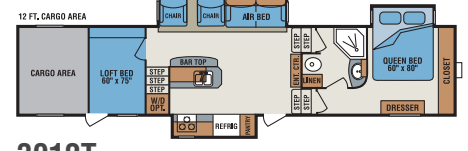

Athens

Bedrock

Santa Fe

3912T

SPECIFICATIONS	2910T	3310T	3410T	3610T	3812T	3912T	3950T	4005T	4012T
UVW (Unloaded Vehicle Weight)	9,090	10,060	10,960	12,010	13,330	TBD	13,190	13,330	13,260
Dry Hitch Weight	1,780	1,850	2,240	3,000	2,700	TBD	3,540	3,230	2,920
Dry Axle Weight	7,310	8,210	8,720	9,010	10,630	TBD	9,650	10,100	10,340
NCC (Net Carrying Capacity)	4,610	3,640	2,740	5,990	5,670	TBD	4,810	5,670	5,740
GVWR	13,700	13,700	13,700	18,000	19,000	19,000	18,000	19,000	19,000
Interior Height	81"	81"	76"	81"	76"	76"	76"	76"	76"
Exterior Height	148"	148"	157"	148"	160"	160"	160"	160"	160"
Exterior Width	100"	100"	100"	100"	100"	100"	100"	100"	100"
Exterior Length	34' 10"	35' 3"	36' 9"	38' 3"	41' 6"	43' 2"	42' 2.25"	44' 5"	43' 2"
Refrigerator (cu. feet)	6	6	6	6	6	6	6	6	6
Water Heater Cap. (gal. G/E w/DSI)	10	10	10	10	10	10	10	10	10
Fresh Water Cap. (gal.)	110	110	100	110	110	110	110	110	110
Waste Water Cap. (gal.)	102.6	119.6	136.6	114	154	154	171	171	154
Gray Water Cap. (gal.)	102.6	119.6	136.6	114	154	154	171	171	154
LP Gas Cap. (lbs.)	60	60	60	60	60	60	60	60	60
Furnace BTUs (1,000's)	30	30	35	35	35	35	35	35	35
Tire Size	16"	16"	16"	16"	16"	16"	16"	16"	16"
Awning	17'	17'	17'	14'	15'	15'	16'	15'	15'

Inferno Red

Blizzard Blue

Monster Green

Options