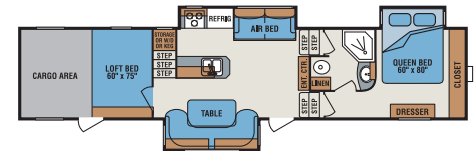

4012T

SPECIFICATIONS	2910T	3310T	3410T	3610T	3812T	3912T	3950T	4005T	4012T
UVW (Unloaded Vehicle Weight)	9,090	10,060	10,960	12,010	13,330	TBD	13,190	13,330	13,260
Dry Hitch Weight	1,780	1,850	2,240	3,000	2,700	TBD	3,540	3,230	2,920
Dry Axle Weight	7,310	8,210	8,720	9,010	10,630	TBD	9,650	10,100	10,340
NCC (Net Carrying Capacity)	4,610	3,640	2,740	5,990	5,670	TBD	4,810	5,670	5,740
GVWR	13,700	13,700	13,700	18,000	19,000	19,000	18,000	19,000	19,000
Interior Height	81"	81"	76"	81"	76"	76"	76"	76"	76"
Exterior Height	148"	148"	157"	148"	160"	160"	160"	160"	160"
Exterior Width	100"	100"	100"	100"	100"	100"	100"	100"	100"
Exterior Length	34' 10"	35' 3"	36' 9"	38' 3"	41' 6"	43' 2"	42' 2.25"	44' 5"	43' 2"
Refrigerator (cu. feet)	6	6	6	6	6	6	6	6	6
Water Heater Cap. (gal. G/E w/DSI)	10	10	10	10	10	10	10	10	10
Fresh Water Cap. (gal.)	110	110	100	110	110	110	110	110	110
Waste Water Cap. (gal.)	102.6	119.6	136.6	114	154	154	171	171	154
Gray Water Cap. (gal.)	102.6	119.6	136.6	114	154	154	171	171	154
LP Gas Cap. (lbs.)	60	60	60	60	60	60	60	60	60
Furnace BTUs (1,000's)	30	30	35	35	35	35	35	35	35
Tire Size	16"	16"	16"	16"	16"	16"	16"	16"	16"
Awning	17'	17'	17'	14'	15'	15'	16'	15'	15'

Inferno Red