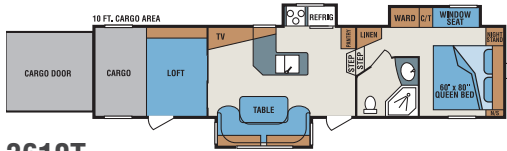

Optional roll-up carpet

Optional floor storage compartment

Optional pull down screen wall

Athens

Bedrock

Santa Fe

2910T

3310T

3410T

3610T

3812T

3912T

3950T

4005T

4012T

SPECIFICATIONS	2910T	3310T	3410T	3610T	3812T	3912T	3950T	4005T	4012T
UVW (Unloaded Vehicle Weight)	9,090	10,060	10,960	12,010	13,330	TBD	13,190	13,330	13,260
Dry Hitch Weight	1,780	1,850	2,240	3,000	2,700	TBD	3,540	3,230	2,920
Dry Axle Weight	7,310	8,210	8,720	9,010	10,630	TBD	9,650	10,100	10,340
NCC (Net Carrying Capacity)	4,610	3,640	2,740	5,990	5,670	TBD	4,810	5,670	5,740
GVWR	13,700	13,700	13,700	18,000	19,000	19,000	18,000	19,000	19,000
Interior Height	81"	81"	76"	81"	76"	76"	76"	76"	76"
Exterior Height	148"	148"	157"	148"	160"	160"	160"	160"	160"
Exterior Width	100"	100"	100"	100"	100"	100"	100"	100"	100"
Exterior Length	34' 10"	35' 3"	36' 9"	38' 3"	41' 6"	43' 2"	42' 2.25"	44' 5"	43' 2"
Refrigerator (cu. feet)	6	6	6	6	6	6	6	6	6
Water Heater Cap. (gal. G/E w/DSI)	10	10	10	10	10	10	10	10	10
Fresh Water Cap. (gal.)	110	110	100	110	110	110	110	110	110
Waste Water Cap. (gal.)	102.6	119.6	136.6	114	154	154	171	171	154
Gray Water Cap. (gal.)	102.6	119.6	136.6	114	154	154	171	171	154
LP Gas Cap. (lbs.)	60	60	60	60	60	60	60	60	60
Furnace BTUs (1,000's)	30	30	35	35	35	35	35	35	35
Tire Size	16"	16"	16"	16"	16"	16"	16"	16"	16"
Awning	17'	17'	17'	14'	15'	15'	16'	15'	15'