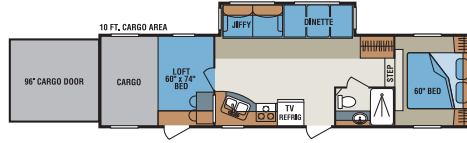

Optional roll-up carpet

Optional floor storage compartment

Optional pull down screen wall

Athens

Bedrock

Santa Fe

2910T

3310T

3410T

3610T

3812T

3912T

3950T

4005T

4012T

SPECIFICATIONS	2910T	3310T	3410T	3610T	3812T	3912T	3950T	4005T	4012T
UVW (Unloaded Vehicle Weight)	9,090	10,060	10,960	12,010	13,330	TBD	13,190	13,330	13,260
Dry Hitch Weight	1,780	1,850	2,240	3,000	2,700	TBD	3,540	3,230	2,920
Dry Axle Weight	7,310	8,210	8,720	9,010	10,630	TBD	9,650	10,100	10,340
NCC (Net Carrying Capacity)	4,610	3,640	2,740	5,990	5,670	TBD	4,810	5,670	5,740
GVWR	13,700	13,700	13,700	18,000	19,000	19,000	18,000	19,000	19,000
Interior Height	81"	81"	76"	81"	76"	76"	76"	76"	76"
Exterior Height	148"	148"	157"	148"	160"	160"	160"	160"	160"
Exterior Width	100"	100"	100"	100"	100"	100"	100"	100"	100"
Exterior Length	34' 10"	35' 3"	36' 9"	38' 3"	41' 6"	43' 2"	42' 2.25"	44' 5"	43' 2"
Refrigerator (cu. feet)	6	6	6	6	6	6	6	6	6
Water Heater Cap. (gal. G/E w/DSI)	10	10	10	10	10	10	10	10	10
Fresh Water Cap. (gal.)	110	110	100	110	110	110	110	110	110
Waste Water Cap. (gal.)	102.6	119.6	136.6	114	154	154	171	171	154
Gray Water Cap. (gal.)	102.6	119.6	136.6	114	154	154	171	171	154
LP Gas Cap. (lbs.)	60	60	60	60	60	60	60	60	60
Furnace BTUs (1,000's)	30	30	35	35	35	35	35	35	35
Tire Size	16"	16"	16"	16"	16"	16"	16"	16"	16"
Awning	17'	17'	17'	14'	15'	15'	16'	15'	15'