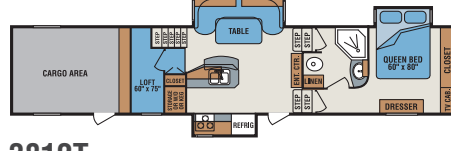

Optional roll-up carpet

Optional floor storage compartment

Optional pull down screen wall

Athens

Bedrock

Santa Fe

2910T

3310T

3410T

3610T

3812T

3912T

3950T

4005T

4012T

SPECIFICATIONS	2910T	3310T	3410T	3610T	3812T	3912T	3950T	4005T	4012T
UVW (Unloaded Vehicle Weight)	9,090	10,060	10,960	12,010	13,330	TBD	13,190	13,330	13,260
Dry Hitch Weight	1,780	1,850	2,240	3,000	2,700	TBD	3,540	3,230	2,920
Dry Axle Weight	7,310	8,210	8,720	9,010	10,630	TBD	9,650	10,100	10,340
NCC (Net Carrying Capacity)	4,610	3,640	2,740	5,990	5,670	TBD	4,810	5,670	5,740
GVWR	13,700	13,700	13,700	18,000	19,000	19,000	18,000	19,000	19,000
Interior Height	81"	81"	76"	81"	76"	76"	76"	76"	76"
Exterior Height	148"	148"	157"	148"	160"	160"	160"	160"	160"
Exterior Width	100"	100"	100"	100"	100"	100"	100"	100"	100"
Exterior Length	34' 10"	35' 3"	36' 9"	38' 3"	41' 6"	43' 2"	42' 2.25"	44' 5"	43' 2"
Refrigerator (cu. feet)	6	6	6	6	6	6	6	6	6
Water Heater Cap. (gal. G/E w/DSI)	10	10	10	10	10	10	10	10	10
Fresh Water Cap. (gal.)	110	110	100	110	110	110	110	110	110
Waste Water Cap. (gal.)	102.6	119.6	136.6	114	154	154	171	171	154
Gray Water Cap. (gal.)	102.6	119.6	136.6	114	154	154	171	171	154
LP Gas Cap. (lbs.)	60	60	60	60	60	60	60	60	60
Furnace BTUs (1,000's)	30	30	35	35	35	35	35	35	35
Tire Size	16"	16"	16"	16"	16"	16"	16"	16"	16"
Awning	17'	17'	17'	14'	15'	15'	16'	15'	15'