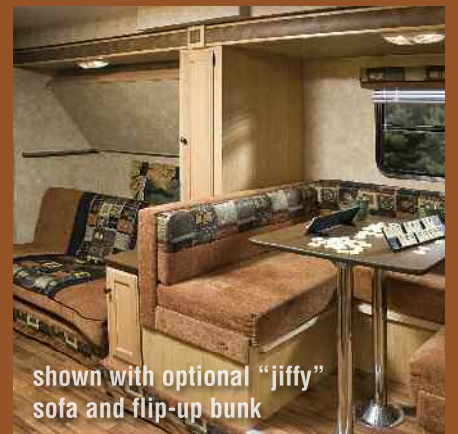

COYOTE

Shown in Adobe Décor with standard bunks

16C

CL180

CL232SS

This lightweight trailers utilizes every inch for your convenience and family fun. With a décor that creates a warm inviting feeling, every time you come "home" you will feel welcome. The standard double bunks, or available "jiffy" sofa and flip-up bunk, provide plenty of living space for your family and friends.

shown with optional "jiffy" sofa and flip-up bunk

Shown in Adobe Décor
with standard bike door

CL230

With the new standard easy access door, the family bikes are just a door handle away! Your family and friends will love the double bunks, and the dinette converts for even more sleeping space. Ample storage in the kitchen and bedroom gives everything its place. With all of its new features, the CL230 will turn even a weekend getaway into a fun-filled vacation.