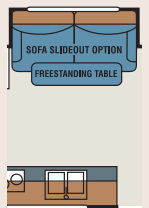

CL230
Sofa Slide Out Option