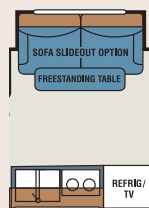

COYOTE

CL164
Sofa Slide Out Option