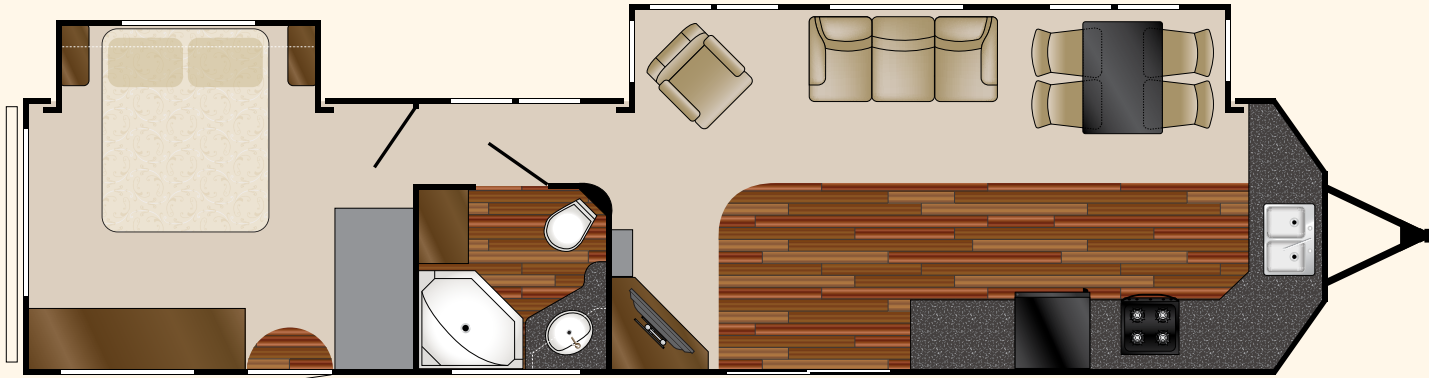

CR 40FKSS

Dry: 11,633 Lbs

Length: 42'-11"

Width: 8'-6"