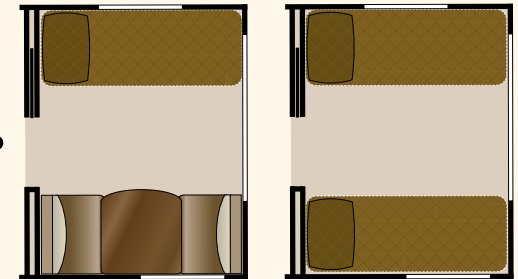

# COUNTRY RIDGE

BY HEARTLAND

**CR 40FKSS**

Dry: 11,633 Lbs

Length: 42'-11"

Width: 8'-6"

**CR 41RBQB**

Dry: 11,372 Lbs   Length: 44'-8"   Width: 8'-6"

**CR 40FLSS**

Dry: 12,074 Lbs

Length: 42'-11"

Width: 8'-6"