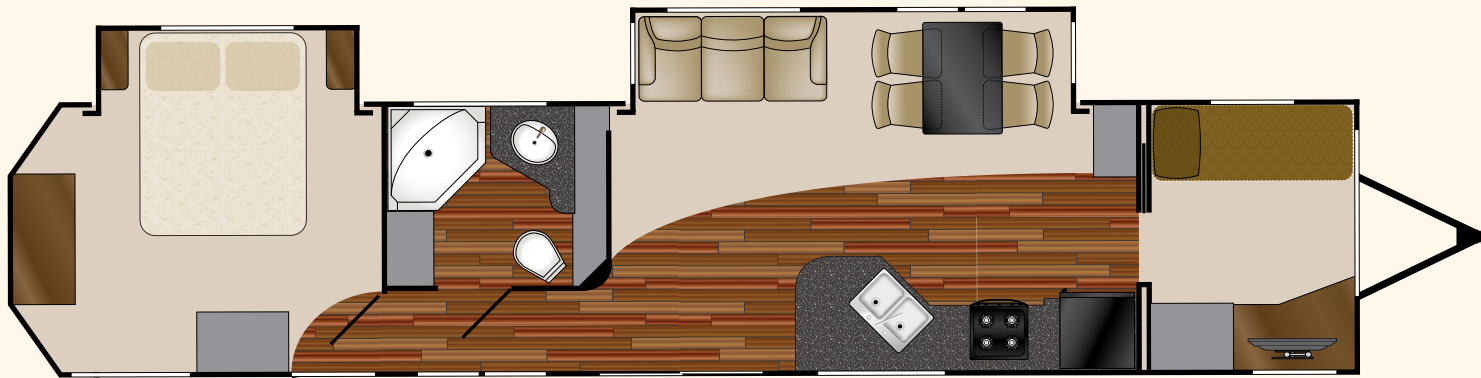

# COUNTRY RIDGE

BY HEARTLAND

**CR 40FKSS**

Dry: 11,633 Lbs

Length: 42'-11"

Width: 8'-6"

**CR 41RBQB**

Dry: 11,372 Lbs   Length: 44'-8"   Width: 8'-6"

**CR 40FLSS**

Dry: 12,074 Lbs

Length: 42'-11"

Width: 8'-6"