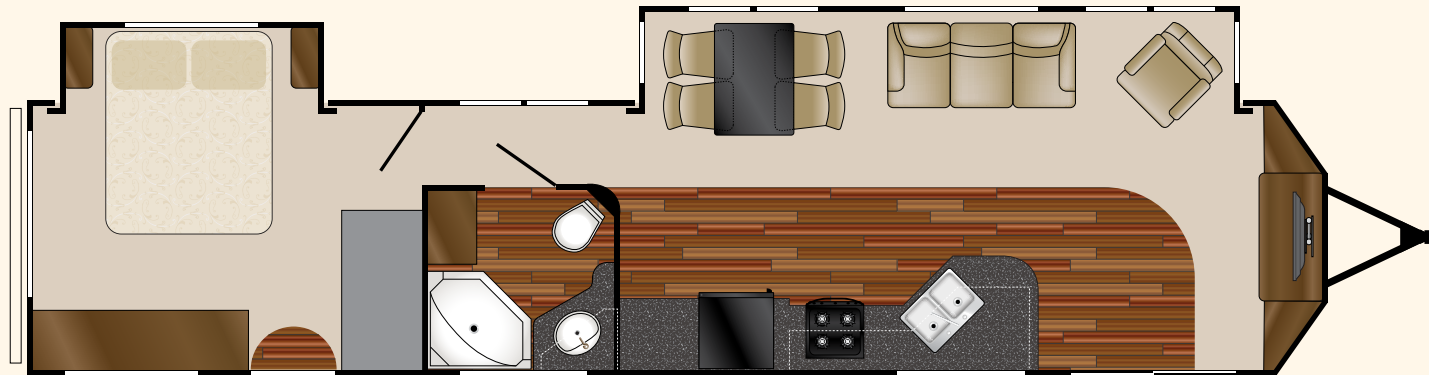

CR 40FLSS

Dry: 12,074 Lbs

Length: 42'-11"

Width: 8'-6"