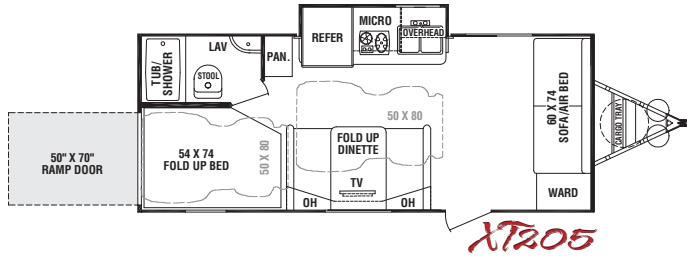

**XT190**

**XT245**

**XT200**

**XT275**

**XT205**

Fun Finder Xtra	XT-190	XT-200	XT-205	XT-245	XT-275
Exterior Length	19'9"	24'	24'9"	27'6"	30'0"
Exterior Width	96"	96"	96"	96"	96"
Exterior Height	8'9"	8'11"	8'9"	8'11"	10'2"
Interior Height	6'4"	6'4"	6'4"	6'4"	6'4"
Bed Size	60 x 74	60 x 80	54 x 74	60 x 74	60 x 74 60 x 80
Dinette Bed Size	N/A	N/A	40 x 78	N/A	N/A
GaUCHO/Couch Size	38 x 68	(2) 38 x 68	60 x 74	(2) 38 x 68	38 x 68
Axle Weight (lbs.)	3,040	3,490	3,230	3,945	4,305
Hitch Weight (lbs.)	425	765	725	765	835
Dry Weight (lbs.)	3,465	4,255	3,955	4,710	5,140
GVWR (lbs.)	6,025	7,765	6,325	7,765	7,835
Cargo Capacity (lbs.)*	2,560	3,510	2,370	3,055	2,695
Fresh Tank (gal.)	35	36	36	36	36
Gray Tank (gal.)	40	40	38	40	43
Black Tank (gal.)	25	25	25	38	38
LP Bottle (lbs.)	40	40	40	40	40
Power Conv. (amps)	55	55	55	55	55
Elect. Ign. Furn. (BTU)	20K	20K	20K	20K	20K