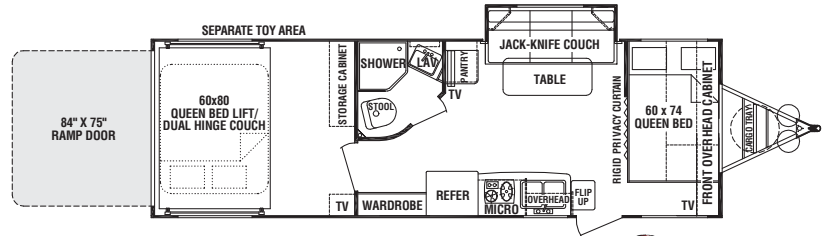

**XT190**

**XT245**

**XT200**

**XT275**

**XT205**

Fun Finder Xtra	XT-190	XT-200	XT-205	XT-245	XT-275
Exterior Length	19'9"	24'	24'9"	27'6"	30'0"
Exterior Width	96"	96"	96"	96"	96"
Exterior Height	8'9"	8'11"	8'9"	8'11"	10'2"
Interior Height	6'4"	6'4"	6'4"	6'4"	6'4"
Bed Size	60 x 74	60 x 80	54 x 74	60 x 74	60 x 74 60 x 80
Dinette Bed Size	N/A	N/A	40 x 78	N/A	N/A
GaUCHO/Couch Size	38 x 68	(2) 38 x 68	60 x 74	(2) 38 x 68	38 x 68
Axle Weight (lbs.)	3,040	3,490	3,230	3,945	4,305
Hitch Weight (lbs.)	425	765	725	765	835
Dry Weight (lbs.)	3,465	4,255	3,955	4,710	5,140
GVWR (lbs.)	6,025	7,765	6,325	7,765	7,835
Cargo Capacity (lbs.)*	2,560	3,510	2,370	3,055	2,695
Fresh Tank (gal.)	35	36	36	36	36
Gray Tank (gal.)	40	40	38	40	43
Black Tank (gal.)	25	25	25	38	38
LP Bottle (lbs.)	40	40	40	40	40
Power Conv. (amps)	55	55	55	55	55
Elect. Ign. Furn. (BTU)	20K	20K	20K	20K	20K