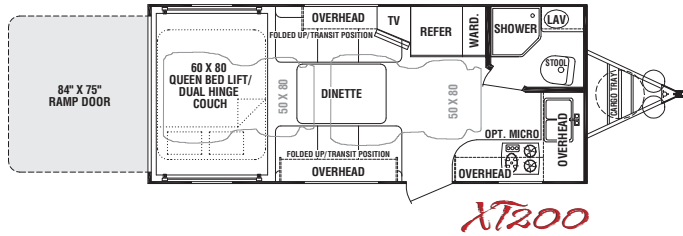

**XT190**

**XT245**

**XT200**

**XT275**

**XT205**

Fun Finder Xtra	XT-190	XT-200	XT-205	XT-245	XT-275
Exterior Length	19'9"	24'	24'9"	27'6"	30'0"
Exterior Width	96"	96"	96"	96"	96"
Exterior Height	8'9"	8'11"	8'9"	8'11"	10'2"
Interior Height	6'4"	6'4"	6'4"	6'4"	6'4"
Bed Size	60 x 74	60 x 80	54 x 74	60 x 74	60 x 74 60 x 80
Dinette Bed Size	N/A	N/A	40 x 78	N/A	N/A
GaUCHO/Couch Size	38 x 68	(2) 38 x 68	60 x 74	(2) 38 x 68	38 x 68
Axle Weight (lbs.)	3,040	3,490	3,230	3,945	4,305
Hitch Weight (lbs.)	425	765	725	765	835
Dry Weight (lbs.)	3,465	4,255	3,955	4,710	5,140
GVWR (lbs.)	6,025	7,765	6,325	7,765	7,835
Cargo Capacity (lbs.)*	2,560	3,510	2,370	3,055	2,695
Fresh Tank (gal.)	35	36	36	36	36
Gray Tank (gal.)	40	40	38	40	43
Black Tank (gal.)	25	25	25	38	38
LP Bottle (lbs.)	40	40	40	40	40
Power Conv. (amps)	55	55	55	55	55
Elect. Ign. Furn. (BTU)	20K	20K	20K	20K	20K