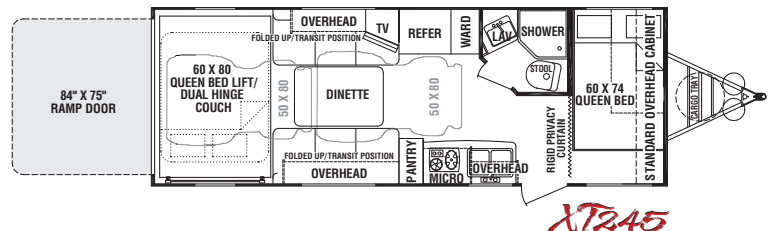

**XT190**

**XT245**

**XT200**

**XT275**

**XT205**

Fun Finder Xtra	XT-190	XT-200	XT-205	XT-245	XT-275
Exterior Length	19'9"	24'	24'9"	27'6"	30'0"
Exterior Width	96"	96"	96"	96"	96"
Exterior Height	8'9"	8'11"	8'9"	8'11"	10'2"
Interior Height	6'4"	6'4"	6'4"	6'4"	6'4"
Bed Size	60 x 74	60 x 80	54 x 74	60 x 74	60 x 74 60 x 80
Dinette Bed Size	N/A	N/A	40 x 78	N/A	N/A
GaUCHO/Couch Size	38 x 68	(2) 38 x 68	60 x 74	(2) 38 x 68	38 x 68
Axle Weight (lbs.)	3,040	3,490	3,230	3,945	4,305
Hitch Weight (lbs.)	425	765	725	765	835
Dry Weight (lbs.)	3,465	4,255	3,955	4,710	5,140
GVWR (lbs.)	6,025	7,765	6,325	7,765	7,835
Cargo Capacity (lbs.)*	2,560	3,510	2,370	3,055	2,695
Fresh Tank (gal.)	35	36	36	36	36
Gray Tank (gal.)	40	40	38	40	43
Black Tank (gal.)	25	25	25	38	38
LP Bottle (lbs.)	40	40	40	40	40
Power Conv. (amps)	55	55	55	55	55
Elect. Ign. Furn. (BTU)	20K	20K	20K	20K	20K