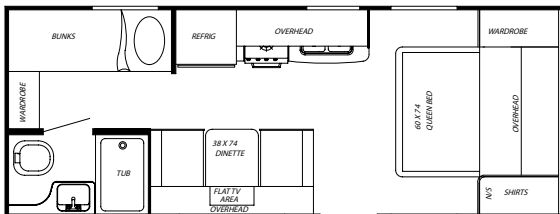

— relax.
— enjoy.
— save.

Don't settle just because you're concerned about fuel economy. The ultra lightweight Gulf Breeze Sport has all of the comforts of home in six innovative floor plans that won't break you at the pump. The details separate the Sport from the rest.

Yes, there is a trailer that makes camping affordable. Start creating memories that will last a lifetime in a Gulf Breeze Sport!

24 RBH

MODEL NAME	20TRRD	21TSB	22TRB	24RBH	25TSS	27BKS
Length Apx.	22' 4"	22'	24'	25'	27' 10"	30' 6"
Net Carrying Cap.	2640	2557	2207	2527	3112	3023
Hitch Weight	440	400	360	560	520	500
Total Dry Weight	3360	3403	3643	3593	4368	4437
Fresh Water	44	44	44	44	44	44
Black Water	37	37	37	37	37	37
Gray Water	37	37	37	37	37	37