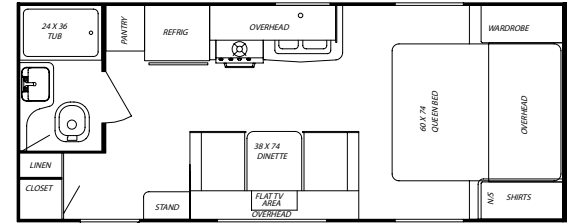

— relax.
— enjoy.
— save.

Don't settle just because you're concerned about fuel economy. The ultra lightweight Gulf Breeze Sport has all of the comforts of home in six innovative floor plans that won't break you at the pump. The details separate the Sport from the rest.

Yes, there is a trailer that makes camping affordable. Start creating memories that will last a lifetime in a Gulf Breeze Sport!

22 TRB

MODEL NAME	20TRRD	21TSB	22TRB	24RBH	25TSS	27BKS
Length Apx.	22' 4"	22'	24'	25'	27' 10"	30' 6"
Net Carrying Cap.	2640	2557	2207	2527	3112	3023
Hitch Weight	440	400	360	560	520	500
Total Dry Weight	3360	3403	3643	3593	4368	4437
Fresh Water	44	44	44	44	44	44
Black Water	37	37	37	37	37	37
Gray Water	37	37	37	37	37	37