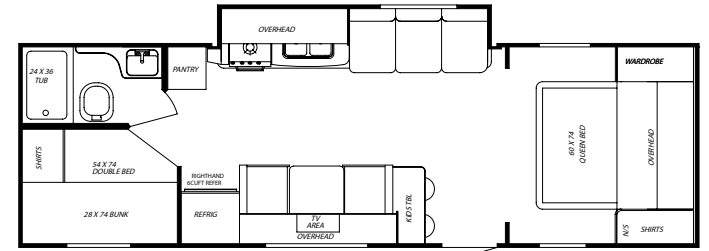

Yes, there is a trailer that makes camping affordable. Start creating memories that will last a lifetime in a Gulf Breeze Sport!

20 TRD

21 TSB

22 TRB

24 RBH

25 TSS

27 BKS

MODEL NAME	20TRRD	21TSB	22TRB	24RBH	25TSS	27BKS
Length Apx.	22' 4"	22'	24'	25'	27' 10"	30' 6"
Net Carrying Cap.	2640	2557	2207	2527	3112	3023
Hitch Weight	440	400	360	560	520	500
Total Dry Weight	3360	3403	3643	3593	4368	4437
Fresh Water	44	44	44	44	44	44
Black Water	37	37	37	37	37	37
Gray Water	37	37	37	37	37	37

- Dual LP Bottles 40 lbs.
- Ext. Height 119" with A/C
- Radius Windows with Tinted Glass
- Radius Entry Door with Window
- Insulated Radius Luggage Doors
- Large Window at Dinette
- Porch Security Light
- Eye-Catching Exterior Graphics
- Roto-Cast Holding Tanks
- Pre-Wired for Roof A/C