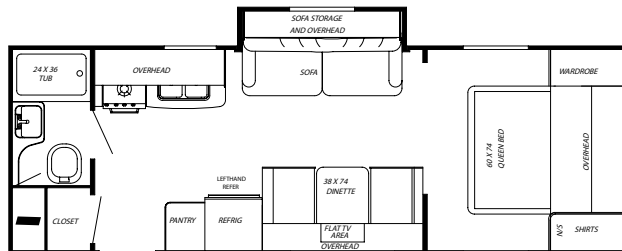

— relax.
— enjoy.
— save.

Don't settle just because you're concerned about fuel economy. The ultra lightweight Gulf Breeze Sport has all of the comforts of home in six innovative floor plans that won't break you at the pump. The details separate the Sport from the rest.

Yes, there is a trailer that makes camping affordable. Start creating memories that will last a lifetime in a Gulf Breeze Sport!

25 TSS

MODEL NAME	20TRRD	21TSB	22TRB	24RBH	25TSS	27BKS
Length Apx.	22' 4"	22'	24'	25'	27' 10"	30' 6"
Net Carrying Cap.	2640	2557	2207	2527	3112	3023
Hitch Weight	440	400	360	560	520	500
Total Dry Weight	3360	3403	3643	3593	4368	4437
Fresh Water	44	44	44	44	44	44
Black Water	37	37	37	37	37	37
Gray Water	37	37	37	37	37	37