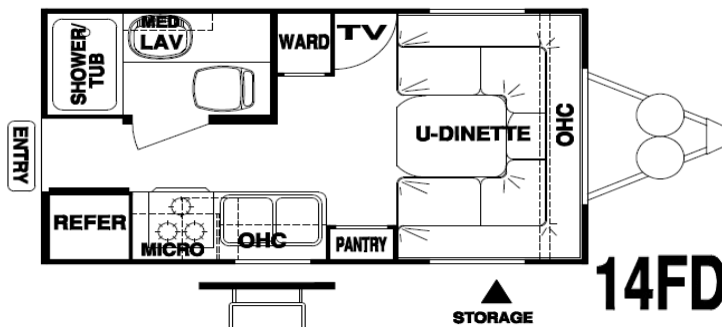

FEEL THE POWER OF "X"

	Base Wt	Hitch Wt	Length	Interior Ht	H2O System	Grey H2O	Black H2O	Tires	Awning
14 FD	2,717	241	17'6"	76"	33 Gal	32	35	14"	10'
18 BH	3,236	253	22'4"	76"	33 Gal	35	32	14"	12'
20 RD	TBA	TBA	TBA	76"	33 Gal	35	32	14"	12'
22 RB	3,446	310	23'	76"	33 Gal	35	32	14"	12'
26 BH	3,881	407	27'8"	76"	33 Gal	35	32	14"	12'