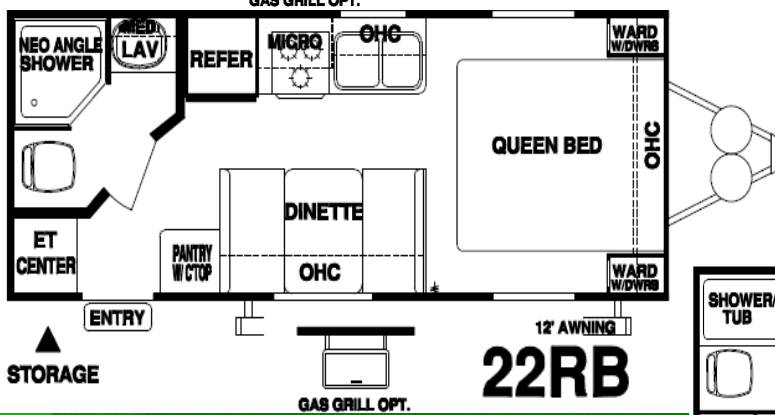

Wildwood

by FOREST RIVER

X Lite

Hyper-Lyte: Noun-It is the fusion of Innovative Design and State of the Art manufacturing processes, coupled with new ground breaking Components that delivers an exceptional light weight RV at an unbelievable value.

FEEL THE POWER OF "X"

	Base Wt	Hitch Wt	Length	Interior Ht	H2O System	Grey H2O	Black H2O	Tires	Awning
14 FD	2,717	241	17'6"	76"	33 Gal	32	35	14"	10'
18 BH	3,236	253	22'4"	76"	33 Gal	35	32	14"	12'
20 RD	TBA	TBA	TBA	76"	33 Gal	35	32	14"	12'
22 RB	3,446	310	23'	76"	33 Gal	35	32	14"	12'
26 BH	3,881	407	27'8"	76"	33 Gal	35	32	14"	12'