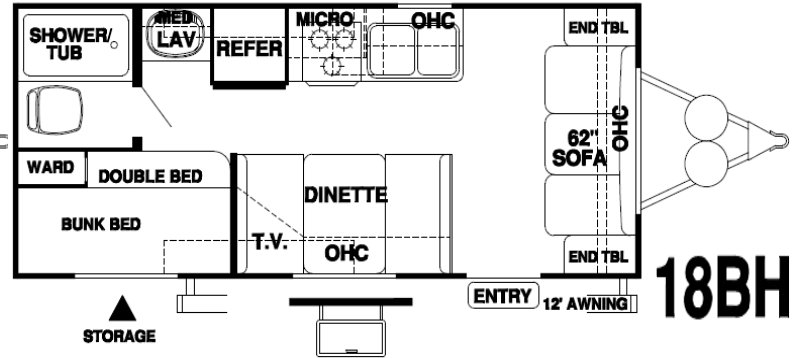

Wildwood

by FOREST RIVER

X Lite

Hyper-Lyte: Noun-It is the fusion of Innovative Design and State of the Art manufacturing processes, coupled with new ground breaking Components that delivers an exceptional light weight RV at an unbelievable value.

FEEL THE POWER OF "X"

	Base Wt	Hitch Wt	Length	Interior Ht	H2O System	Grey H2O	Black H2O	Tires	Awning
14 FD	2,717	241	17'6"	76"	33 Gal	32	35	14"	10'
18 BH	3,236	253	22'4"	76"	33 Gal	35	32	14"	12'
20 RD	TBA	TBA	TBA	76"	33 Gal	35	32	14"	12'
22 RB	3,446	310	23'	76"	33 Gal	35	32	14"	12'
26 BH	3,881	407	27'8"	76"	33 Gal	35	32	14"	12'