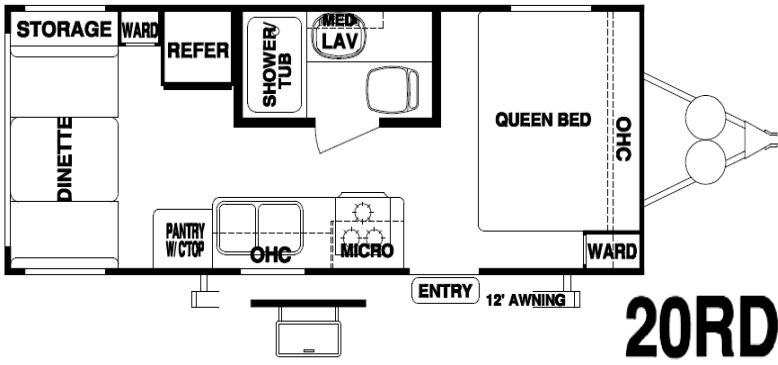

Wildwood

by FOREST RIVER

X Lite

Hyper-Lyte: Noun-It is the fusion of Innovative Design and State of the Art manufacturing processes, coupled with new ground breaking Components that delivers an exceptional light weight RV at an unbelievable value.

FEEL THE POWER OF "X"

	Base Wt	Hitch Wt	Length	Interior Ht	H2O System	Grey H2O	Black H2O	Tires	Awning
14 FD	2,717	241	17'6"	76"	33 Gal	32	35	14"	10'
18 BH	3,236	253	22'4"	76"	33 Gal	35	32	14"	12'
20 RD	TBA	TBA	TBA	76"	33 Gal	35	32	14"	12'
22 RB	3,446	310	23'	76"	33 Gal	35	32	14"	12'
26 BH	3,881	407	27'8"	76"	33 Gal	35	32	14"	12'