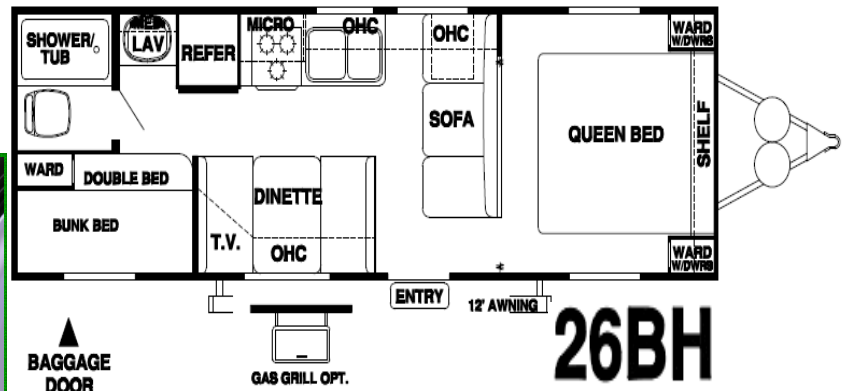

Wildwood

by FOREST RIVER

X Lite

Hyper-Lyte: Noun-It is the fusion of Innovative Design and State of the Art manufacturing processes, coupled with new ground breaking Components that delivers an exceptional light weight RV at an unbelievable value.

FEEL THE POWER OF "X"

	Base Wt	Hitch Wt	Length	Interior Ht	H2O System	Grey H2O	Black H2O	Tires	Awning
14 FD	2,717	241	17'6"	76"	33 Gal	32	35	14"	10'
18 BH	3,236	253	22'4"	76"	33 Gal	35	32	14"	12'
20 RD	TBA	TBA	TBA	76"	33 Gal	35	32	14"	12'
22 RB	3,446	310	23'	76"	33 Gal	35	32	14"	12'
26 BH	3,881	407	27'8"	76"	33 Gal	35	32	14"	12'