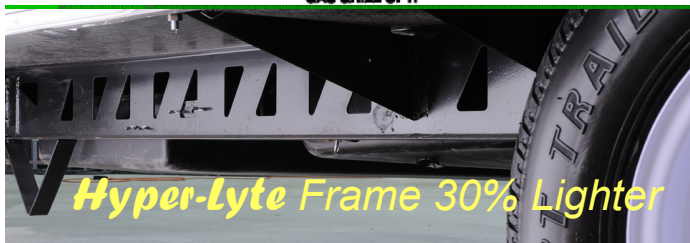

Wildwood

by FOREST RIVER

X Lite

Hyper-Lyte: Noun-It is the fusion of Innovative Design and State of the Art manufacturing processes, coupled with new ground breaking Components that delivers an exceptional light weight RV at an unbelievable value.

FEEL THE POWER OF "X"

	Base Wt	Hitch Wt	Length	Interior Ht	H2O System	Grey H2O	Black H2O	Tires	Awning
14 FD	2,717	241	17'6"	76"	33 Gal	32	35	14"	10'
18 BH	3,236	253	22'4"	76"	33 Gal	35	32	14"	12'
20 RD	TBA	TBA	TBA	76"	33 Gal	35	32	14"	12'
22 RB	3,446	310	23'	76"	33 Gal	35	32	14"	12'
26 BH	3,881	407	27'8"	76"	33 Gal	35	32	14"	12'