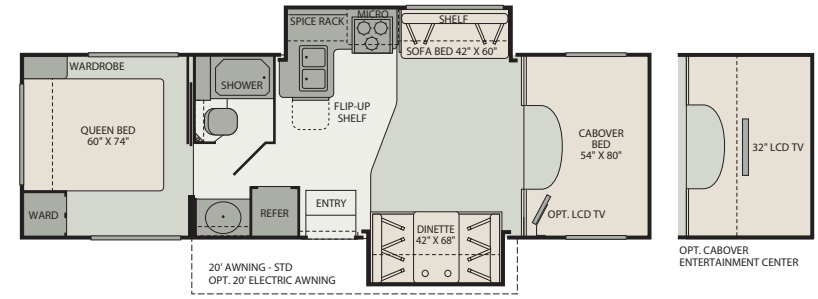

TIOGA FLOOR PLANS

26J Single Slide-Out

Interior Storage Capacity: 123 cu. ft.
Exterior Storage Capacity: 62 cu. ft.

- Residential style U-shape dinette option
- Large queen bed
- Large wardrobe

30H Double Slide-Out