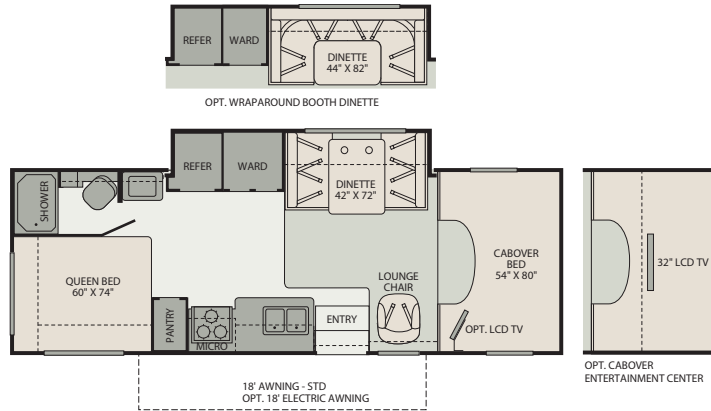

TIOGA FLOOR PLANS

26J Single Slide-Out

Interior Storage Capacity: 123 cu. ft.
Exterior Storage Capacity: 62 cu. ft.

- Residential style U-shape dinette option
- Large queen bed
- Large wardrobe