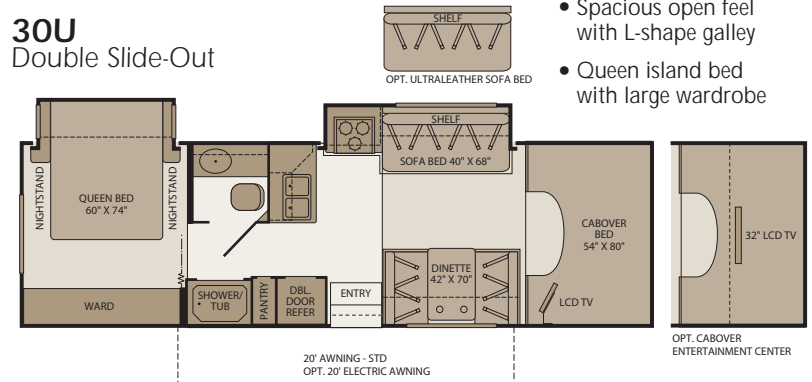

30U Double Slide-Out