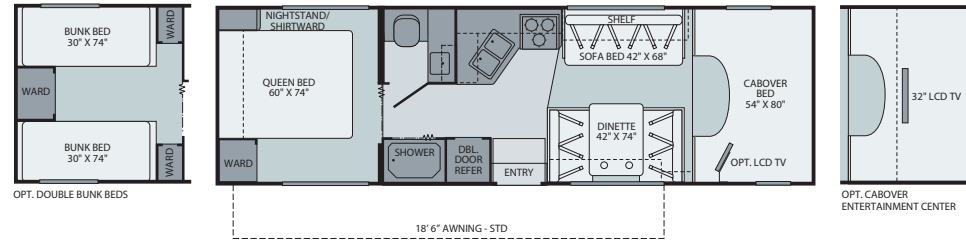

29V

- Largest, full featured floor plan without a slide-out
- Walk-around, large queen bed