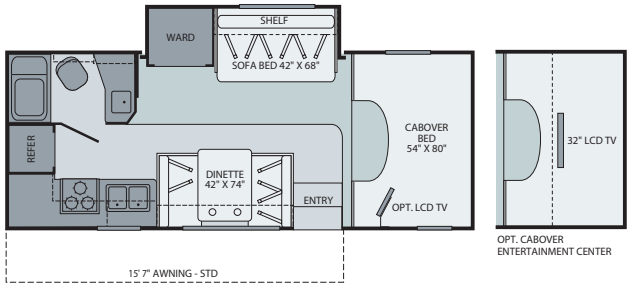

23R Single Slide-Out

- The slide creates a large living area
- Spacious, self-contained bathroom