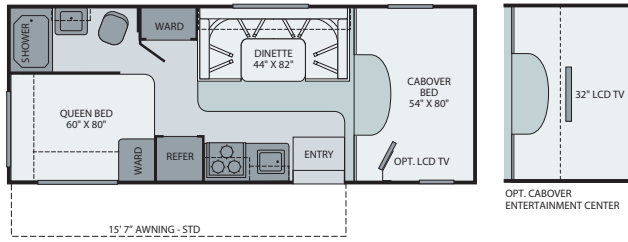

TIOGA RANGER FLOOR PLANS

23B

- Ultra-compact floor plan with all the comforts of home
- Friendly U-shape dinette