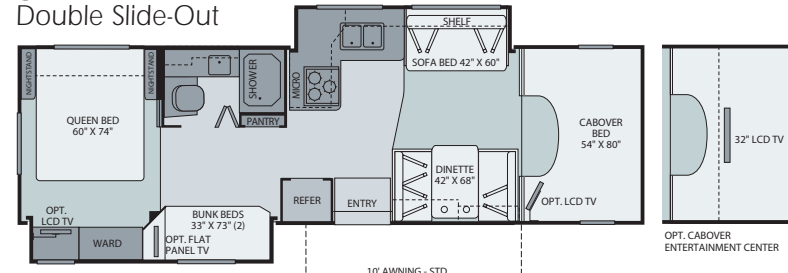

31N Double Slide-Out

- Spacious master suite with additional bunk beds
- Living room slide-out creates ready-to-entertain area