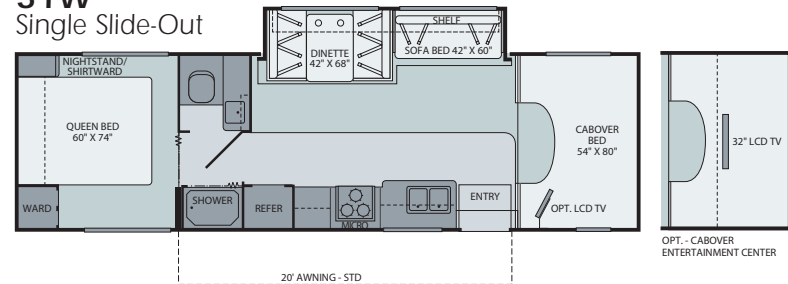

31W Single Slide-Out

- Huge sofa and dinette slide-out for maximum living space
- Walk-around, large queen bed