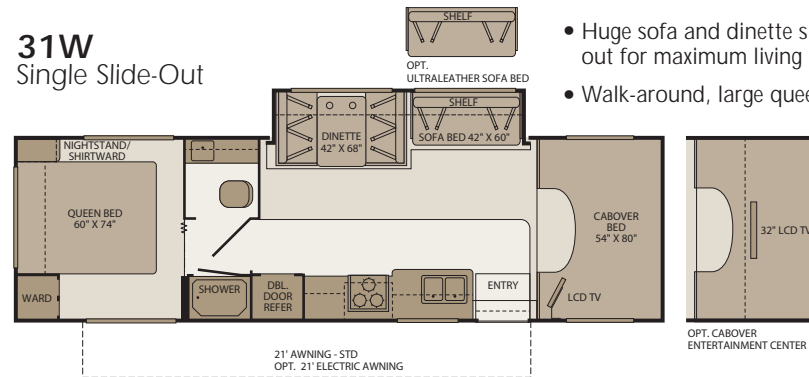

31W Single Slide-Out