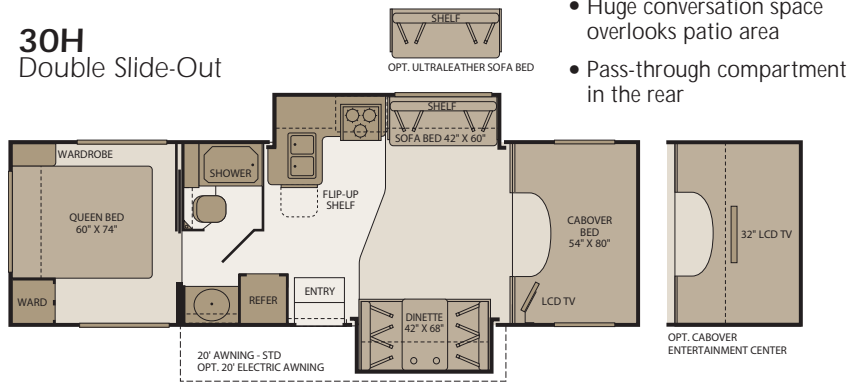

The Mirrored Wardrobe keeps your clothes neatly organized. There is a roomy area to hold your shirts and pants on hangers, while drawers below keep his and her socks separated.

The Bathroom features a sink with plenty of counter space so it's easier to wash your hands or shave. In fact, everything in here is designed for your convenience, from the towel bars to the toilet paper holder that's recessed so it won't catch on your clothing.

TIOGA SL FLOOR PLANS

30H Double Slide-Out

Interior Storage Capacity: 75 cu. ft.
Exterior Storage Capacity: 114 cu. ft.

30U Double Slide-Out

Interior Storage Capacity: 146 cu. ft.
Exterior Storage Capacity: 100 cu. ft.