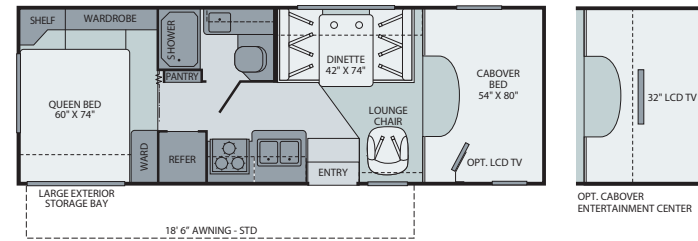

26Q

- Huge pass-through rear storage compartment
- Great drivability and camp friendly