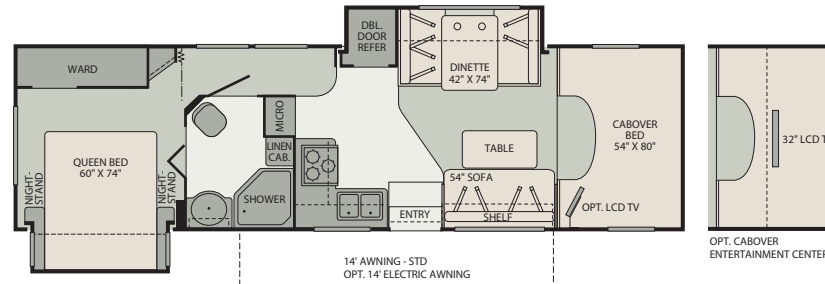

31M Double Slide-Out

Interior Storage Capacity: 147 cu. ft.
Exterior Storage Capacity: 86 cu. ft.

- Side aisle space and privacy
- Residential size bathroom