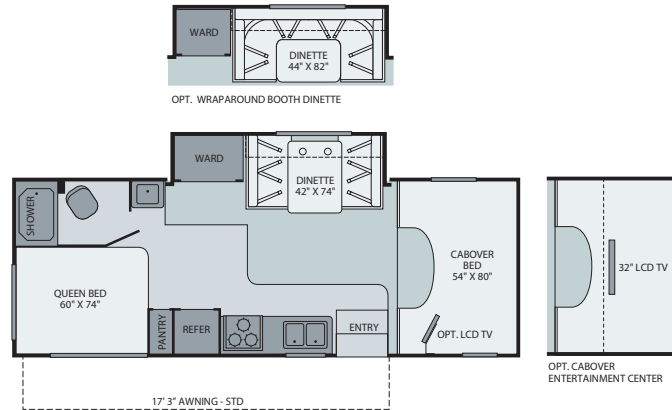

25G Single Slide-Out

- Cozy U-shape dinette option
- Large queen bed
- Lots of interior storage capacity