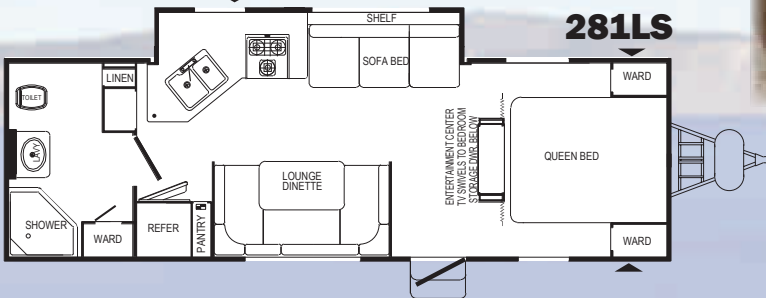

Komfort 2009 *Lite*

Interior Colors

Komfort Lite units offer luxury accommodations at an affordable price! From the sleek, coordinated appliances to matching black hardware & cabinet edging, the Komfort Lite has a contemporary look all its own! These models include unique features like an extra-spacious 84" U-shaped booth dinette with removable table that converts to a bed - great for those people "too tall" for the regular sized beds!

Our innovative center "island" with dual bedroom entry-way and a rotating bookshelf that turns into an HDTV Entertainment center (model specific) for some much-needed versatility!

Floorplans

201L

221LS

281LS

Pull-out under-bed storage drawer on steel drawer glide for easy access!

Unique Rotating Entertainment Center - TV is mounted on a rotating bookshelf to allow viewing in the living area or the bedroom (model # 281TS). All Komfort Lite models come standard with a 26" LCD HD television, a Jensen AM/FM/CD/DVD/MP3 player with a powered subwoofer, and a digital rooftop TV antenna.