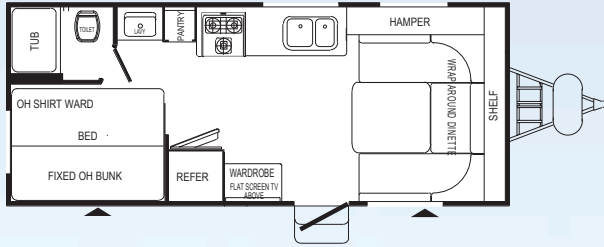

Komfort 2009 *Lite*

Interior Colors

Komfort Lite units offer luxury accommodations at an affordable price! From the sleek, coordinated appliances to matching black hardware & cabinet edging, the Komfort Lite has a contemporary look all its own! These models include unique features like an extra-spacious 84" U-shaped booth dinette with removable table that converts to a bed - great for those people "too tall" for the regular sized beds!

Our innovative center "island" with dual bedroom entry-way and a rotating bookshelf that turns into an HDTV Entertainment center (model specific) for some much-needed versatility!

Floorplans

201L

221LS

281LS