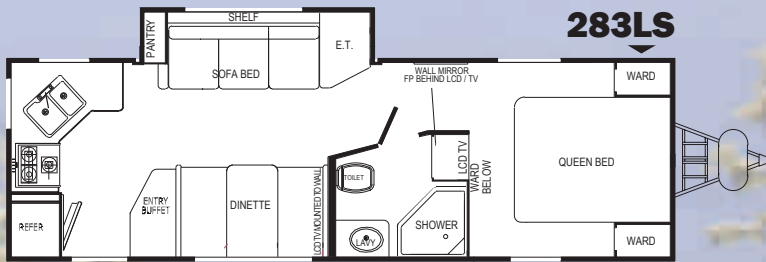

Floorplans

201L

221LS

281LS

283LS

285LS

Specialized Interior Features

The cooktop features a sealed burner system and glass top. It's attractive and easy to clean!

The Half Time Oven is a combo convection/microwave oven that allows you to bake most items in 1/2 the time of a gas or electric oven!

Pull-out under-bed storage drawer on steel drawer glide for easy access!

Unique Rotating Entertainment Center - TV is mounted on a rotating bookshelf to allow viewing in the living area or the bedroom (model # 281TS). All Komfort Lite models come standard with a 26" LCD HD television, a Jensen AM/FM/CD/DVD/MP3 player with a powered subwoofer, and a digital rooftop TV antenna.

Komfort Lite Specifications

Model	201L	221LS	281LS	283LS	285LS
Length	23' 5"	24'	29' 9"	29' 9"	29' 9"
Exterior Height (with AC)	10' 1"	10' 1"	10' 1"	10' 1"	10' 1"
Exterior Width	8'	8'	8'	8'	8'
Unloaded wt. (lbs.)	3757	4262	5180	4771	4986
Hitch Weight (lbs.)	447	437	750	512	632
Net Carrying Capacity (lbs.)	3690	3175	2903	2741	2646
GVWR (lbs.)	7447	7437	7448	7512	7632
Number of Axles	2	2	2	2	2
Axle Capacity (lbs.)	7000	7000	7000	7000	7000
Wheel size	14" Aluminum	14" Aluminum	14" Aluminum	14" Aluminum	14" Aluminum
Refrigerator (cu. ft.)	6	6	6	6	6
Tire Load Rating	C Radial	C Radial	C Radial	C Radial	C Radial
Fresh Water Capacity (gal.)	36	36	36	36	36
Grey Water Capacity (gal.)	25	25	25	25	25
Black Water Capacity (gal.)	25	25	25	25	25
Water Heater (gal.)	6	6	6	6	6
Awning Size (ft.)	16' Power	14' Power	19' Power	19' Power	19' Power
LP Tank Size	2x20 lbs.	2x20 lbs.	2x20 lbs.	2x20 lbs.	2x20 lbs.
Air Conditioner Size	13.5K	13.5K	13.5K	13.5K	13.5K
Furnace Size	25M	25M	25M	25M	25M

Komfort Lite