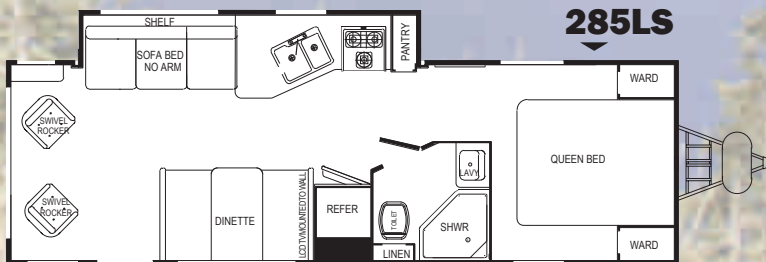

Floorplans

201L

221LS

281LS

283LS

285LS

Specialized Interior Features

The cooktop features a sealed burner system and glass top. It's attractive and easy to clean!

The Half Time Oven is a combo convection/microwave oven that allows you to bake most items in 1/2 the time of a gas or electric oven!

Pull-out under-bed storage drawer on steel drawer glide for easy access!

Unique Rotating Entertainment Center - TV is mounted on a rotating bookshelf to allow viewing in the living area or the bedroom (model # 281TS). All Komfort Lite models come standard with a 26" LCD HD television, a Jensen AM/FM/CD/DVD/MP3 player with a powered subwoofer, and a digital rooftop TV antenna.

Komfort Lite Specifications

Model	201L	221LS	281LS	283LS	285LS
Length	23' 5"	24'	29' 9"	29' 9"	29' 9"
Exterior Height (with AC)	10' 1"	10' 1"	10' 1"	10' 1"	10' 1"
Exterior Width	8'	8'	8'	8'	8'
Unloaded wt. (lbs.)	3757	4262	5180	4771	4986
Hitch Weight (lbs.)	447	437	750	512	632
Net Carrying Capacity (lbs.)	3690	3175	2903	2741	2646
GVWR (lbs.)	7447	7437	7448	7512	7632
Number of Axles	2	2	2	2	2
Axle Capacity (lbs.)	7000	7000	7000	7000	7000
Wheel size	14" Aluminum	14" Aluminum	14" Aluminum	14" Aluminum	14" Aluminum
Refrigerator (cu. ft.)	6	6	6	6	6
Tire Load Rating	C Radial	C Radial	C Radial	C Radial	C Radial
Fresh Water Capacity (gal.)	36	36	36	36	36
Grey Water Capacity (gal.)	25	25	25	25	25
Black Water Capacity (gal.)	25	25	25	25	25
Water Heater (gal.)	6	6	6	6	6
Awning Size (ft.)	16' Power	14' Power	19' Power	19' Power	19' Power
LP Tank Size	2x20 lbs.	2x20 lbs.	2x20 lbs.	2x20 lbs.	2x20 lbs.
Air Conditioner Size	13.5K	13.5K	13.5K	13.5K	13.5K
Furnace Size	25M	25M	25M	25M	25M

Komfort Lite