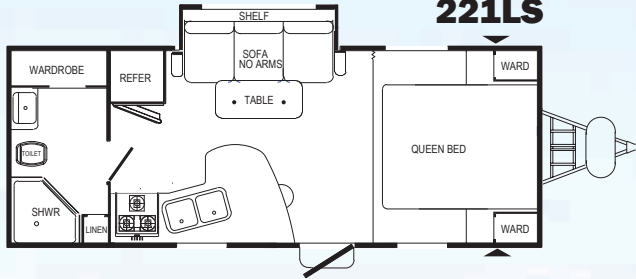

Our innovative center "island" with dual bedroom entry-way and a rotating bookshelf that turns into an HDTV Entertainment center (model specific) for some much-needed versatility!

Floorplans

201L

221LS

281LS

Pull-out under-bed storage drawer on steel drawer glide for easy access!

Unique Rotating Entertainment Center - TV is mounted on a rotating bookshelf to allow viewing in the living area or the bedroom (model # 281TS). All Komfort Lite models come standard with a 26" LCD HD television, a Jensen AM/FM/CD/DVD/MP3 player with a powered subwoofer, and a digital rooftop TV antenna.