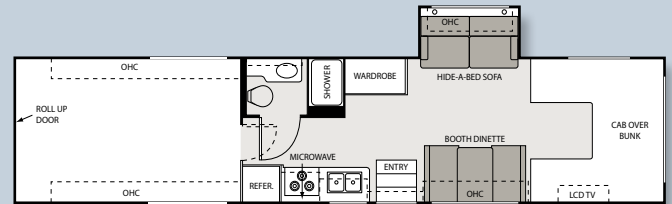

42C CARGO AREA: 96" x 163"

SPECIFICATIONS

	31D	34Y	35D	42D	42C	
WEIGHT RATING (LBS.)	Model	31D	34Y	35D	42D	42C
	Ford Chassis and Engine	6.8L/V-10	6.8L/V-10	N/A	6.7L	6.7L
	Gross Vehicle (GVWR)	14,500	20,500	N/A	33,000	33,000
	Gross Combined (GCWR)	20,000	26,000	N/A	53,000	53,000
	Chevy Chassis and Engine	6.0L/V-8	N/A	8.1L/V-8	N/A	N/A
	Gross Vehicle (GVWR)	14,050	N/A	22,000	N/A	N/A
	Gross Combined (GCWR)	17,600	N/A	26,000	N/A	N/A
	Workhorse Chassis and Engine	N/A	8.1L/V-8	N/A	N/A	N/A
	Gross Vehicle (GVWR)	N/A	22,000	N/A	N/A	N/A
Gross Combined (GCWR)	N/A	26,000	N/A	N/A	N/A	
MEASUREMENTS	Wheel Base (Ford/Chevy)	211"/212"	228"	253"	333"	333"
	Exterior Length (*with liftgate)	31'1"	35'9"	36'6"/37'4"*	43'6"*	43'6"*
	Exterior Width (without mirrors)	99"	99"	99"	99"	99"
	Exterior Height (with air conditioning)	11'1"	11'7"	12'1"	12'10"	12'10"
	Interior Height/Garage Height	82"/89"	80"/84"	84"/92"	84"	84"
	Awning Size	20'	20'	18'	19'	20'
	Cargo Area Size	113" x 96"	120" x 96"	120" x 96"	120" x 96"	163" x 96"
CAPACITIES	Fuel Ford/Chevy (gallons)	55/57	75	80	(2) 50	(2) 50
	LPG (pounds)	40.9	88	110.5	110.5	110.5
	Fresh Water (gallons)	23	65	50	60	60
	Waste Water (gallons)	32	37	37	48	48
	Gray Water (gallons)	36	37	37	49	49
	Water Heater (gallons)	6	6	6	10	10
	Furnace (BTUs)	25,000	30,000	30,000	30,000	30,000
	Exterior Storage Capacity** (cubic feet)	16.5	31	41	131	117