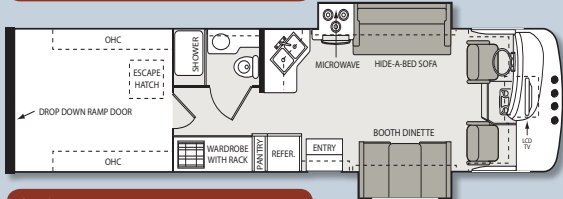

34Y CARGO AREA: 96" x 120"