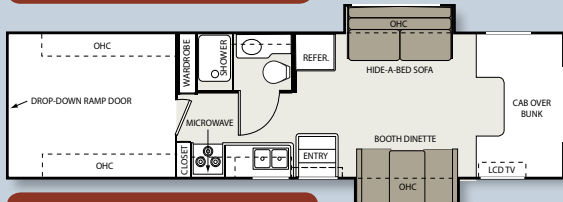

35D CARGO AREA: 96" x 120"