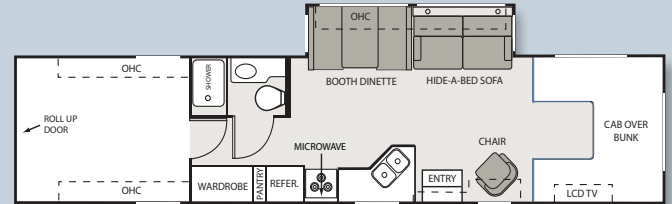

42D CARGO AREA: 96" x 120"