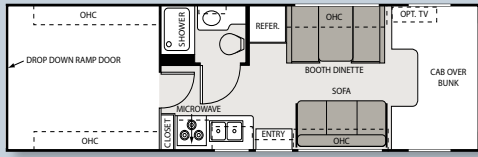

KEY FEATURES

- Full 82" interior ceiling height on 31D
- Home theater system with DVD player and radio tuner
- HD/DSS satellite prep
- One piece windshield on 34Y
- Convenient slide-out battery tray
- Optional automatic electric awning
- Optional high definition satellite dish

FLOORPLANS

31D CARGO AREA: 96" x 113"