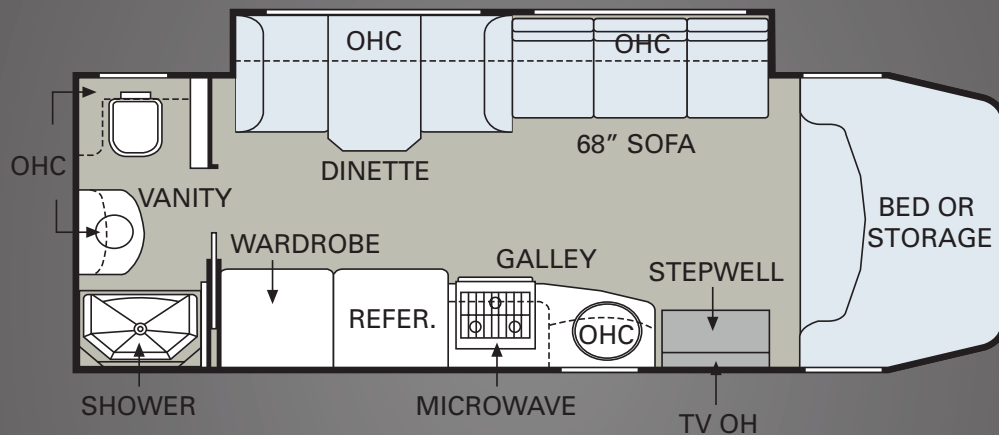

24RBH

24RFS

■ CARPET | □ TILE

H O L I D A Y R A M B L E R . C O M

Log on to our website anytime, night or day. It's your link to everything Holiday Rambler, including product news and updates, club events, dealer and service center info and much more. Take it for a test drive today.

WE'RE HERE. ANYTIME, EVERY TIME.

- Reach us anytime — literally — via our live customer support line.
- Drive in to one of our 350 Service Centers.
- Enjoy the first year free when you enroll in our Owner Advantage Roadside Assistance Program.
- See where it all begins with a tour of our facility in Oregon. Call 1-800-634-0855 to find out more.