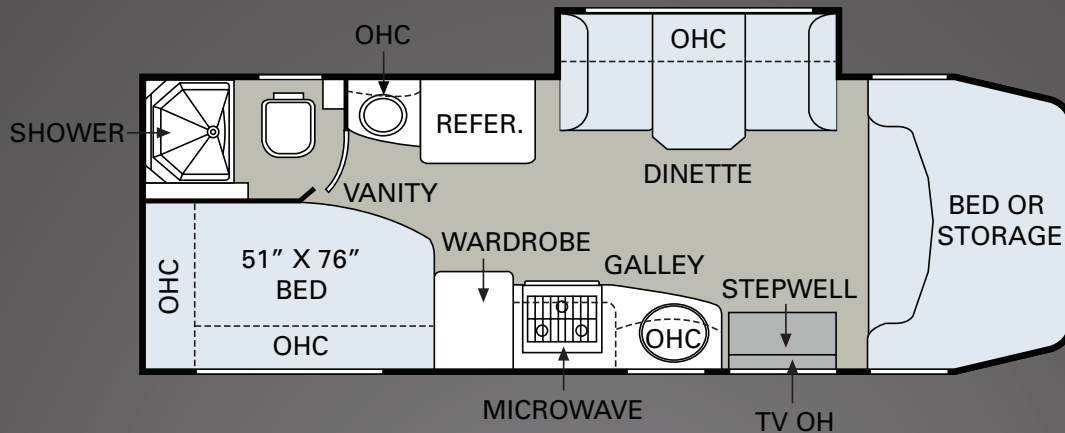

24RBH

24RFS

■ CARPET | □ TILE

H O L I D A Y R A M B L E R . C O M

Log on to our website anytime, night or day. It's your link to everything Holiday Rambler, including product news and updates, club events, dealer and service center info and much more. Take it for a test drive today.

WE'RE HERE. ANYTIME, EVERY TIME.

- Reach us anytime — literally — via our live customer support line.
- Drive in to one of our 350 Service Centers.
- Enjoy the first year free when you enroll in our Owner Advantage Roadside Assistance Program.
- See where it all begins with a tour of our facility in Oregon. Call 1-800-634-0855 to find out more.