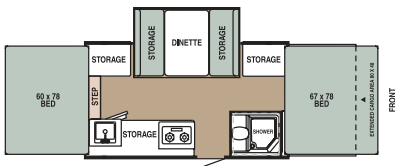

RT Series

13RT