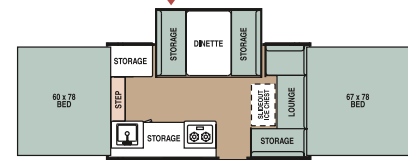

Starcraft 2407