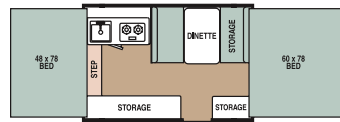

Starcraft 2106