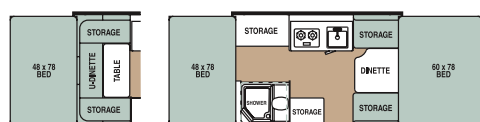

Starcraft 2108