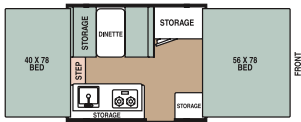

Starcraft 1701