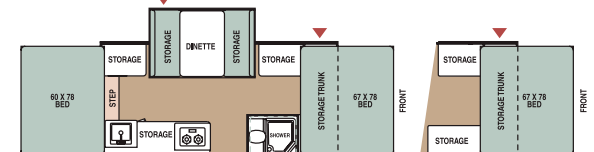

Starcraft 2409

A 2-burner cooktop, sink and optional overhead soft cupboard make a surprisingly complete kitchen.