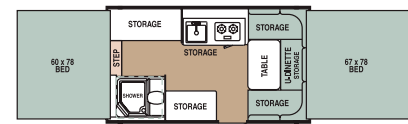

Starcraft 2406