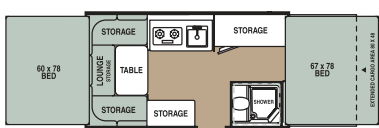

Rough, Rugged, and Ready to go

Tackle tough terrain with Starcraft's RT series of folding camping trailers. They're made for rough roads with high, open wheel wells, larger tires, mud flaps, and super lube axles for easier, more controlled towing. The RT series also comes with an extended front cargo area allowing you to bring motorcycles, dirt bikes, 4-wheelers and other toys, firewood and gear.

RT Series

14RT

Enjoy the view out the windows of the slide-out dinette.

An indoor shower brings a touch of civilization to roughing it.