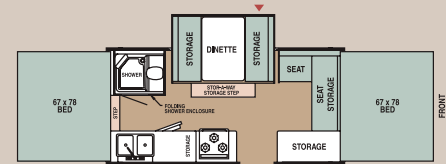

Centennial 3612