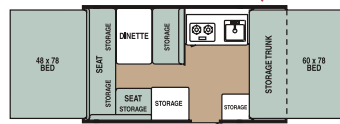

Starcraft 2102