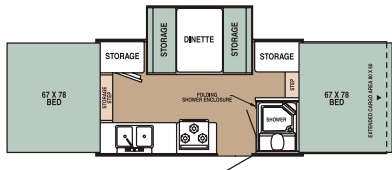

Rough, Rugged, and Ready to go

Tackle tough terrain with Starcraft's RT series of folding camping trailers. They're made for rough roads with high, open wheel wells, larger tires, mud flaps, and super lube axles for easier, more controlled towing. The RT series also comes with an extended front cargo area allowing you to bring motorcycles, dirt bikes, 4-wheelers and other toys, firewood and gear.

RT Series

34RT

Enjoy the view out the windows of the slide-out dinette.

An indoor shower brings a touch of civilization to roughing it.