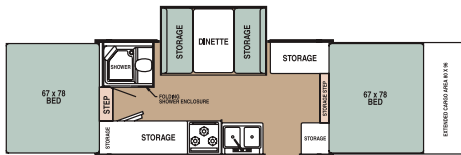

## RT Series

13RT

14RT

34RT

36RT

Enjoy the view out the windows of the slide-out dinette.

An indoor shower brings a touch of civilization to roughing it.

13RT Caramel w/ Sierra Maple Décor