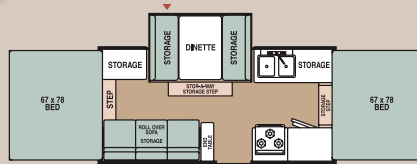

Centennial 3610