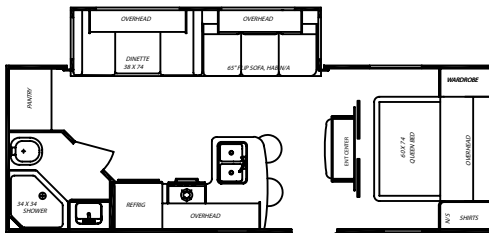

value

The bedroom in the Gulf Breeze is both roomy and functional. The large overhead storage includes matching shirt closets and a night stand with a conveniently placed 110V outlet complete with oil rubbed bronze hardware and fully adjustable bullet lighting.

floor plans

23TRS

23BWL

23SLB

25FBH

26QBS

26RKS

27BHS