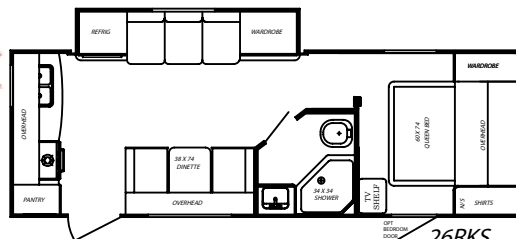

value

The bedroom in the Gulf Breeze is both roomy and functional. The large overhead storage includes matching shirt closets and a night stand with a conveniently placed 110V outlet complete with oil rubbed bronze hardware and fully adjustable bullet lighting.

floor plans

23TRS

23BWL

23SLB

25FBH

26QBS

26RKS

27BHS