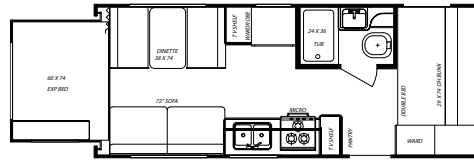

floor plans

23TRS