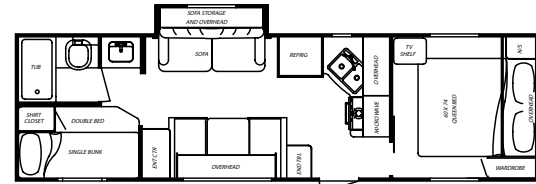

value

The bedroom in the Gulf Breeze is both roomy and functional. The large overhead storage includes matching shirt closets and a night stand with a conveniently placed 110V outlet complete with oil rubbed bronze hardware and fully adjustable bullet lighting.

floor plans

23TRS

23BWL

23SLB

25FBH

26QBS

26RKS

27BHS