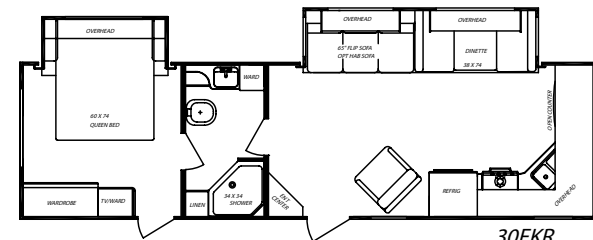

29BHS

30FKR

Gulf Breeze
By Gulf Stream