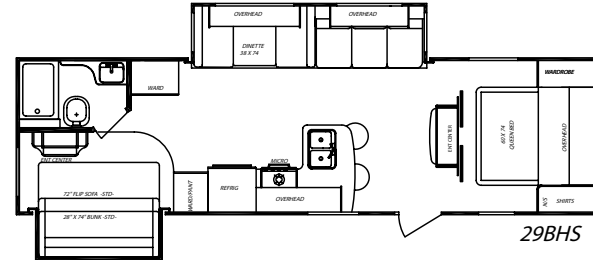

floor plans

Gulf Breeze
By Gulf Stream