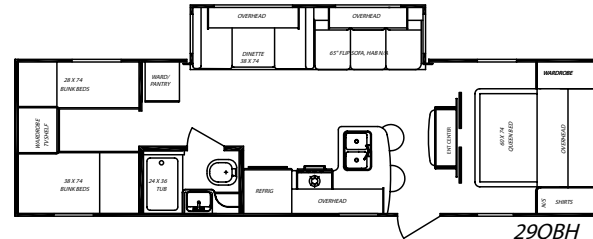

floor plans

29QBH

Gulf Breeze
By Gulf Stream