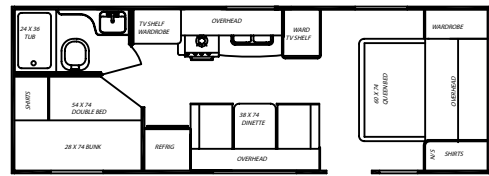

value

The bedroom in the Gulf Breeze is both roomy and functional. The large overhead storage includes matching shirt closets and a night stand with a conveniently placed 110V outlet complete with oil rubbed bronze hardware and fully adjustable bullet lighting.

floor plans

23TRS

23BWL

23SLB

25FBH

26QBS

26RKS

27BHS