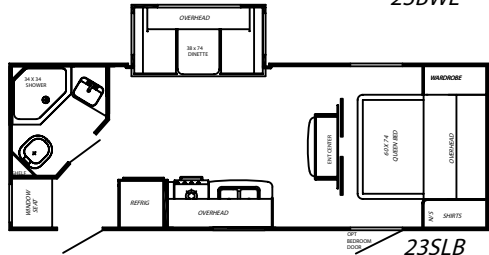

value

The bedroom in the Gulf Breeze is both roomy and functional. The large overhead storage includes matching shirt closets and a night stand with a conveniently placed 110V outlet complete with oil rubbed bronze hardware and fully adjustable bullet lighting.

floor plans

23TRS

23BWL

23SLB

25FBH

26QBS

26RKS

27BHS