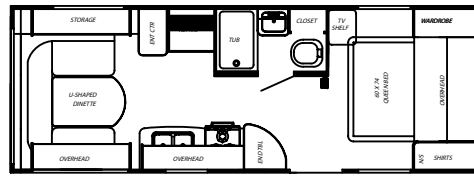

floor plans

23BWL

Gulf Breeze
By Gulf Stream