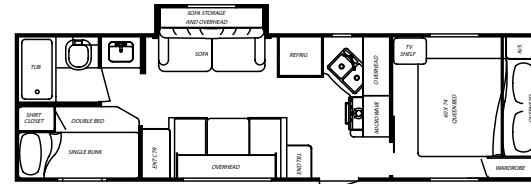

value

The bedroom in the Streamlite is both roomy and functional. The large overhead storage includes matching shirt closets and a night stand with a conveniently placed 110V outlet complete with oil rubbed bronze hardware and fully adjustable bullet lighting.

floor plans

23TRS

23BWL

23SLB

25FBH

26QBS

26RKS

27BHS