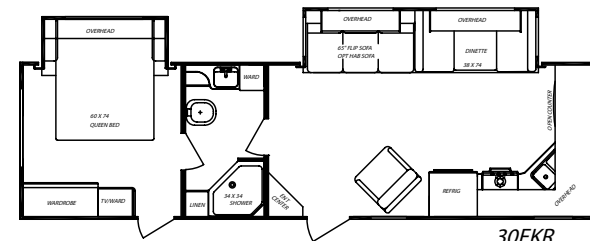

29BHS

30FKR

STREAMLITE
BY GULF STREAM