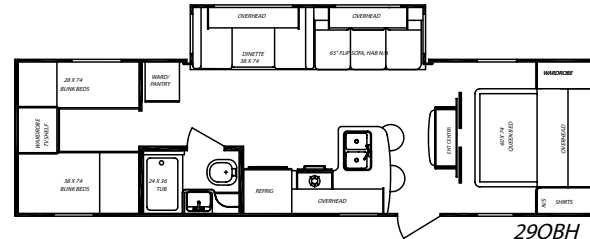

floor plans

29QBH

STREAMLITE
BY GULF STREAM