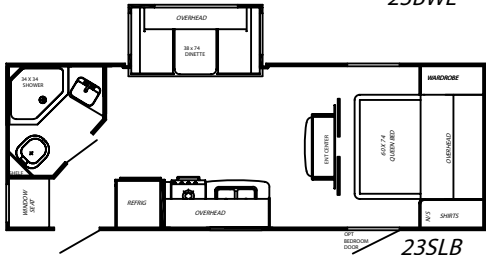

value

The bedroom in the Streamlite is both roomy and functional. The large overhead storage includes matching shirt closets and a night stand with a conveniently placed 110V outlet complete with oil rubbed bronze hardware and fully adjustable bullet lighting.

floor plans

23TRS

23BWL

23SLB

25FBH

26QBS

26RKS

27BHS