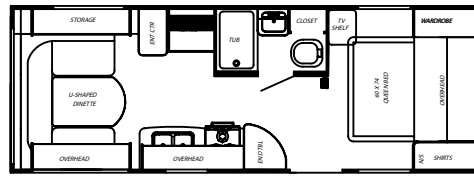

floor plans

23BWL

STREAMLITE
BY GULF STREAM