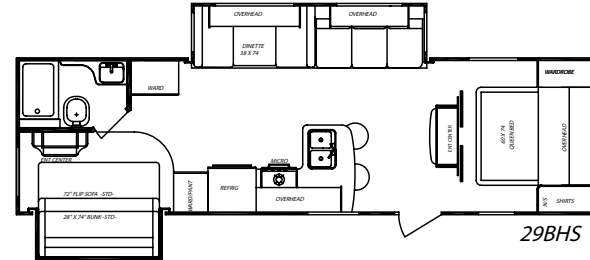

floor plans

STREAMLITE
BY GULF STREAM