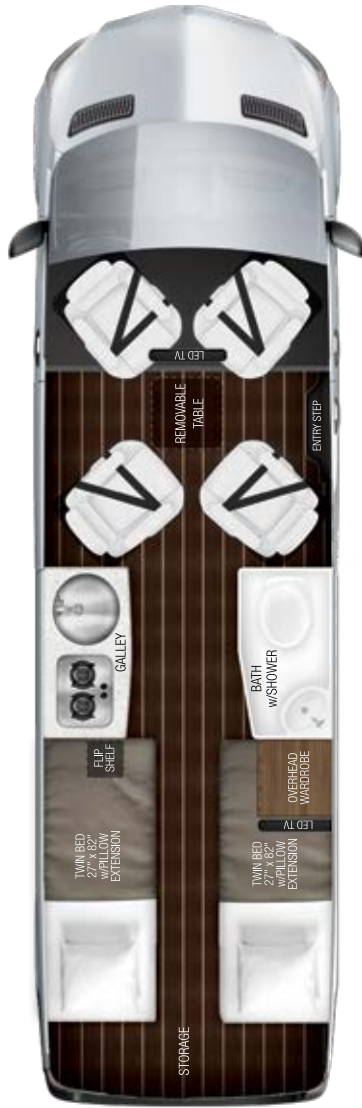

Lounge Twin

Seats: 4
Sleeps: 2