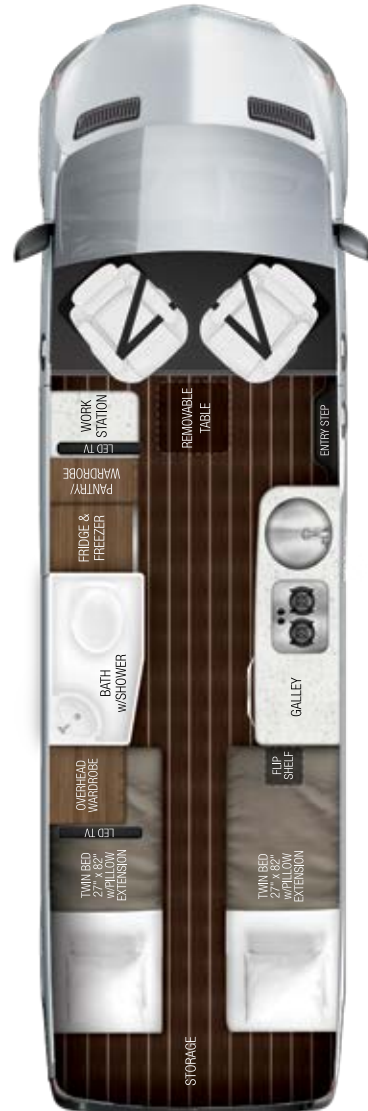

## SAFETY

Multiple Safety Air Bags	STD
Collision Prevention Assist	STD
Lane Keeping Assist	STD
Blind Spot Assist	STD
Front & Rear Parking Assist	STD
High Beam Assist	STD
Rear & Side Camera Assist	STD
Child Safety Tether Anchors (2) (Lounge Only)	STD
Rain Sensing Windshield Wipers	STD
Spare Tire	STD

## EXTERIOR

Full Body Kit	STD
Hidden Hitch Cover - Rear Bumper	STD
3M Protective Film - Rear Bumper	STD
Fog Lamps	STD
Alcoa® DuraBright Wheels	STD
Xenon Headlights with Washer System	STD
Heated Windshield	STD
Power Heated Mirrors	STD
Power Armless Awning with Auto-Retract	STD
Power Entry Step (sliding side door)	STD
LED Lighting - patio, service box locations, awning (adjustable), under carriage (adjustable)	STD
Locking Service Boxes	STD
Exterior Shower with Hot & Cold Water	STD
110 V outlet & HDMI Output	STD
LP Accessory Hook-up (Grill)	STD
Power Rear Screen	OPT
Side Screen Door	OPT
Air Ride Suspension	OPT
Golf Bag Storage	OPT
4-Wheel Drive	OPT

Grand Tour

Seats: 6 (7 with option)  
Sleeps: 2

Grand Tour Twin

Seats: 2  
Sleeps: 2

The **Interstate EXT Lounge Series** is designed with a tremendous amount of flexibility and has great social spaces, storage solutions and sleeping accommodations. Your options abound – choose the seating, socializing and sleeping arrangements that best fit your individual preference. With seating for up to 9 and the perfect balance of luxury, comfort and efficiency, there is a floorplan and décor for any adventure.