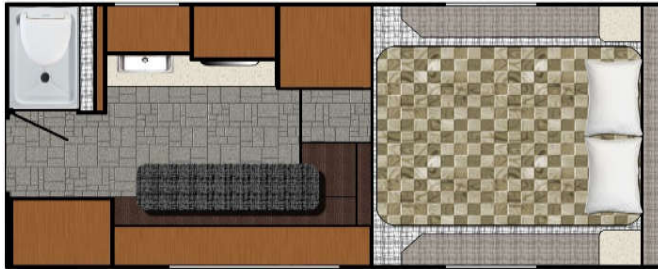

NEW DECORS FOR 2016

ALPINE

SIERRA

CASCADE

TRUCK CAMPER FLOORPLANS

6.8

8.6

9.2

8.4S

10

11S

www.livinlite.com

Model	6.8	9.2	8.6	8.4S	10	11S
Floor Length	6'-6"	9'-2"	8'-7"	8'-1"	10'-10"	11'-6"
Between WW	4'-0"	4'-0"	4'-0"	4'-0"	4'-0"	4'-0"
Interior Height	6'-8"	6'-8"	6'-8"	6'-8"	6'-8"	6'-8"
Exterior Width	7'-6"	7'-6"	7'-6"	*7'-5"	7'-6"	*7'-5"
Dry Weight	2023 lbs.	2793 lbs.	2484 lbs.	3027 lbs.	2995 lbs.	3180 lbs.
Exterior Height	**8 '-9"	**8 '-9"	**8 '-9"	**8 '-9"	**8 '-9"	**8 '-9"
Exterior Length	14'-2"	****17'-5"	16'-5"	17'-4"	****19'-1"	****19'-11"
Grey Water	***32 gal.	13 gal.	17 gal.	17 gal.	34 gal.	32 gal.
Black Water	NA	17 gal.	14 gal.	13 gal.	28 gal.	28 gal.
Fresh	13 gal.	30.5 gal.	30.5 gal.	30.5 gal.	30.5 gal.	30.5 gal.