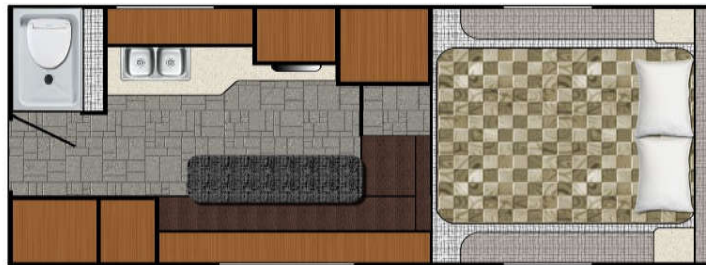

NEW DECORS FOR 2016

ALPINE

SIERRA

CASCADE

TRUCK CAMPER FLOORPLANS

6.8

8.6

9.2

8.4S

10

11S

www.livinlite.com

Model	6.8	9.2	8.6	8.4S	10	11S
Floor Length	6'-6"	9'-2"	8'-7"	8'-1"	10'-10"	11'-6"
Between WW	4'-0"	4'-0"	4'-0"	4'-0"	4'-0"	4'-0"
Interior Height	6'-8"	6'-8"	6'-8"	6'-8"	6'-8"	6'-8"
Exterior Width	7'-6"	7'-6"	7'-6"	*7'-5"	7'-6"	*7'-5"
Dry Weight	2023 lbs.	2793 lbs.	2484 lbs.	3027 lbs.	2995 lbs.	3180 lbs.
Exterior Height	**8 '-9"	**8 '-9"	**8 '-9"	**8 '-9"	**8 '-9"	**8 '-9"
Exterior Length	14'-2"	****17'-5"	16'-5"	17'-4"	****19'-1"	****19'-11"
Grey Water	***32 gal.	13 gal.	17 gal.	17 gal.	34 gal.	32 gal.
Black Water	NA	17 gal.	14 gal.	13 gal.	28 gal.	28 gal.
Fresh	13 gal.	30.5 gal.	30.5 gal.	30.5 gal.	30.5 gal.	30.5 gal.