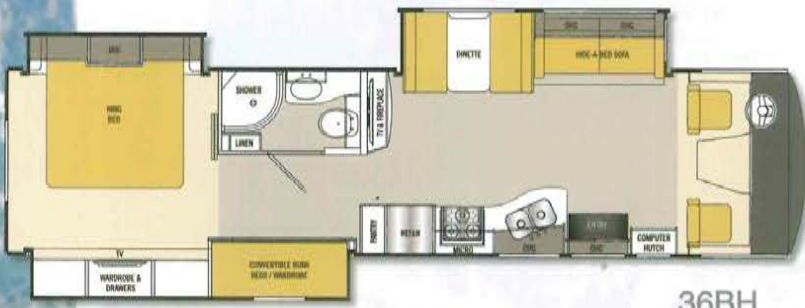

MIRADA

Select
BY COACHMEN

36BH