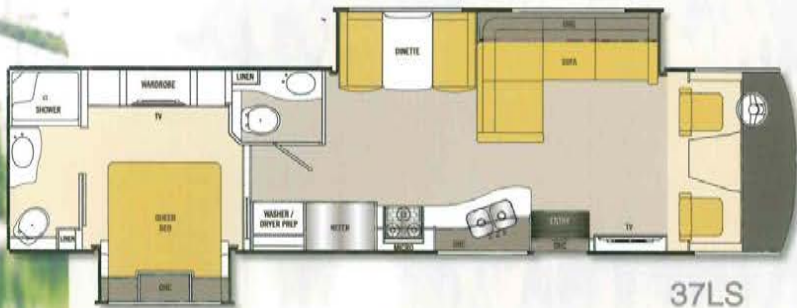

MIRADA

Select
BY COACHMEN

36BH

37LS

37SA

Our select mid-priced luxury Class A vehicle.

- Solidly constructed with a fiberglass roof, aluminum slam latch doors, aluminum rims, and stackable washer and dryer
- Experience driver comfort with a power driver seat
- Easy-to-clean snap-stone tile floor
- Attractive and clean stainless steel appliance package
- Keep cool via solar privacy shades
- Unique and colorful backlit glass tile entertainment center on select models
- New optional salon bunk (37LS) maximizes space while accommodating more sleeping

STANDARD AND OPTIONAL FEATURES

INTERIOR APPOINTMENTS

Padded Vinyl Ceiling
 Bismark Fawn Wall Board Coach
 Glo Pecan Wall Board Accent
 Upgraded Tile Floor
 Satin Nickel Hardware
 Raised Panel Hardwood Cab Doors
 Frameless Tinted Dual Pane Windows
 Reclining / Swivel Passenger Seat
 6Way Power Driver's Seat
 Visionary Sofa Hide-A-Bed
 Dream Dinette
 Solar Privacy Shades Throughout
 Ent. Computer Hutch (36BH)
 Ball-Bearing Drawer Guides Throughout

SLEEPING

King Bed 72x80 (36BH)
 Queen Bed 60x74 (37SA & 37LS)
 Bunk Beds (36BH Only) w/ Privacy Drapes
 Upgrade Mattress
 Bedspread
 32" LCD TV Bedroom & DVD player
 Designer Headboard (N/A 37LS)

ELECTRICAL/HEATING/AC