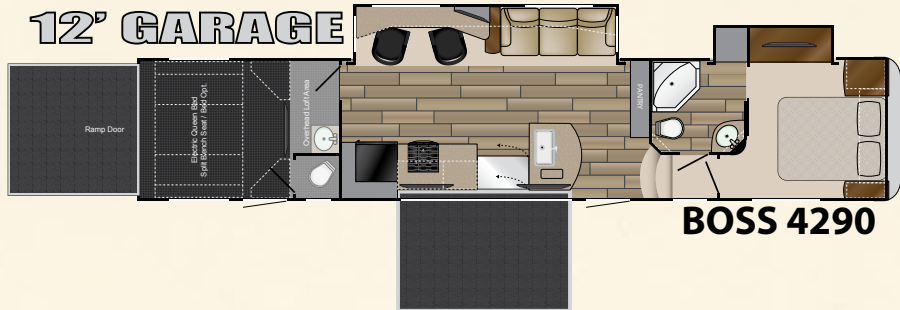

BOSS

Standard Features

- Universal docking center
- 2 x 15k BTU A/C units
- Electric lift bed with convertible sofa dinette
- Garage floor D-ring tie downs
- 30 gallon fuel station and timer
- Smart phone controllable garage stereo
- Beaver tail storage system
- Washer/Dryer prep (certain models)
- LED interior lighting
- Flush floor slide-outs
- 90" interior slide out height
- Night roller shades
- Solid surface countertops
- Undermount stainless sink
- Solid surface back splash
- Solid surface range cover
- 30" residential convection microwave oven
- Water filtration system
- 12 gallon DSI gas/electric water heater
- Porcelain toilet with foot flush
- Ducted 2nd A/C in bedroom

Options

- 3rd 15k BTU A/C with heat strip
- Dual Pane framless windows
- Cold Climate control package
- Dyson Cordless vacuum
- RV Refrigerator IPO Residential refer
- 22" RV Oven
- 32" Bedroom TV
- 32" Outside TV
- 40" Garage TV
- 2nd 20 Gallon Fuel Cell
- Cargo area carpet
- Patio Kit and rear awning
- Roll Down Screen door
- 3 Seasons room

BOSS

Model	Length	Dry	Hitch	Height	Awning	Tanks
BOSS 4290	46' 0"	14,835	3,285	13' 4"	20' & 11'	98 ^F 63 ^C 63 ^B
BOSS 3510	TBD	TBD	TBD	TBD	TBD	98 ^F 63 ^C 63 ^B

Your Local Cruiser RV Dealer:

MADE IN THE U.S.A.