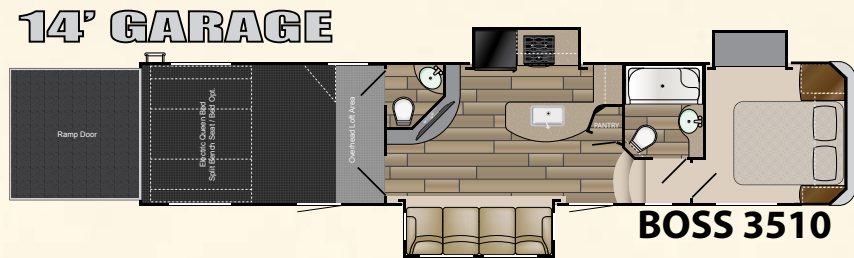

BOSS

Standard Features

- Universal docking center
- 2 x 15k BTU A/C units
- Electric lift bed with convertible sofa dinette
- Garage floor D-ring tie downs
- 30 gallon fuel station and timer
- Smart phone controllable garage stereo
- Beaver tail storage system
- Washer/Dryer prep (certain models)
- LED interior lighting
- Flush floor slide-outs
- 90" interior slide out height
- Night roller shades
- Solid surface countertops
- Undermount stainless sink
- Solid surface back splash
- Solid surface range cover
- 30" residential convection microwave oven
- Water filtration system
- 12 gallon DSI gas/electric water heater
- Porcelain toilet with foot flush
- Ducted 2nd A/C in bedroom

Options

- 3rd 15k BTU A/C with heat strip
- Dual Pane framless windows
- Cold Climate control package
- Dyson Cordless vacuum
- RV Refrigerator IPO Residential refer
- 22" RV Oven
- 32" Bedroom TV
- 32" Outside TV
- 40" Garage TV
- 2nd 20 Gallon Fuel Cell
- Cargo area carpet
- Patio Kit and rear awning
- Roll Down Screen door
- 3 Seasons room

BOSS

Model	Length	Dry	Hitch	Height	Awning	Tanks
BOSS 4290	46' 0"	14,835	3,285	13' 4"	20' & 11'	98 ^F 63 ^C 63 ^B
BOSS 3510	TBD	TBD	TBD	TBD	TBD	98 ^F 63 ^C 63 ^B

Your Local Cruiser RV Dealer:

MADE IN THE U.S.A.