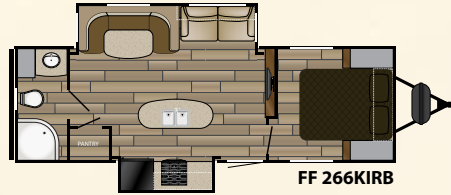

Signature Edition

FF 266KIRB

XTREME LITE