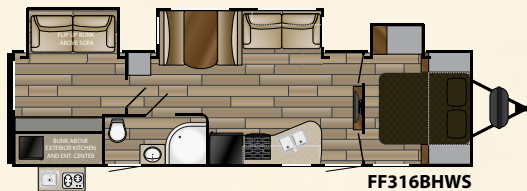

Signature Edition

FF 316BHWS

XTREME LITE