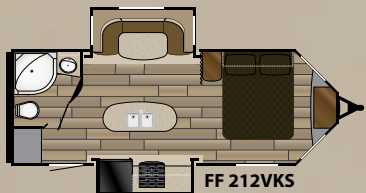

XTREME LITE

FF 212VKS