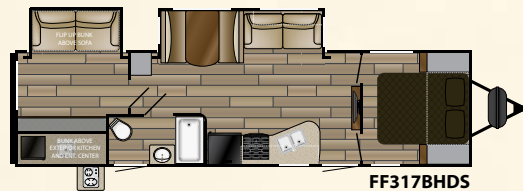

Signature Edition

FF 317BHDS

XTREME LITE