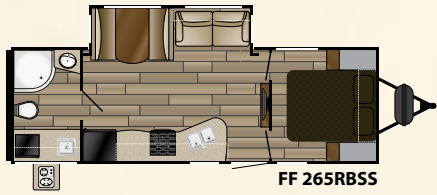

Signature Edition

FF 265RBSS