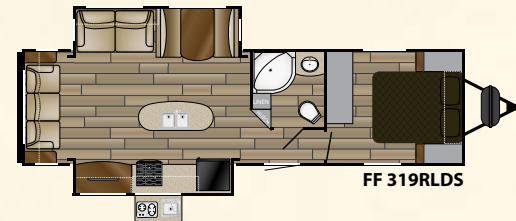

Signature Edition

FF 319RLDS

XTREME LITE