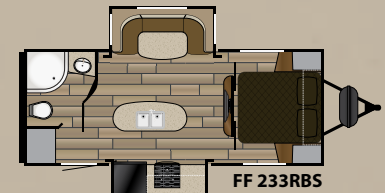

Signature Edition

XTREME LITE

FF 233RBS