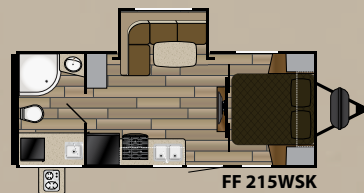

Signature Edition

XTREME LITE

FF 215WSK