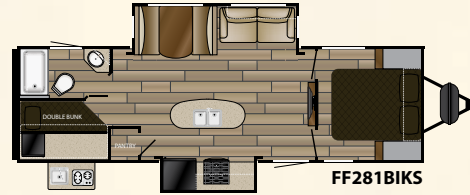

Signature Edition

FF 281BIKS

XTREME LITE