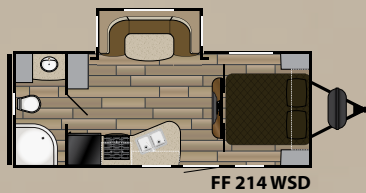

Signature Edition

XTREME LITE

FF 214 WSD