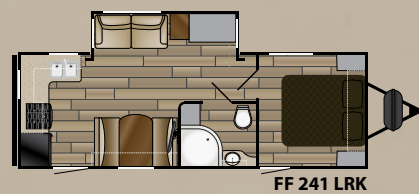

Signature Edition

XTREME LITE

FF 241 LRK