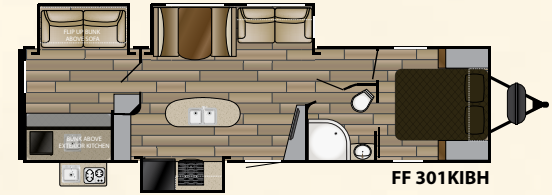

Signature Edition

FF 301KIBH

XTREME LITE