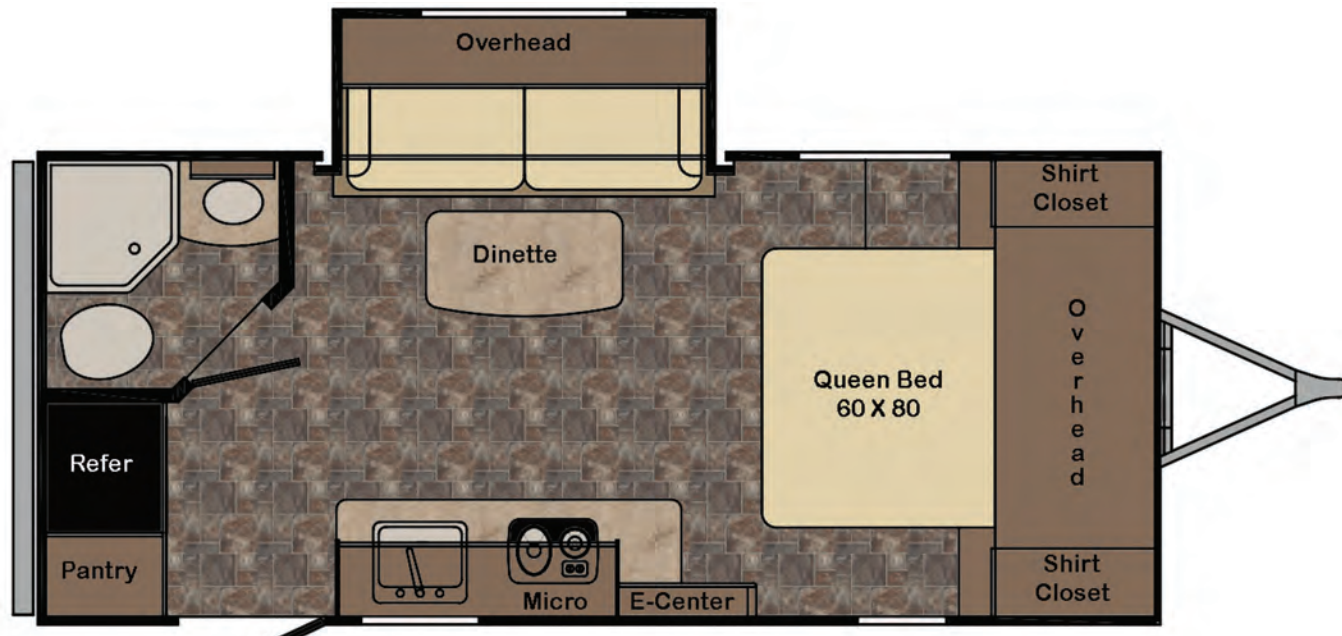

ST198RB

TRAVEL TRAILERS	ST198RB	ST221BH	ST237BH
GVWR	7394	7454	7512
UNLOADED WEIGHT	3976	4158	4632
CARRYING CAP.	3418	3296	2880
HITCH WEIGHT	394	454	512
AXLE WEIGHT	3582	3704	4120
EXTERIOR LENGTH	22'7"	25' 2"	25' 9"
EXT. BOX LENGTH	19'0"	22'	22' 5"
EXT. HEIGHT w/AC	10'6"	10'6"	10'6"
FRESH WATER CAP.	40	40	40
BLACK WATER CAP.	26	26	26
GRAY / GALLEY CAP.	40	26	26
L.P. GAS	2 - 20# BOTTLES	2 - 20# BOTTLES	2 - 20# BOTTLES
TIRE SIZE	205/75R14 C	205/75R14 C	205/75R14 C
TIRE RATED LOAD	1760# @ 50 PSI	1760# @ 50 PSI	1760# @ 50 PSI
RIMS	14 X 5J	14 X 5J	14 X 5J
RIM RATED LOAD	1760	1760	1760
GAWR	3500	3500	3500
AXLES PER UNIT	2	2	2
HITCH WEIGHT RATIO	10%	11%	11%
SLIDEOUTS PER UNIT	1	0	2
AWNING SIZE	13'	15'	14'