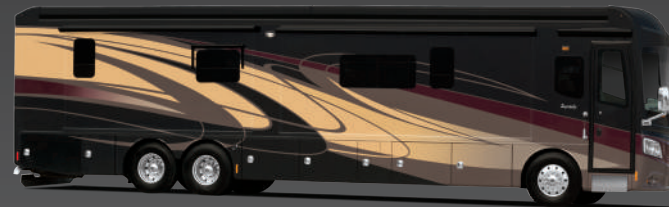

SATIN SILHOUETTE