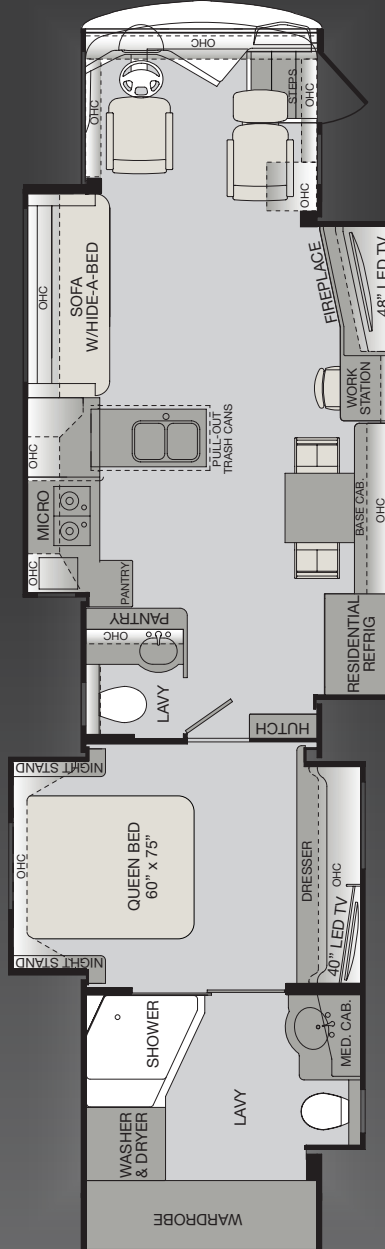

AT YOUR FINGERTIPS

45DUKE

45PALACE

Available options: 087, 107, 126, 129, 832, 856

Available options: 087, 107, 126, 129, 195, 832, 856, 878

FURNITURE OPTIONS

EXTERIOR/INTERIOR DÉCOR

"Build Your Own" at monacocoach.com