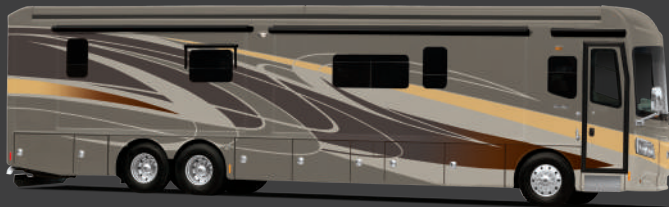

GRAND CANYON SUNSET