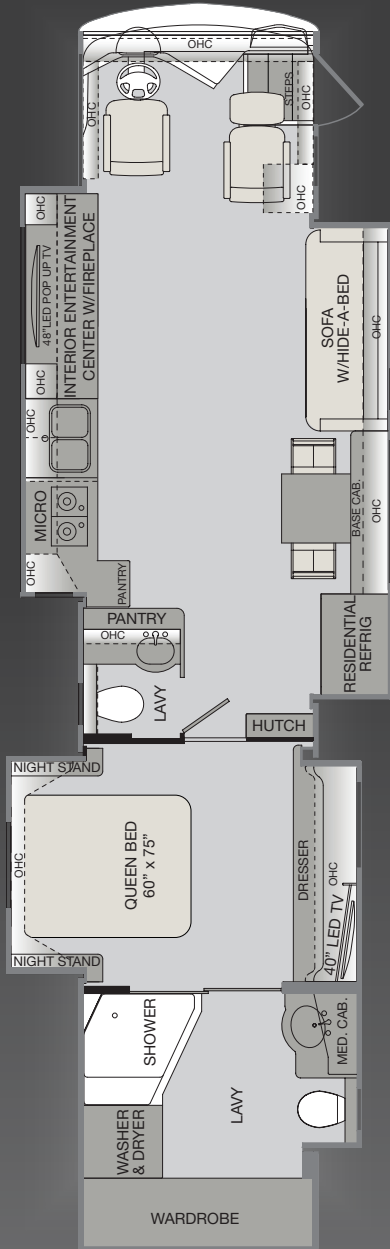

AT YOUR FINGERTIPS

45DUKE

45PALACE

Available options: 087, 107, 126, 129, 832, 856

Available options: 087, 107, 126, 129, 195, 832, 856, 878

FURNITURE OPTIONS

EXTERIOR/INTERIOR DÉCOR

"Build Your Own" at monacocoach.com