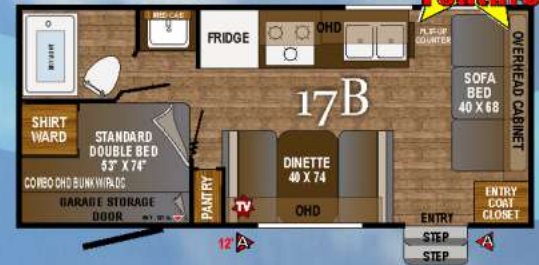

The Ultimate Outdoors
Camping

FOUR SEASONS

BLACK ROCK

BLACK ROCK
FOUR
SEASONS

BLACK ROCK

TV Indicates pre-wired locations where TV's can be installed

"Welcome to the Outdoors" - BlackRock Package

Vaulted Radius Ceiling (Approx 5" Additional Headroom)
 Norcold Fridge with "ALL NEW" Black Fridge Inserts
 Dinette Drawer System (1 Pot & Pan Drawer)
 Knife Rack behind Range
 Full Extension Metal Drawer Guides (All Drawers)
 Black Tank Flush / Attic Vent
 Exterior Shower
 Extra Counter Space - Range Cover, 2 Sink Lids, Flip-Up Counter
 Microwave / HD TV Ant / Bluetooth CD-DVD Player
 LP/110V DSI Water Heater with Single Lever Bypass
 Residential Shower Surround Tub Walls
 Nightshades
 Bathroom Heat Duct
 Porch Light
 3 Burner Cooktop with Oven
 Thermal Insulated Bath Skylight
 Foot Flush Toilet
 Forced Air Direct Spark Ignition Furnace with Thermostat
 Granite Designed Countertops & Nightstands
 Towel Hooks in Bathroom
 Cooler Sized Luggage Compartments (Most Models)
 XL Fresh Water Dump Valve
 37" Residential Height Countertops
 Laminated Fiberglass Dinette Seat Construction
 Raised Panel Mortise & Tenon Galley Cabinet Doors
 Safety Package - Includes Propane Detector, Fire Extinguisher
 & Carbon Monoxide Detector
 Atwood 3000lb Power Tongue Jack with LED Light
 Black XL Adjustable Pitch Power Awning
 Coleman Mach 13.5 A/C

Options

*Aluminum Wheels
 *2 Swivel Rockers IPO Sofa (22RKS)
 *Bedroom Convertible Sofa - (22BHS)
 *Center Awning Cradle (NA 17B, 19B)
 *CSA 

BLACK ROCK
FOUR SEASONS

FOUR SEASONS The Ultimate Outdoors Camping
BLACK ROCK