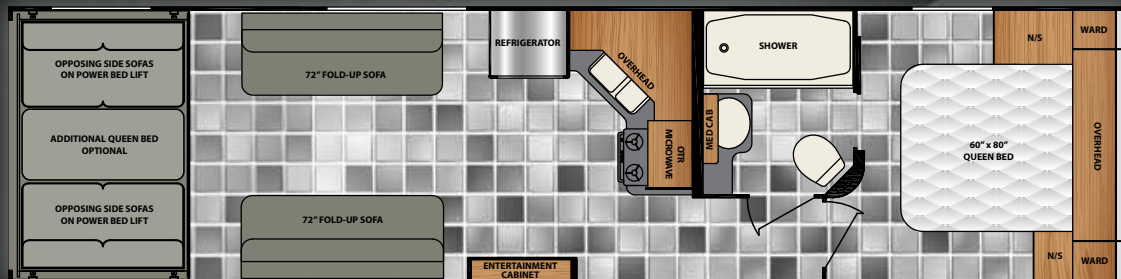

32SC

Premium Travel Trailers & Fifth Wheels

WINNEBAGO
TOWABLES™