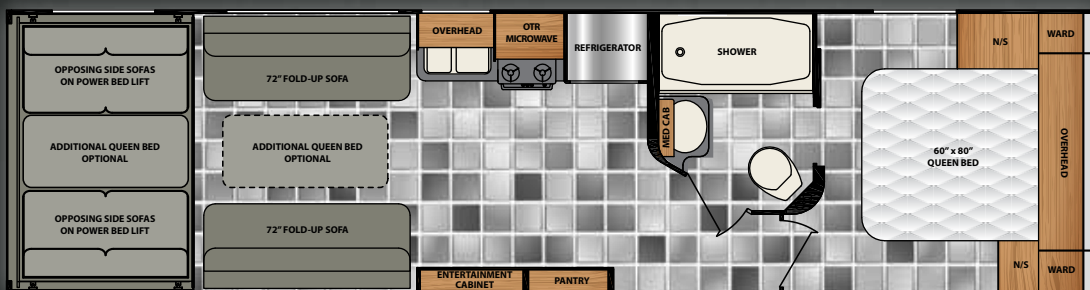

SPYDER Toy Hauler

SPYDER

29RQ

Premium Travel Trailers & Fifth Wheels

WINNEBAGO
TOWABLES™