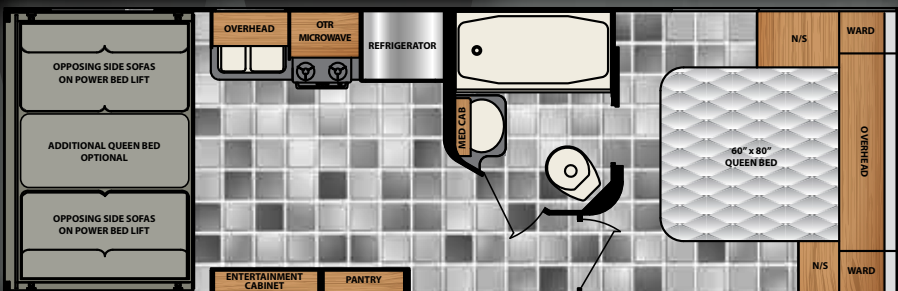

SPYDER Toy Hauler

SPYDER

24FQ