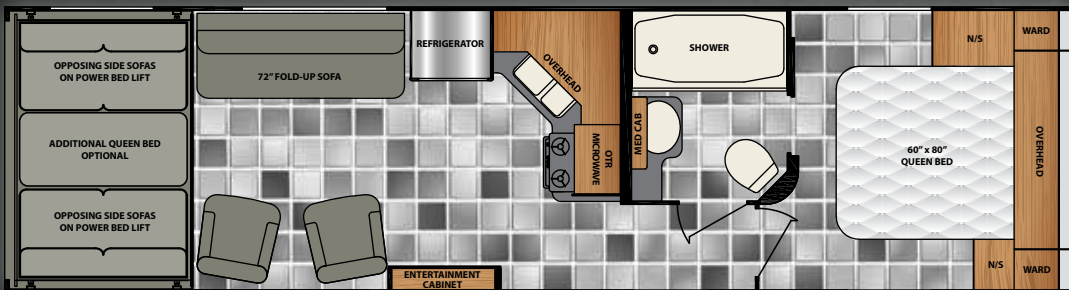

SPYDER Toy Hauler

SPYDER

28SC

Premium Travel Trailers & Fifth Wheels

WINNEBAGO
TOWABLES™