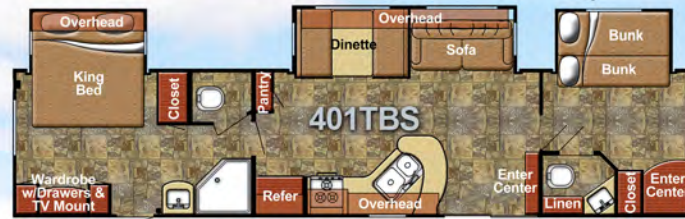

Travel Trailers

Special Editions

Materials and specifications of our Special Editions are subject to change. Check with your Dealer for details.

Lodge Series

Additional Lodge Standard Features

- 35,000 BTU Furnace
- 50 Amp Svc. w/65 Amp Converter
- Hide-A-Bed Sofa (381FRS, 382RMS LR; 40DEN Den)
- 10 gal 110V/Gas DSI Water Heater
- Detachable Hitch
- Residential Refrigerator
- Residential Range w/24" Oven
- Patio Door
- Bedroom Slide (Select models)
- 4-Dr. Overhead Storage Cabinet

Interior Decor Choices

Standard Vinyl Flooring

Standard Cabinetry

Lodge Series Carpet

Canyon Decor

Utah Decor

Buffalo Decor

Heatherton Decor