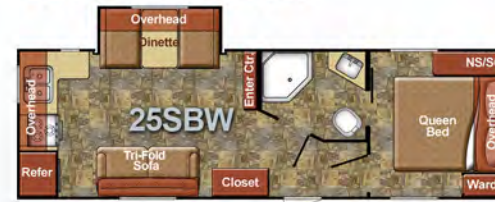

Packages

Royal Edition Package (Required)

- Radial Tires
- Tub Surround
- (2) 30 lb. LP Bottles
- Safety Glass Windows
- Foot Flush Toilet
- TV Antenna w/Power Booster
- Bedspread
- Diamond Plate Front
- Skylight
- 6 Gal. Gas DSI Water Heater (N/A Lodges)

Convenience Package

- Outside Speakers
- Outside Shower
- Pot & Pan Drawer
- Pleated Shades
- Swing-Away Door Handle

Options

- Bedroom Carpet
- Upgrade to Woodgrain Vinyl Flooring
- 15,000 BTU Air Conditioner
- 2nd 13,500 BTU Roof A/C (Lodge Series)
- 6 Gal 110V/Gas DSI Water Heater
- Fantastic Attic Fan
- 26" LCD Flat Screen HD TV
- Swing Arm TV Bracket
- Inside/Outside TV Brackets
- Spin-Around TV (269BHG, 259RBS, 271DDS, 321TBS)
- Electric Fireplace/Heater
- Tri-Fold Hide-A-Bed
- Rocker/Recliner in place of Barrel Chair
- Kids Kube (32TBHT, 321TBS, 401TBS)
- Ceiling Fan (Lodges; N/A 371TBS, 372TBS)
- 60" Premium Foam Queen Mattress
- Stove & Sink Covers
- Shower Pan in place of Tub
- Sun Room (Super Slides)
- Aluminum Wheels
- Spare Tire
- Electric Awning
- Power Front Hitch Jack
- (4) Stabilizer Jacks (Manual or Electric)
- Swing-Away Door Handle(s)
- Roof Rack & Ladder, Bike Rack
- Outside Kitchen (Select models)
- Enclosed Underbelly
- Silver Exterior

Travel Trailers