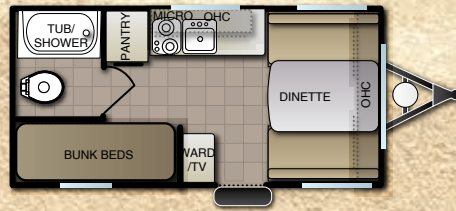

ECON

Liteweight Luxury

Pacific
Coachworks®

Floor Plans

12rb

14bb

15rds

14rbs

Tandem Axles

SPECIFICATIONS

MODEL	E12RB	E14BB	E14RBS	E15RDS	E16BB	E16RB	E18RBS	E20BBS	E20RLS
EXT LENGTH	17'-4"	18'-1"	19'-5"	20'-5"	20'-10"	20'-10"	22'-5"	25'-7"	24'-6"
EXT WIDTH	84"	84"	84"	84"	84"	84"	84"	84"	84"
INT HEIGHT	78"	78"	78"	78"	78"	78"	78"	78"	78"
GVWR	3,850	3,850	3,850	3,850	3,850	3,850	5,500	5,500	5,500
AXLE WEIGHT	1,800	2,180	2,240	2,570	2,180	2,385	2,905	3,170	3,170
HITCH WEIGHT	170	320	450	350	290	340	395	430	430
UVW	1,990	2,520	2,700	2,940	2,490	2,745	3,320	3,600	3,620
PAYLOAD	1,170	1,330	1,140	910	1,360	1,105	2,180	1,900	1,880
FRESH WATER	25 GAL	25 GAL	25 GAL	25 GAL	25 GAL	25 GAL	25 GAL	25 GAL	25 GAL
GRAY WATER	15 GAL	15 GAL	15 GAL	15 GAL	15 GAL	15 GAL	35 GAL	35 GAL	35 GAL
BLACK WATER	10 GAL	10 GAL	10 GAL	10 GAL	10 GAL	10 GAL	35 GAL	35 GAL	35 GAL

ECON FEATURES

FEATURES

- 3,500 lb Rated Axle(s)
- 6 gallon gas Water Heater
- Aluminum Frame Laminated Walls
- Coach Net Road Side Assistance
- Custom Fit LCI Chassis
- Front Diamond Plate
- Furnace
- Hi Output Cooktop
- Insulated Ceiling, Floor & Walls
- Laminated Fiberglass Sidewalls
- Pillow Top Mattress
- Porcelain Toilet
- Refrigerator
- Seamless One Piece Rubber Roof
- Solid Wood Cabinetry
- TV Antenna Ready
- Upgraded Seat Cushions
- Upgraded Window Treatments
- Upgraded Floor Covering

OPTIONS

OPTIONS

- A/C 13.5 BTU
- Awning - Manual
- Awning - Power (18RBS, 20RLS, 20BBS)
- Bath Skylight
- Front Window w/ Rockguard
- Glass Shower Door
- Heat Pads
- Microwave Oven
- Oven IPO Cook Top
- Sani Flush - Black Tank
- Sink Cover
- Spare Tire & Carrier
- Stab Jacks (4)
- Stereo with Speakers
- TV 22" Livingroom
- TV Antenna
- Winterizing Kit