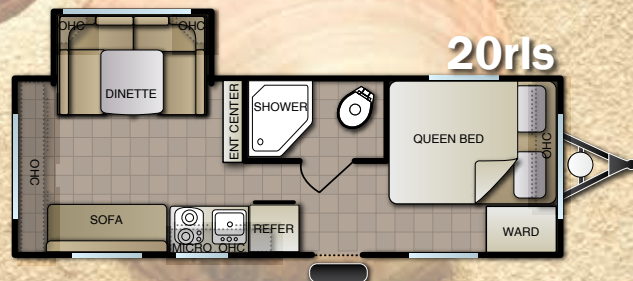

Tandem Axles

SPECIFICATIONS

MODEL	E12RB	E14BB	E14RBS	E15RDS	E16BB	E16RB	E18RBS	E20BBS	E20RLS
EXT LENGTH	17'-4"	18'-1"	19'-5"	20'-5"	20'-10"	20'-10"	22'-5"	25'-7"	24'-6"
EXT WIDTH	84"	84"	84"	84"	84"	84"	84"	84"	84"
INT HEIGHT	78"	78"	78"	78"	78"	78"	78"	78"	78"
GVWR	3,850	3,850	3,850	3,850	3,850	3,850	5,500	5,500	5,500
AXLE WEIGHT	1,800	2,180	2,240	2,570	2,180	2,385	2,905	3,170	3,170
HITCH WEIGHT	170	320	450	350	290	340	395	430	430
UVW	1,990	2,520	2,700	2,940	2,490	2,745	3,320	3,600	3,620
PAYLOAD	1,170	1,330	1,140	910	1,360	1,105	2,180	1,900	1,880
FRESH WATER	25 GAL	25 GAL	25 GAL	25 GAL	25 GAL	25 GAL	25 GAL	25 GAL	25 GAL
GRAY WATER	15 GAL	15 GAL	15 GAL	15 GAL	15 GAL	15 GAL	35 GAL	35 GAL	35 GAL
BLACK WATER	10 GAL	10 GAL	10 GAL	10 GAL	10 GAL	10 GAL	35 GAL	35 GAL	35 GAL