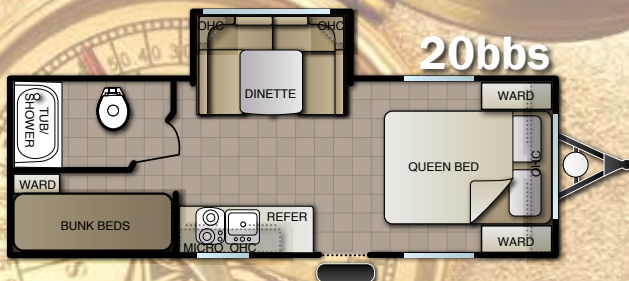

Tandem Axles

SPECIFICATIONS

MODEL	E12RB	E14BB	E14RBS	E15RDS	E16BB	E16RB	E18RBS	E20BBS	E20RLS
EXT LENGTH	17'-4"	18'-1"	19'-5"	20'-5"	20'-10"	20'-10"	22'-5"	25'-7"	24'-6"
EXT WIDTH	84"	84"	84"	84"	84"	84"	84"	84"	84"
INT HEIGHT	78"	78"	78"	78"	78"	78"	78"	78"	78"
GVWR	3,850	3,850	3,850	3,850	3,850	3,850	5,500	5,500	5,500
AXLE WEIGHT	1,800	2,180	2,240	2,570	2,180	2,385	2,905	3,170	3,170
HITCH WEIGHT	170	320	450	350	290	340	395	430	430
UVW	1,990	2,520	2,700	2,940	2,490	2,745	3,320	3,600	3,620
PAYLOAD	1,170	1,330	1,140	910	1,360	1,105	2,180	1,900	1,880
FRESH WATER	25 GAL	25 GAL	25 GAL	25 GAL	25 GAL	25 GAL	25 GAL	25 GAL	25 GAL
GRAY WATER	15 GAL	15 GAL	15 GAL	15 GAL	15 GAL	15 GAL	35 GAL	35 GAL	35 GAL
BLACK WATER	10 GAL	10 GAL	10 GAL	10 GAL	10 GAL	10 GAL	35 GAL	35 GAL	35 GAL