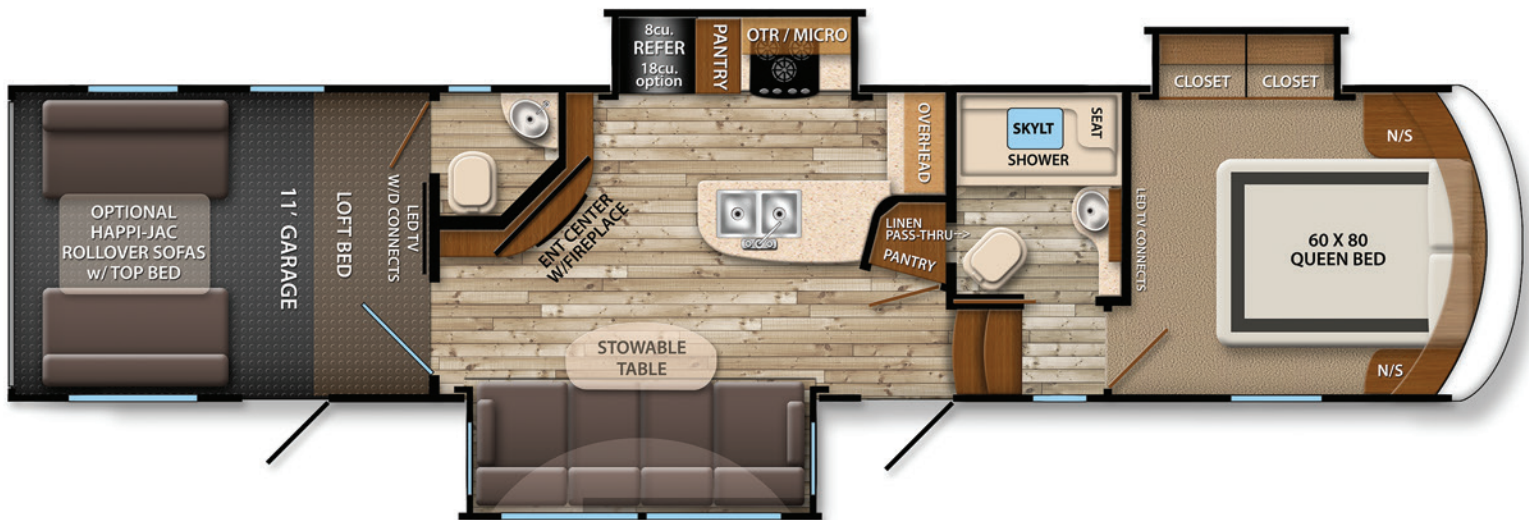

MOMENTUM

M-CLASS

350M

NEW!

KEY SPECIFICATIONS

Dry Weight: 13,500 lbs.
Hitch: 2,900 lbs.
Length: 38' 9"
Height: 13' 6" (Overall)
Garage Length: 11'

Capacities:
117g Fresh Water
78g Gray Water
75g Waste

KEY FEATURES

- Double Axle
- 1.5 Bath
- Radius Entertainment Center w/ 46" LED TV & Fireplace
- 18 cu ft Refer Option
- 1/2 bath w/Skylight & Opt. Power Vent Fan
- Optional Exterior Entertainment Center w/ 32" TV

- 30" Stainless Steel Microwave
- New M-Class Front Cap w/ LED Lighting
- Interior & Exterior Blue LED Accents
- Large Pantry w/Broom Storage
- Main Bathroom Pocket Door
- Folding Glass Range Cover
- LED Interior Puck Lighting

www.GrandDesignRV.com
574-825-8000

GRAND DESIGN
RECREATIONAL VEHICLES