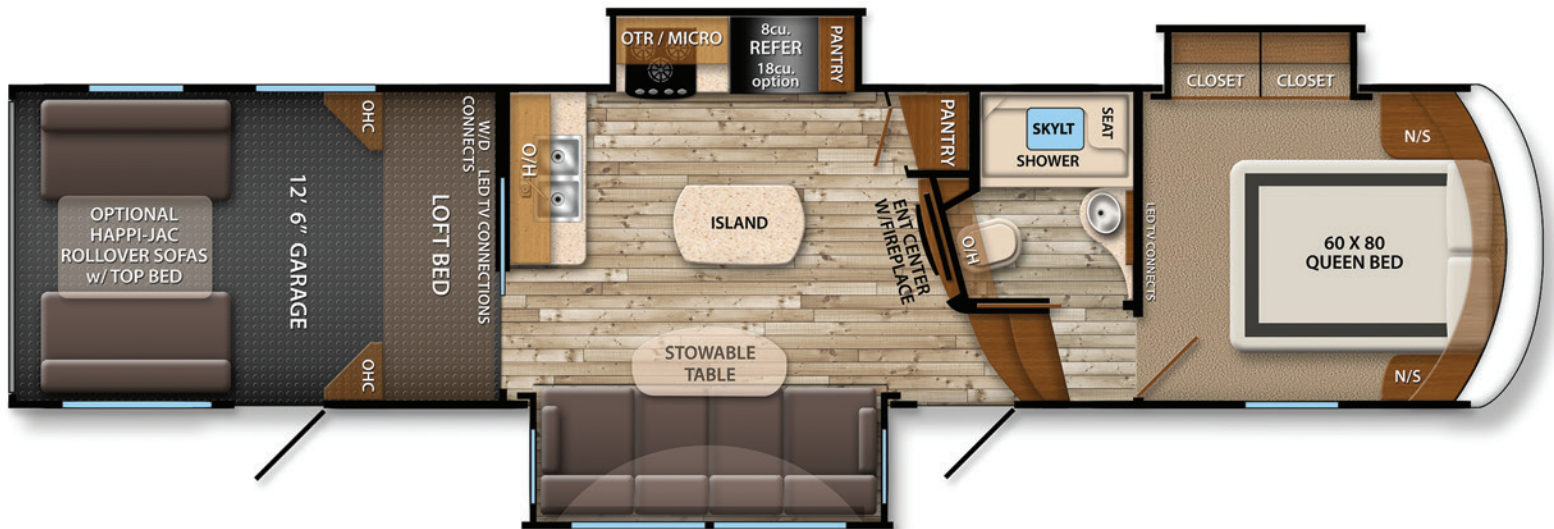

MOMENTUM

M-CLASS

348M

NEW!

KEY SPECIFICATIONS

Dry Weight: 13,400 lbs.
Hitch: 3,100 lbs.
Length: 38' 5"
Height: 13' 6" (Overall)
Garage Length: 12' 6"

Capacities:
115g Fresh Water
104g Gray Water
52g Waste

KEY FEATURES

- Double Axle
- 12' 6" Garage
- Glass Pocket Sliding garage Door
- 18 cu ft Refer Option
- Optional Exterior Entertainment Center w/ 32" TV

- 30" Stainless Steel Microwave
- New M-Class Front Cap w/ LED Lighting
- Interior & Exterior Blue LED Accents
- Large Pantry w/Broom Storage
- Main Bathroom Pocket Door
- Folding Glass Range Cover

www.GrandDesignRV.com
574-825-8000

GRAND DESIGN
RECREATIONAL VEHICLES