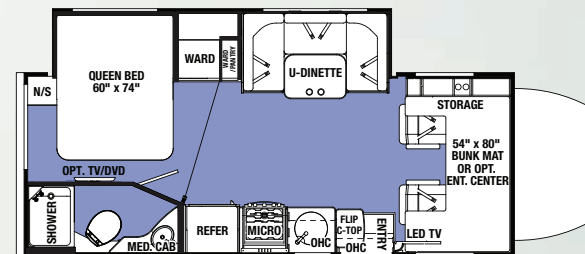

Sunseeker
BY FOREST RIVER

MBS

MERCEDES BENZ SERIES

The quality you've come to expect, paired with a fuel efficient diesel platform.

Shown in Malt Decor

NEW! Optional Trekker Low Profile Fiberglass front cap with built-in entertainment center IPO overhead bunk mat.

MBS 2400 W

2400W

BlueTec Diesel Engine

BlueTec SCR Technology is one of the world's cleanest diesel engines, delivering more power, while producing fewer emissions. The 3.0L V-6 engine boasts 188 hp and 325 lb-ft of rated torque.

Sunseeker MBS	2400R	2400S	2400W
Wheelbase	170.3	170.3	170.3
GVWR	11030	11030	11030
GAWRR	7720	7720	7720
GAWRF	4080	4080	4080
UVW	9852	9700	9924
GCWR	15250	15250	15250
CCC	1178	1330	1106
Fuel Capacity (Gal)	26.4	26.4	26.4
Hitch Rating	4200/350	4200/350	4200/350
Length - Bumper To Bumper	24'-11"	24'-8"	24'-11"
Exterior Height With A/C	11'-3"	11'-3"	11'-3"
Exterior Width	94.5"	94.5"	94.5"
Interior Width	91"	91"	91"
Interior Height Frt/Rear	81"/74"	81"/74"	81"
Fresh/Grey/Black Water (Gal)	35/30/30	35/33/33	35/32/32
L.P. Capacity (Gal)	9.8	9.8	9.8
Awning Length	16'	15'-6"	16'
Water Heater (Gal)	6	6	6
Exterior Storage (Cu. Ft.)	75	67	50.3