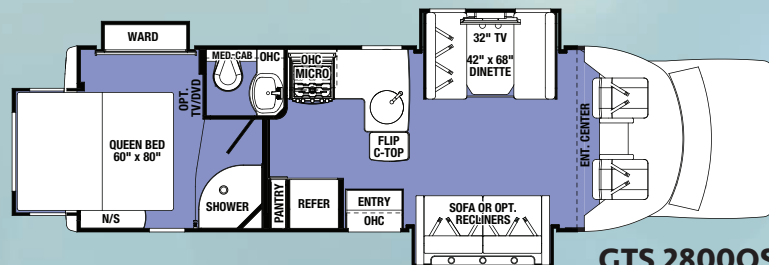

2430S

GTS GRAND TOURING SERIES

Shown in Flint Decor

The streamlined GTS is the perfect vehicle for the ultimate getaway.

OPT. RECLINERS
2800

GTS 2430S

GTS 2800QS

Sunseeker GTS	2430	2800
WHEELBASE	176"	212"
GVWR	14500	14500
GAWRR	9600	9600
GAWRF	5000	5000
UVW	10920	11596
GCWR	22000	22000
CCC	3580	2904
FUEL CAPACITY (GAL)	55	55
HITCH RATING	7500/500	7500/500
LENGTH - BUMPER TO BUMPER	25'-9"	30'-4"
EXTERIOR HEIGHT WITH A/C	10'-8"	10'-8"
EXTERIOR WIDTH	97"	97"
INTERIOR WIDTH	91"	91"
INTERIOR HEIGHT FRT/REAR	81"/75.5"	81"/75.5"
FRESH WATER (GAL)	42/39/39	43/42/28
L.P. CAPACITY (GAL)	9.8	9.8
AWNING LENGTH	15'-6"	18'
WATER HEATER (GAL)	6	6
EXTERIOR STORAGE (CU. FT.)	37.8	73