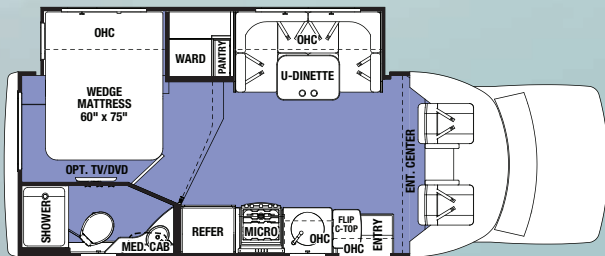

2430S

GTS GRAND TOURING SERIES

Shown in Flint Decor

The streamlined GTS is the perfect vehicle for the ultimate getaway.

OPT. RECLINERS
2800

GTS 2430S

GTS 2800QS

Sunseeker GTS	2430	2800
WHEELBASE	176"	212"
GVWR	14500	14500
GAWRR	9600	9600
GAWRF	5000	5000
UVW	10920	11596
GCWR	22000	22000
CCC	3580	2904
FUEL CAPACITY (GAL)	55	55
HITCH RATING	7500/500	7500/500
LENGTH - BUMPER TO BUMPER	25'-9"	30'-4"
EXTERIOR HEIGHT WITH A/C	10'-8"	10'-8"
EXTERIOR WIDTH	97"	97"
INTERIOR WIDTH	91"	91"
INTERIOR HEIGHT FRT/REAR	81"/75.5"	81"/75.5"
FRESH WATER (GAL)	42/39/39	43/42/28
L.P. CAPACITY (GAL)	9.8	9.8
AWNING LENGTH	15'-6"	18'
WATER HEATER (GAL)	6	6
EXTERIOR STORAGE (CU. FT.)	37.8	73