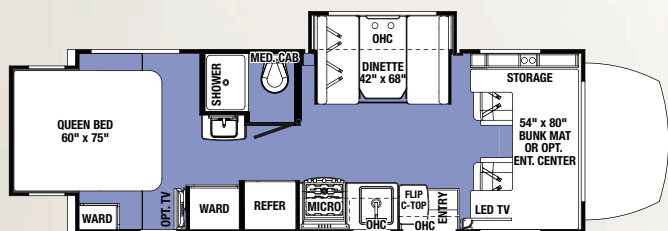

MBS 2400 R

Shown in Malt Decor