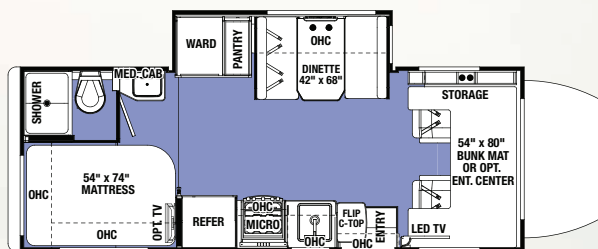

MBS 2400 S

NEW! Optional Trekker Low Profile Fiberglass front cap with built-in entertainment center IPO overhead bunk mat.