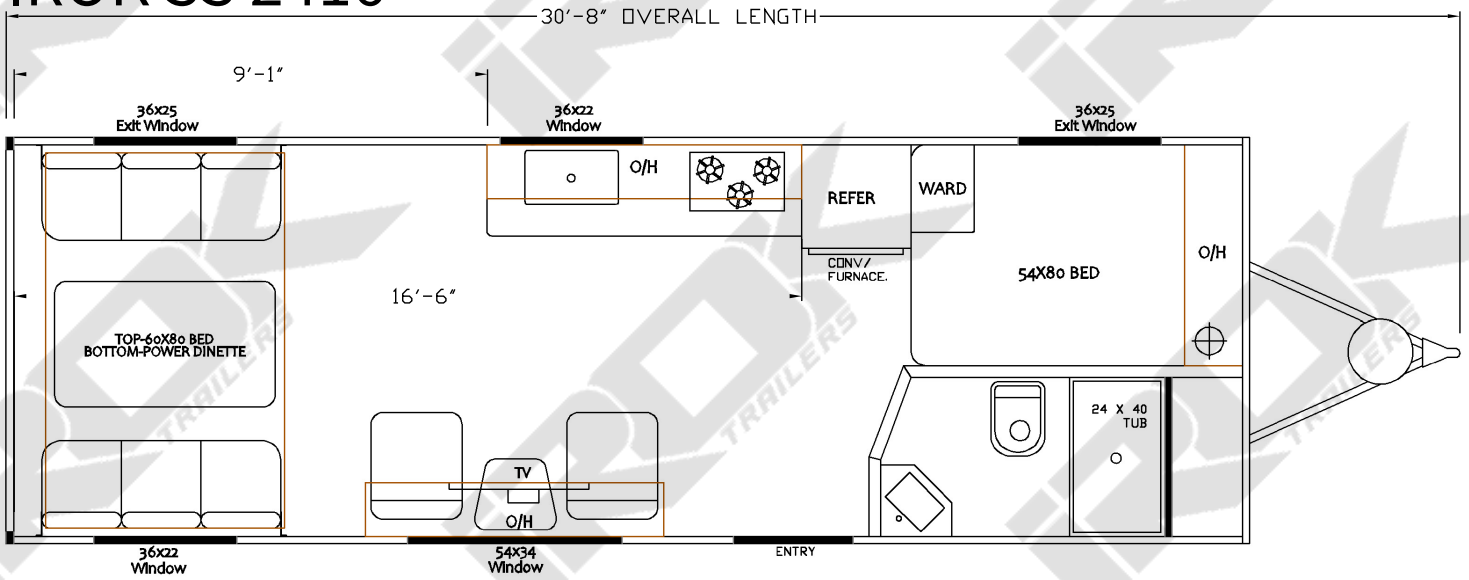

IROK SS 2416