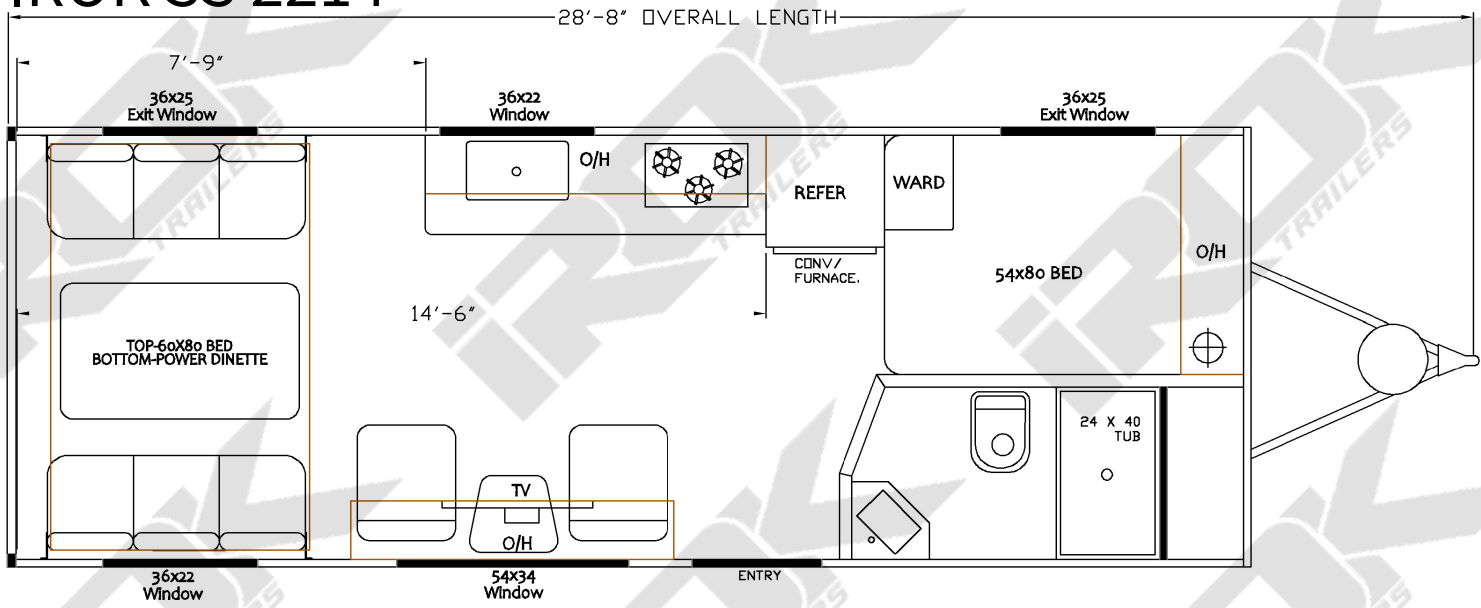

IROK SS 2214