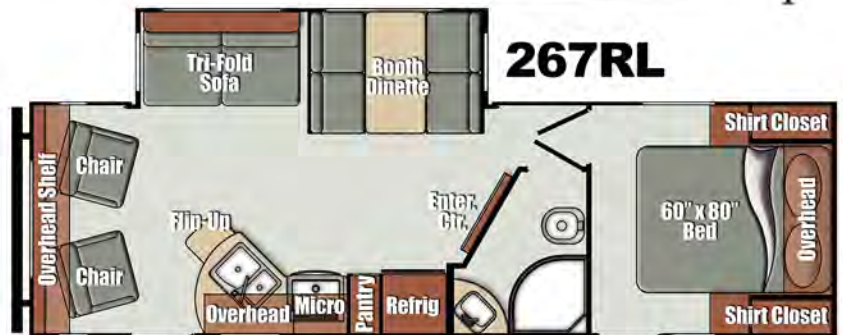

Included Accessories, Ranch Edition

Power Package

- Electric Awning
- LED Awning Lights w/Speakers

World Package

- Molded Fiberglass Cap w/LED Light Strips
- Fold-Away Grab Handle
- Radial Tires w/Aluminum Rims

Home On The Range Package

- Heated & Enclosed Underbelly
- Tinted Safety Glass Jalousie Windows
- Glass Shower Door (n/a w/Tub)
- Exterior Spray Port
- 6 Gal DSI Gas/Electric Water Heater
- Diamond Plate Rock Guard
- Spare Tire w/Carrier
- Premium Foam Mattress for Queen Bed
- (2) 20 lb. LP Tanks w/Cover
- Full Ball-Bearing Drawer Glides
- Decorative Window Treatments w/Pleated Shades
- Decorative Stove Top Backsplash
- LED Interior Lighting

- Power Tongue Jack
- (4) Electric Stabilizer Jacks

- Solid-Surface Countertop w/Sink Cover and Glass Range Cover
- Upgraded Exterior

- Friction Hinge Entry Door(s)
- Slam Latch Baggage Doors w/Magnetic Catches
- Flush Mount 3-Burner Gas Range & Oven
- Microwave
- 6 cu. ft. Two-Door Refrigerator/Freezer
- Cable/Satellite TV Hookup
- Tub/Shower Surround
- Stonecast Undermount Double Sink
- High-Rise Faucet w/Pull-Out Sprayer
- USB Charging Ports
- Skylight over Tub/Shower
- High-Performance Vinyl Flooring
- Underbed Storage w/Shoe Cubby
- Home Theater Blue Tooth Stereo w/ Speakers
- LED Light Bar in Front Pass-Through

Included Options, Ranch Edition

- 15K BTU Roof Air Conditioner
- 2nd 13.5K BTU Air Conditioner (req. 50 Amp Svc.)
- (2) Recliners in place of Barrel Chairs
- Electric Fireplace/Heater
- Battery Disconnect Switch
- Deluxe Front Overhead Cabinet
- Black Tank Flush
- Solid Step® Entry Step