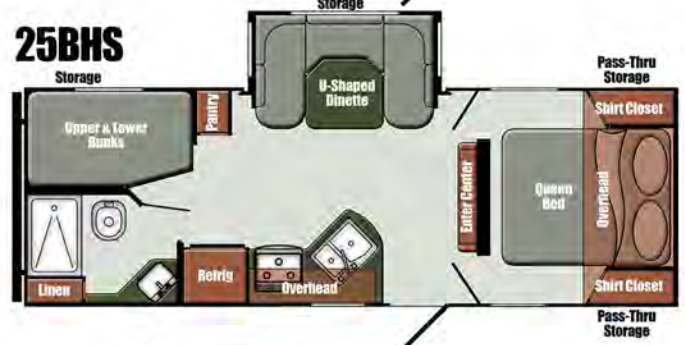

Electrical

- Satellite-Ready Prep
- LED Light in Pass-Through
- System Monitor Panel
- TV Antenna w/Power Booster
- LED Step Light w/Switch
- Solar-Ready Prep
- 30 AMP 35' Power Cord w/Storage
- 55 Amp Converter w/Charger and LED Indicators

Furnishings

- Jackknife Sofa (28BBS)
- 60" x 74" Bed
- Upper & Lower Bunk Beds (25BHS, 28BBS)

Kitchen Appliances

- Power Range Hood w/Light
- 6.0 cu. ft. 2-Door Refrigerator
- Flush Mount 3-Burner Gas Range and Oven

Bath

- Foot Flush Toilet
- Power Bath Vent
- Medicine Cabinet w/Mirror
- Shower Curtain
- 24" x 36" Shower
- Skylight

Windows & Doors

- Friction Hinge Entry Door
- Black Radius Tinted Windows
- Radius Compartment Doors

Exterior

- One-Piece Vinyl Roof
- Fiberglass Exterior Sidewalls
- Easy Lube Axles
- Radius Metal & Fender Skirts
- 14" Radial Tires with Aluminum Rims
- Deluxe Slam-Latch Compartment Doors
- (4) Electric Stabilizer Jacks

Included Extras

- Electric Awning w/LED Lights
- Battery Disconnect Switch
- Microwave Oven
- Molded Shower Surround
- Blue Tooth Home Theater Stereo w/Speakers
- Interior & Exterior TV Mounting Brackets
- Power Tongue Jack
- Premium Upgrade Mattress
- 14" Spare Tire w/Carrier
- Outside Spray Port
- 6 Gal DSI Gas/Electric Water Heater
- 60/40 Sink Cover
- Range Cover
- Electric Fireplace
- Fold-Away Grab Handle
- Black Tank Flush

Specifications

Specifications are approximate & subject to change. Check the sticker in your unit for actual weights.

	Ranch Edition		LE Series			
	267RL	293RK	24RBS	25BHS	28BBS	28CRB
Length	32'2"	34'6"	24'8"	27'2"	31'2"	30'3"
Width	96"	96"	96"	96"	96"	96"
Height	11'2"	11'4"	10'6"	11'0"	11'0"	10'11"
Weight	6,043	6,818	4,700	5,040	5,820	6,120
Hitch Wgt	660	700	530	540	640	520
Net Carry Cap	3,417	2,882	2,340	2,000	1,220	1,400
Fresh Water	36 Gal	36 Gal	35 Gal	35 Gal	35 Gal	35 Gal
Gry/Blk Tnks	29/29	58/29	28/28	28/28	28/28	28/28
Furnace	30,000	30,000	20,000	20,000	30,000	30,000
Hot Water	6 Gal	6 Gal	6 Gal	6 Gal	6 Gal	6 Gal
LP Tanks	2 x 20	2 x 20	2 x 20	2 x 20	2 x 20	2 x 20

A FUN TOWN RV EXCLUSIVE!