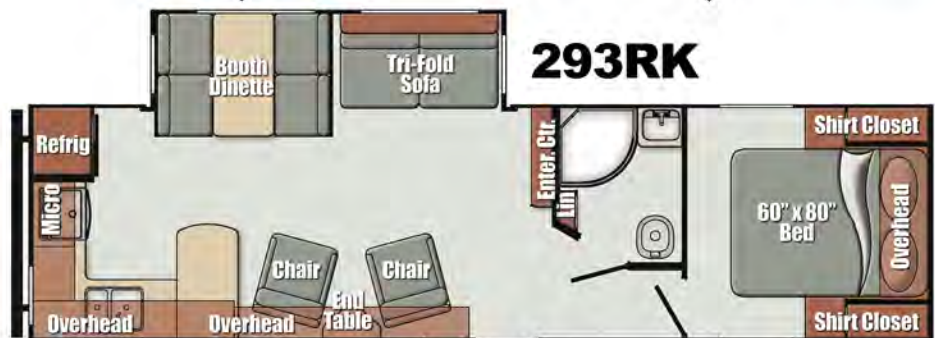

Included Accessories, Ranch Edition

Power Package

- Electric Awning
- LED Awning Lights w/Speakers

World Package

- Molded Fiberglass Cap w/LED Light Strips
- Fold-Away Grab Handle
- Radial Tires w/Aluminum Rims

Home On The Range Package

- Heated & Enclosed Underbelly
- Tinted Safety Glass Jalousie Windows
- Glass Shower Door (n/a w/Tub)
- Exterior Spray Port
- 6 Gal DSI Gas/Electric Water Heater
- Diamond Plate Rock Guard
- Spare Tire w/Carrier
- Premium Foam Mattress for Queen Bed
- (2) 20 lb. LP Tanks w/Cover
- Full Ball-Bearing Drawer Glides
- Decorative Window Treatments w/Pleated Shades
- Decorative Stove Top Backsplash
- LED Interior Lighting

- Power Tongue Jack
- (4) Electric Stabilizer Jacks

- Solid-Surface Countertop w/Sink Cover and Glass Range Cover
- Upgraded Exterior

- Friction Hinge Entry Door(s)
- Slam Latch Baggage Doors w/Magnetic Catches
- Flush Mount 3-Burner Gas Range & Oven
- Microwave
- 6 cu. ft. Two-Door Refrigerator/Freezer
- Cable/Satellite TV Hookup
- Tub/Shower Surround
- Stonecast Undermount Double Sink
- High-Rise Faucet w/Pull-Out Sprayer
- USB Charging Ports
- Skylight over Tub/Shower
- High-Performance Vinyl Flooring
- Underbed Storage w/Shoe Cubby
- Home Theater Blue Tooth Stereo w/ Speakers
- LED Light Bar in Front Pass-Through

Included Options, Ranch Edition

- 15K BTU Roof Air Conditioner
- 2nd 13.5K BTU Air Conditioner (req. 50 Amp Svc.)
- (2) Recliners in place of Barrel Chairs
- Electric Fireplace/Heater
- Battery Disconnect Switch
- Deluxe Front Overhead Cabinet
- Black Tank Flush
- Solid Step® Entry Step