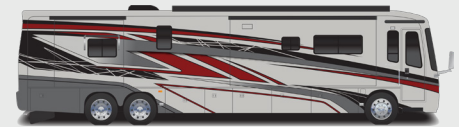

Crimson Grey