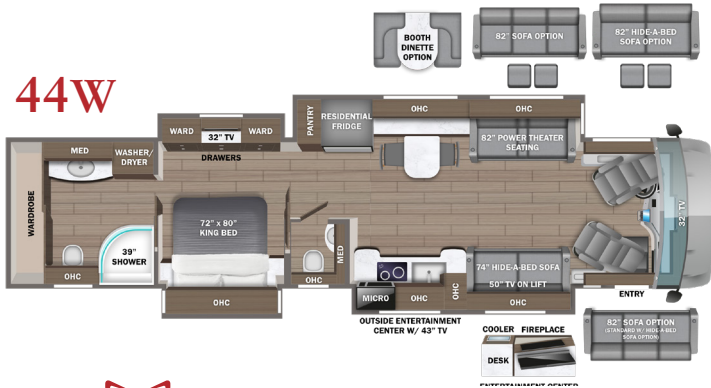

2025 ASPIRE

Luxury Diesel Motorhome

40P

44B

44D

44R

44W

44Z

PAINT SELECTIONS

ENTEGR
COACH