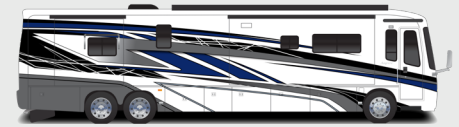

PAINT SELECTIONS

Burgundy Bliss