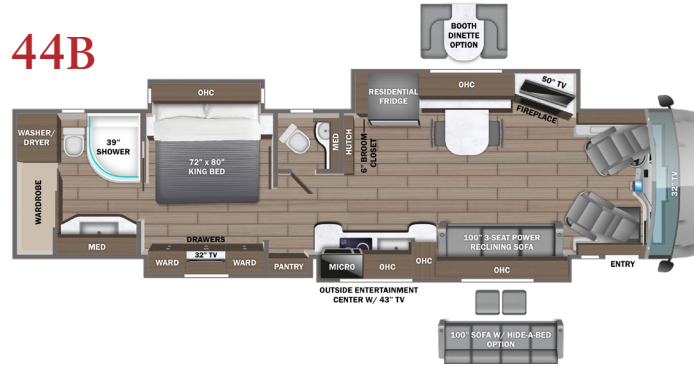

2025 ASPIRE

Luxury Diesel Motorhome

40P

44B

44D

44R

44W

44Z

PAINT SELECTIONS

ENTEGR
COACH