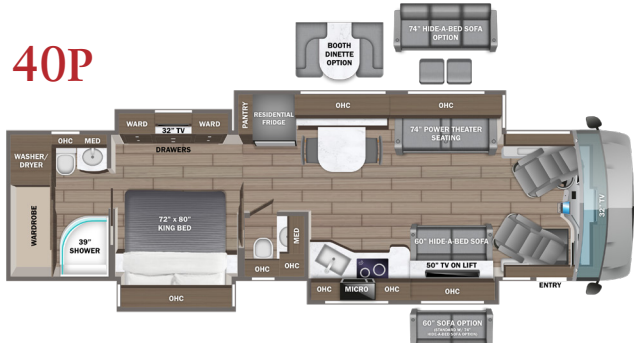

2025 ASPIRE

Luxury Diesel Motorhome

40P