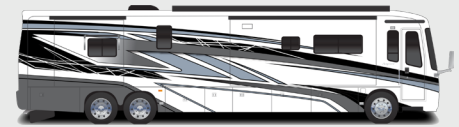

White Coral