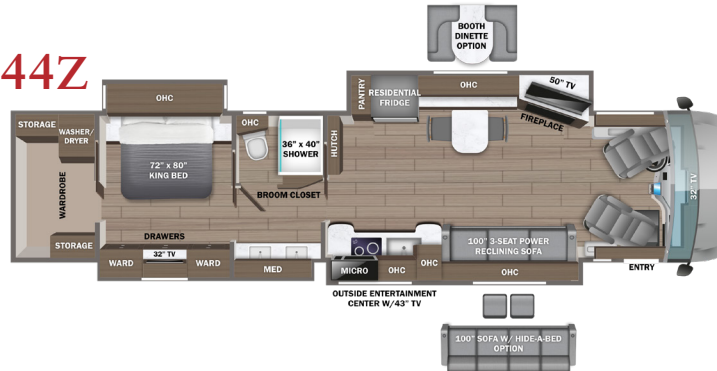

2025 ASPIRE

Luxury Diesel Motorhome

40P

44B

44D

44R

44W

44Z

PAINT SELECTIONS

ENTEGR
COACH