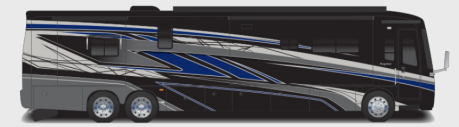

Ultrasonic Blue