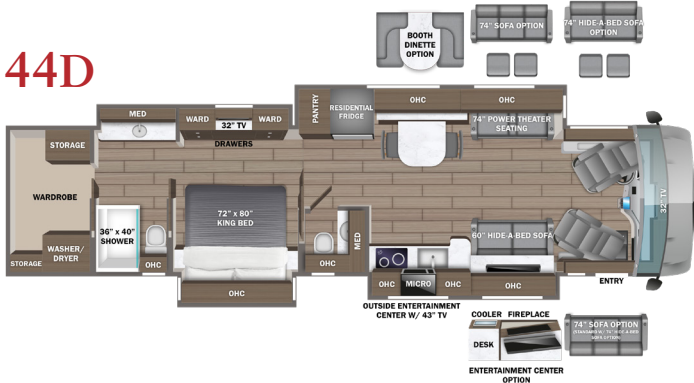

2025 ASPIRE

Luxury Diesel Motorhome

40P

44B

44D

44R

44W

44Z

PAINT SELECTIONS

ENTEGR
COACH