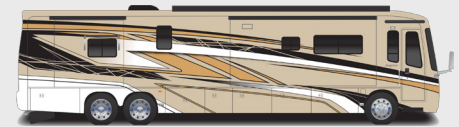

White Sands

ENTEGR
COACH