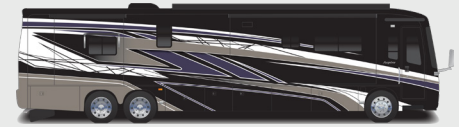

Purple Haze