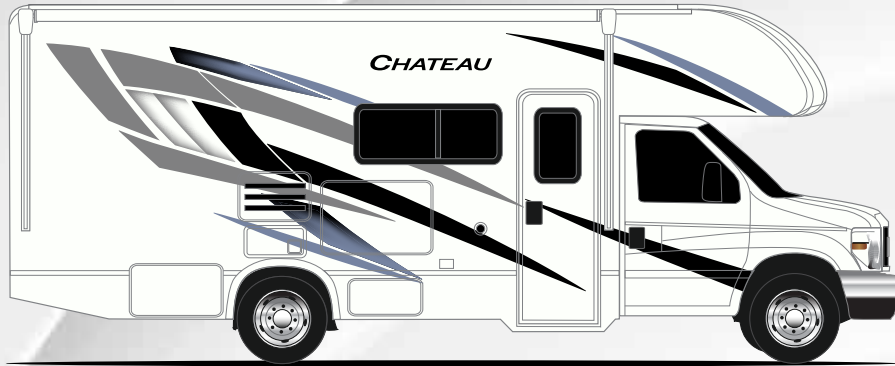

Exteriors

STANDARD GRAPHICS