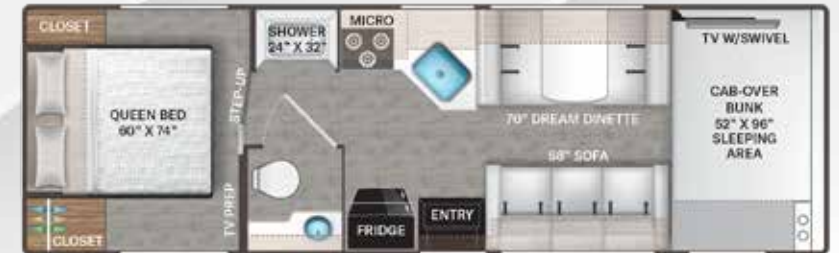

Exteriors

STANDARD GRAPHICS

Option Available on Select Floor Plans:

Use your phone's camera to find out more information. Just scan the code!

Floor Plans

28A

CHATEAU®