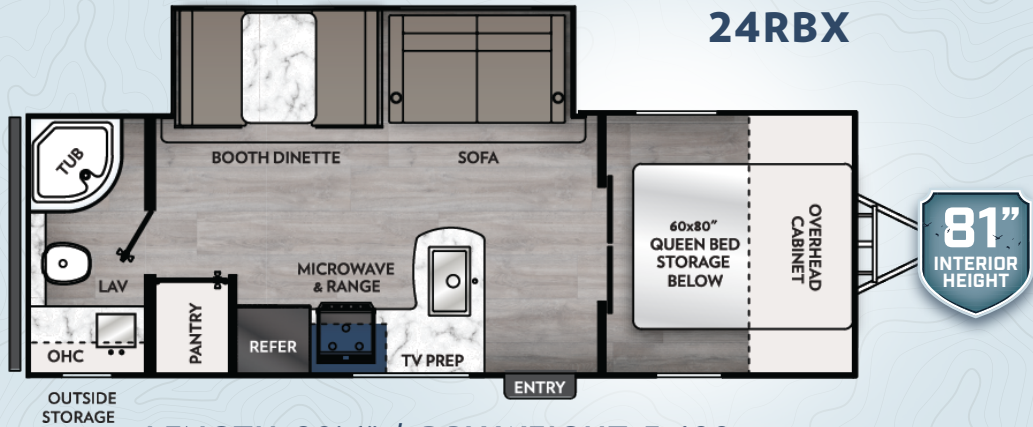

# HIGHER WALLS LOWER PRICES

LENGTH: 29' 1" | DRY WEIGHT: 5,488

LENGTH: 30' 11" | DRY WEIGHT: 5,740

LENGTH: TBD | DRY WEIGHT: TBD