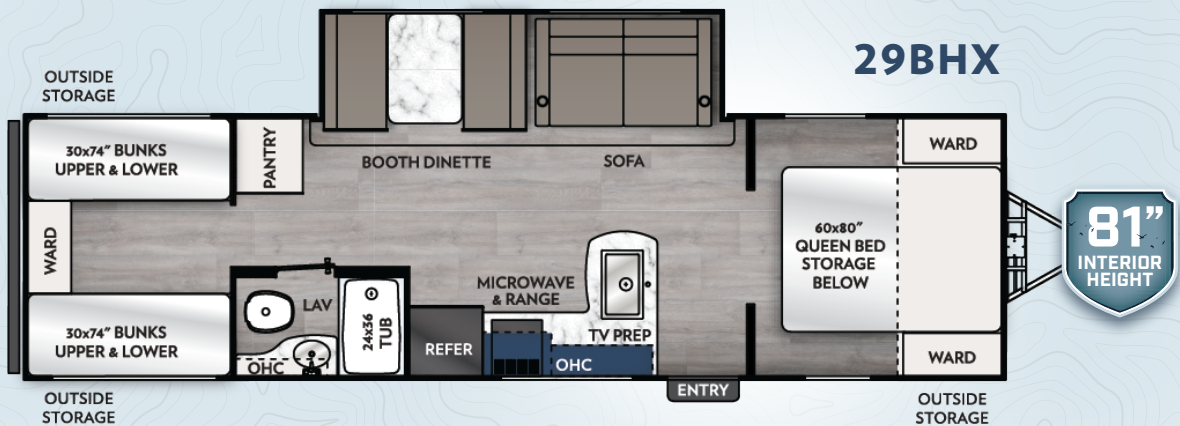

# HIGHER WALLS LOWER PRICES

LENGTH: 29' 1" | DRY WEIGHT: 5,488

LENGTH: 30' 11" | DRY WEIGHT: 5,740

LENGTH: TBD | DRY WEIGHT: TBD