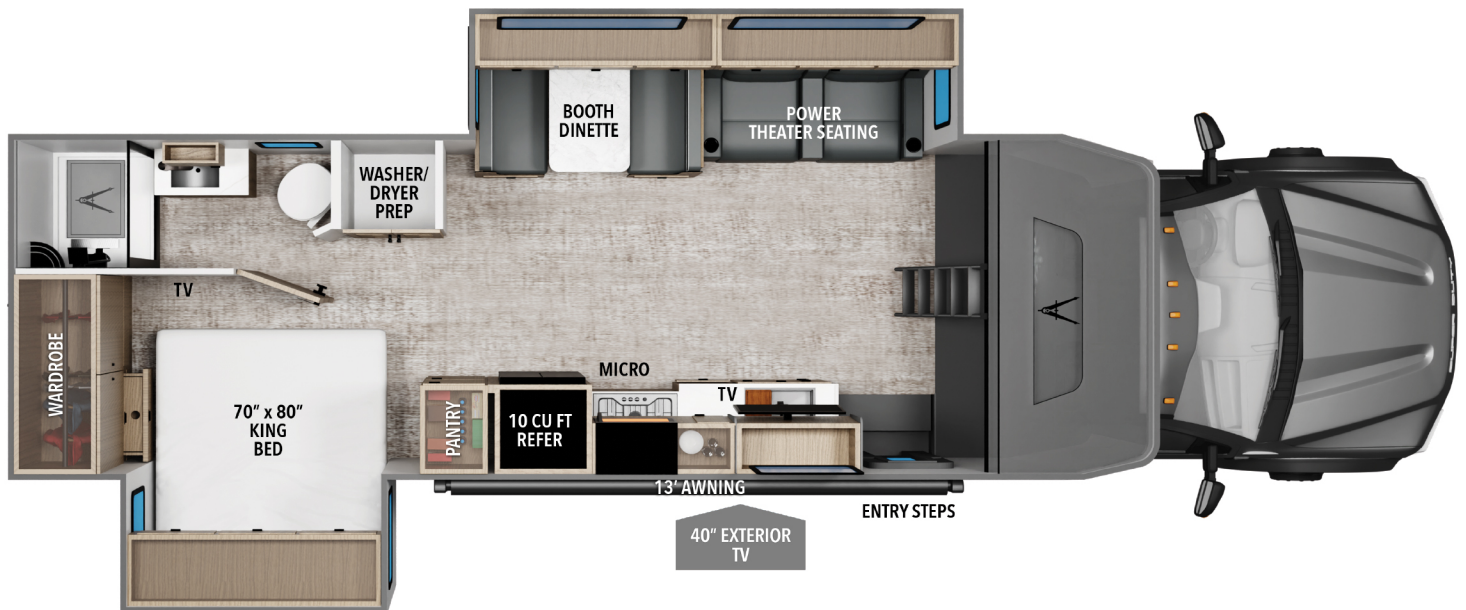

LINEAGE™ SERIES F

ALL NEW 31ZW

EXT. LENGTH	HEIGHT	EXT. WIDTH	GVWR	GCWR	GAWR FRONT	GAWR REAR	WHEELBASE	SLEEPS
33' 9"	12' 6"	102"	22,000	43,500	7,500	15,000	245"	5

- COMMANDING EVERY ROAD WITH THE POWERFUL FORD F-600 SUPERDUTY PLATFORM, OUR 6.7L POWERSTROKE DIESEL 4X4 CHASSIS DELIVERS UNSTOPPABLE PERFORMANCE WITH 15,000 LBS OF PURE TOWING MUSCLE
- ENGINEERED FOR THE EXTRAORDINARY, OUR FOX RACING SUSPENSION PACKAGE COMBINES FOUR REMOTE RESERVOIR TUNABLE SHOCKS, 2" BDS RADIUS ARMS, DUAL FOX STEERING STABILIZER, UPGRADED SWAY BARS, AND A 2" REAR LIFT TO TRANSFORM EVERY JOURNEY INTO A MASTERCLASS IN PRECISION CONTROL.
- CUSTOM MORRYDE TUBULAR STEEL FRAME PROVIDES UNRIVALED DURABILITY AND STABILITY.