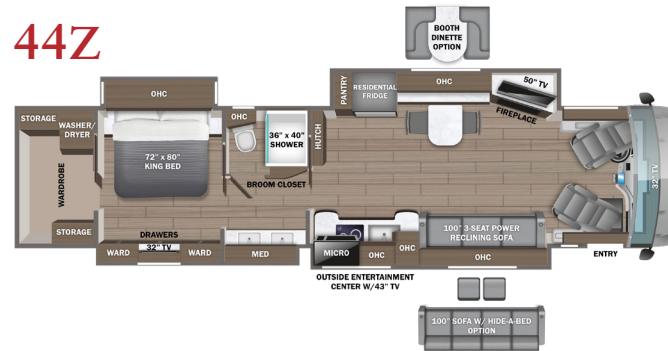

2025 ANTHEM

Luxury Diesel Motorhome

37K

44B

44D

44R

44W

44Z

PAINT SELECTIONS