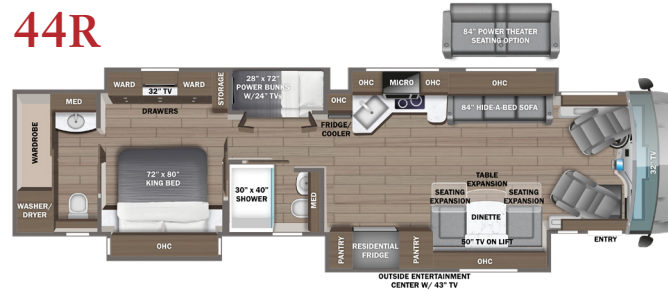

2025 ANTHEM

Luxury Diesel Motorhome

37K

44B

44D

44R

44W

44Z

PAINT SELECTIONS