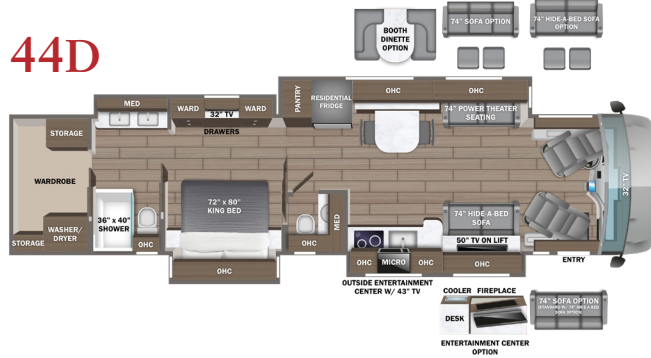

2025 ANTHEM

Luxury Diesel Motorhome

37K

44B

44D

44R

44W

44Z

PAINT SELECTIONS