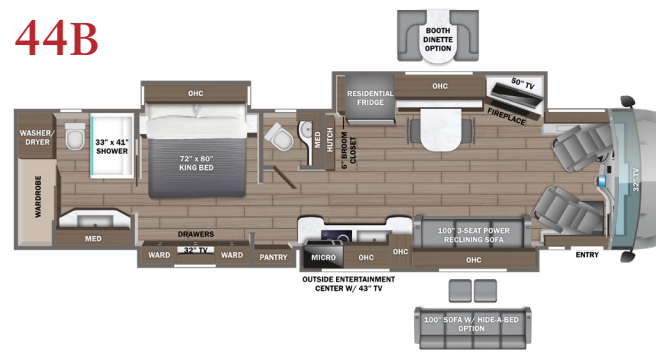

2025 ANTHEM

Luxury Diesel Motorhome

37K

44B

44D

44R

44W

44Z

PAINT SELECTIONS