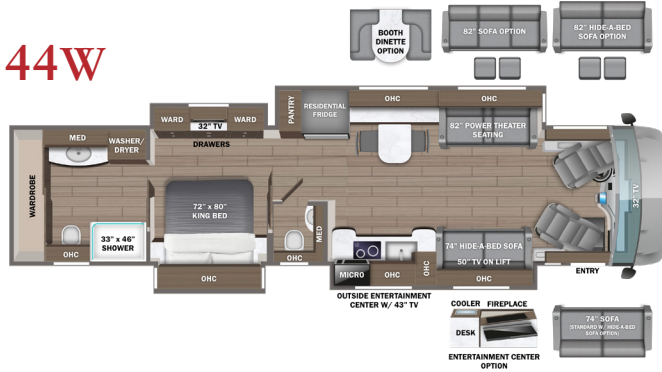

2025 ANTHEM

Luxury Diesel Motorhome

37K

44B

44D

44R

44W

44Z

PAINT SELECTIONS