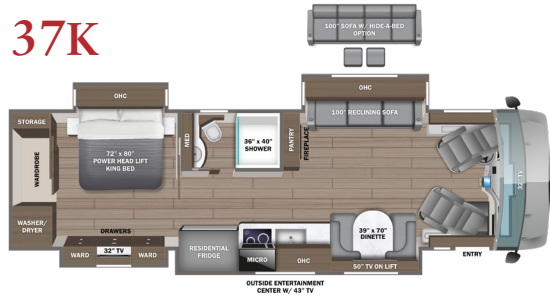

2025 ANTHEM

Luxury Diesel Motorhome

37K