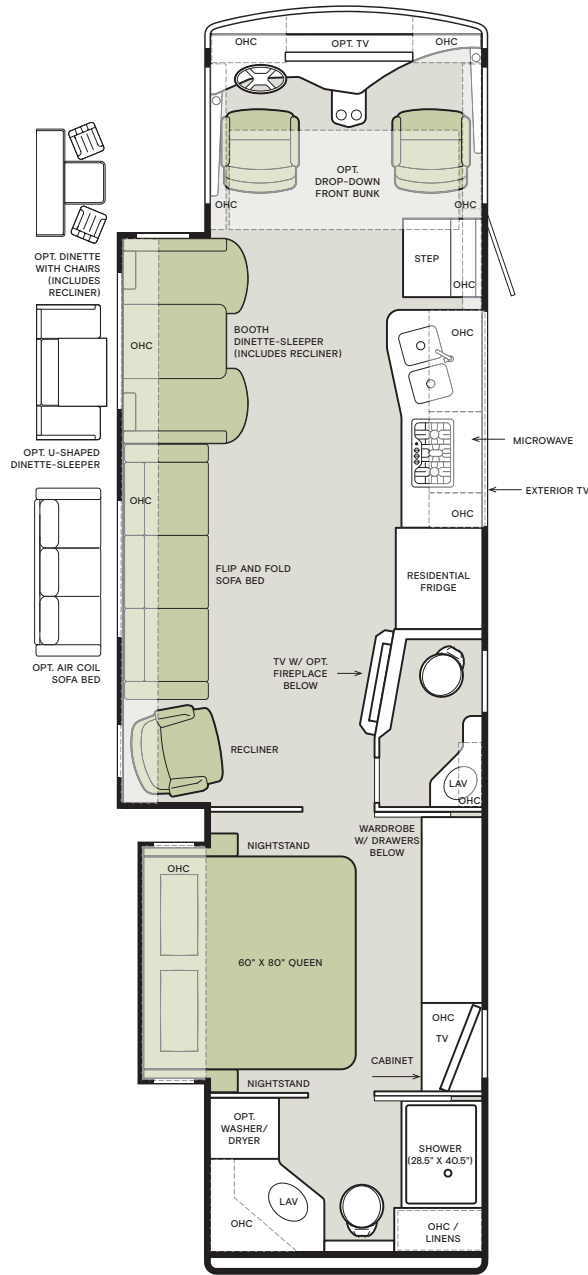

Floor Plans and Specifications

FLOOR PLAN	Overall Length (approx.) ¹	Wheel Base	Overall Width ¹	Overall Height	Garage Height	Interior Height	Interior Width	Square Footage (approx.) ²	Basement Storage (cubic feet, approx.)	GAWR-Front (pounds)	GAWR-Rear (pounds)	GVWR (pounds)	Maximum Trailer Weight (pounds) ³	Hitch Rating (pounds)	GCWR (pounds)
32 FA	34' 3"	228"	101"	12' 10"	14'	84"	96"	315	140	9,000	15,500	24,000	5,000	5,000	30,000
32 SA	34' 3"	228"	101"	12' 10"	14'	84"	96"	300	140	9,000	15,500	24,000	5,000	5,000	30,000
34 PA	36' 1"	252"	101"	12' 10"	14'	84"	96"	355	203	9,000	15,500	26,000	4,000	5,000	30,000
36 LA	37' 6"	252"	101"	12' 10"	14'	84"	96"	330	203	9,000	15,500	26,000	5,000	5,000	30,000
36 UA	38'	252"	101"	12' 10"	14'	84"	96"	355	203	9,000	15,500	26,000	4,000	5,000	30,000

The design of every Open Road floor plan must meet four essential criteria: Maximum space, Optimal organization, Relaxation plus, and Elegant atmosphere. Tiffin's MORE Plans offer your family the most comfortable layout for life on the road.

32 FA

32 SA

If optional furniture combinations are selected, window locations may vary from diagram shown. All options may not be available in every model. Because of progressive improvements and specifications, standard and optional equipment are subject to change without notice or obligation. For a complete and up-to-date list of available options and specifications, visit tiffinmotorhomes.com.

34 PA

36 LA

36 UA

If optional furniture combinations are selected, window locations may vary from diagram shown. All options may not be available in every model. Because of progressive improvements and specifications, standard and optional equipment are subject to change without notice or obligation. For a complete and up-to-date list of available options and specifications, visit tiffinmotorhomes.com.