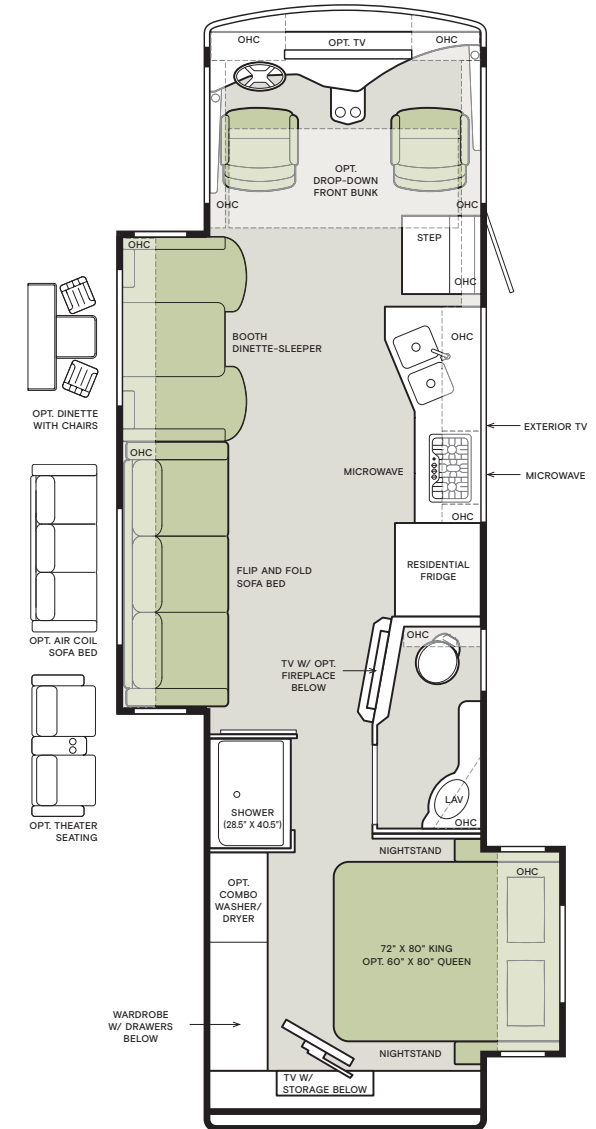

Floor Plans and Specifications

FLOOR PLAN	Overall Length (approx.) ¹	Wheel Base	Overall Width ¹	Overall Height	Garage Height	Interior Height	Interior Width	Square Footage (approx.) ²	Basement Storage (cubic feet, approx.)	GAWR-Front (pounds)	GAWR-Rear (pounds)	GVWR (pounds)	Maximum Trailer Weight (pounds) ³	Hitch Rating (pounds)	GCWR (pounds)
32 FA	34' 3"	228"	101"	12' 10"	14'	84"	96"	315	140	9,000	15,500	24,000	5,000	5,000	30,000
32 SA	34' 3"	228"	101"	12' 10"	14'	84"	96"	300	140	9,000	15,500	24,000	5,000	5,000	30,000
34 PA	36' 1"	252"	101"	12' 10"	14'	84"	96"	355	203	9,000	15,500	26,000	4,000	5,000	30,000
36 LA	37' 6"	252"	101"	12' 10"	14'	84"	96"	330	203	9,000	15,500	26,000	5,000	5,000	30,000
36 UA	38'	252"	101"	12' 10"	14'	84"	96"	355	203	9,000	15,500	26,000	4,000	5,000	30,000

¹ The approximated coach width and length does not include side-view mirrors and rear ladders.

² Square footage was calculated with the slide-outs fully extended.

³ Maximum trailer weight is dependent on the loading and towing variables which include the GVWR, GAWR, and GCWR, as well as adequate trailer brakes.

The design of every Open Road floor plan must meet four essential criteria: Maximum space, Optimal organization, Relaxation plus, and Elegant atmosphere. Tiffin's MORE Plans offer your family the most comfortable layout for life on the road.

32 FA

32 SA

If optional furniture combinations are selected, window locations may vary from diagram shown. All options may not be available in every model. Because of progressive improvements and specifications, standard and optional equipment are subject to change without notice or obligation. For a complete and up-to-date list of available options and specifications, visit tiffinmotorhomes.com.