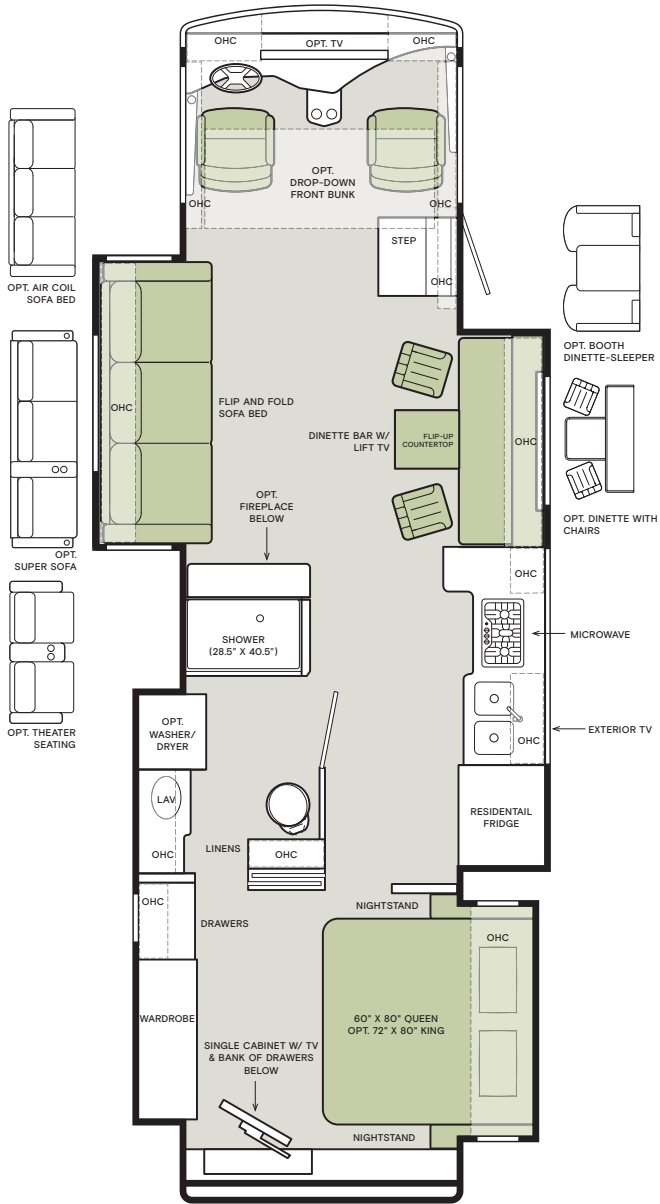

Floor Plans and Specifications

FLOOR PLAN	Overall Length (approx.) ¹	Wheel Base	Overall Width ¹	Overall Height	Garage Height	Interior Height	Interior Width	Square Footage (approx.) ²	Basement Storage (cubic feet, approx.)	GAWR-Front (pounds)	GAWR-Rear (pounds)	GVWR (pounds)	Maximum Trailer Weight (pounds) ³	Hitch Rating (pounds)	GCWR (pounds)
32 FA	34' 3"	228"	101"	12' 10"	14'	84"	96"	315	140	9,000	15,500	24,000	5,000	5,000	30,000
32 SA	34' 3"	228"	101"	12' 10"	14'	84"	96"	300	140	9,000	15,500	24,000	5,000	5,000	30,000
34 PA	36' 1"	252"	101"	12' 10"	14'	84"	96"	355	203	9,000	15,500	26,000	4,000	5,000	30,000
36 LA	37' 6"	252"	101"	12' 10"	14'	84"	96"	330	203	9,000	15,500	26,000	5,000	5,000	30,000
36 UA	38'	252"	101"	12' 10"	14'	84"	96"	355	203	9,000	15,500	26,000	4,000	5,000	30,000

The design of every Open Road floor plan must meet four essential criteria: Maximum space, Optimal organization, Relaxation plus, and Elegant atmosphere. Tiffin's MORE Plans offer your family the most comfortable layout for life on the road.

32 FA

32 SA

If optional furniture combinations are selected, window locations may vary from diagram shown. All options may not be available in every model. Because of progressive improvements and specifications, standard and optional equipment are subject to change without notice or obligation. For a complete and up-to-date list of available options and specifications, visit tiffinmotorhomes.com.

34 PA

36 LA

36 UA

If optional furniture combinations are selected, window locations may vary from diagram shown. All options may not be available in every model. Because of progressive improvements and specifications, standard and optional equipment are subject to change without notice or obligation. For a complete and up-to-date list of available options and specifications, visit tiffinmotorhomes.com.