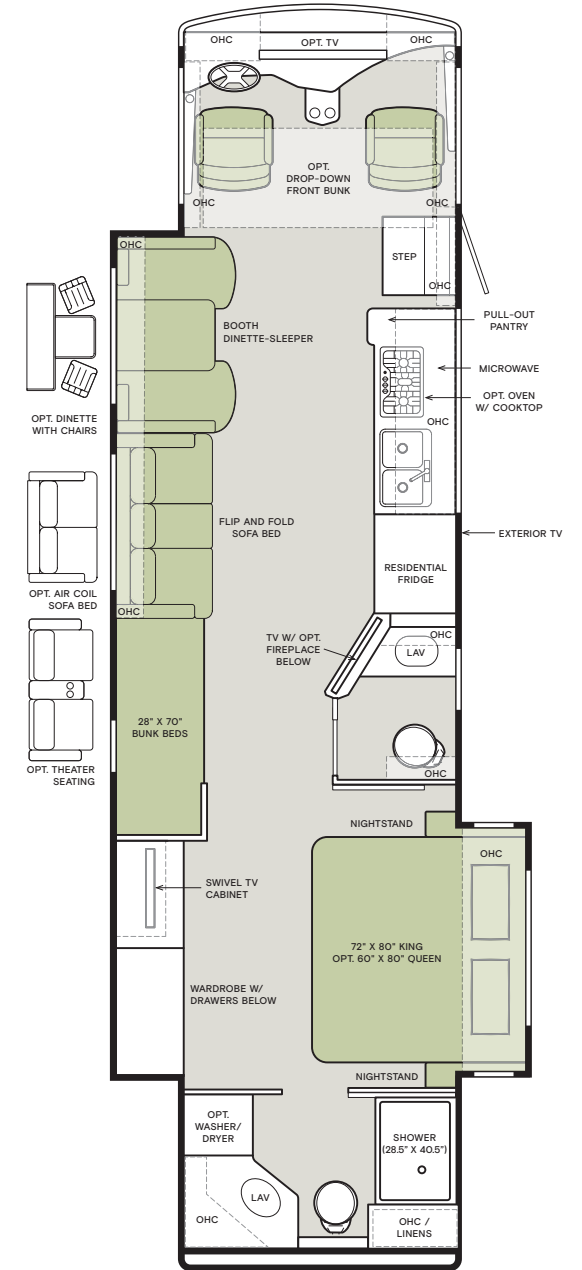

Floor Plans and Specifications

FLOOR PLAN	Overall Length (approx.) ¹	Wheel Base	Overall Width ¹	Overall Height	Garage Height	Interior Height	Interior Width	Square Footage (approx.) ²	Basement Storage (cubic feet, approx.)	GAWR-Front (pounds)	GAWR-Rear (pounds)	GVWR (pounds)	Maximum Trailer Weight (pounds) ³	Hitch Rating (pounds)	GCWR (pounds)
32 FA	34' 3"	228"	101"	12' 10"	14'	84"	96"	315	140	9,000	15,500	24,000	5,000	5,000	30,000
32 SA	34' 3"	228"	101"	12' 10"	14'	84"	96"	300	140	9,000	15,500	24,000	5,000	5,000	30,000
34 PA	36' 1"	252"	101"	12' 10"	14'	84"	96"	355	203	9,000	15,500	26,000	4,000	5,000	30,000
36 LA	37' 6"	252"	101"	12' 10"	14'	84"	96"	330	203	9,000	15,500	26,000	5,000	5,000	30,000
36 UA	38'	252"	101"	12' 10"	14'	84"	96"	355	203	9,000	15,500	26,000	4,000	5,000	30,000

The design of every Open Road floor plan must meet four essential criteria: Maximum space, Optimal organization, Relaxation plus, and Elegant atmosphere. Tiffin's MORE Plans offer your family the most comfortable layout for life on the road.

32 FA

32 SA

If optional furniture combinations are selected, window locations may vary from diagram shown. All options may not be available in every model. Because of progressive improvements and specifications, standard and optional equipment are subject to change without notice or obligation. For a complete and up-to-date list of available options and specifications, visit tiffinmotorhomes.com.

34 PA

36 LA

36 UA

If optional furniture combinations are selected, window locations may vary from diagram shown. All options may not be available in every model. Because of progressive improvements and specifications, standard and optional equipment are subject to change without notice or obligation. For a complete and up-to-date list of available options and specifications, visit tiffinmotorhomes.com.