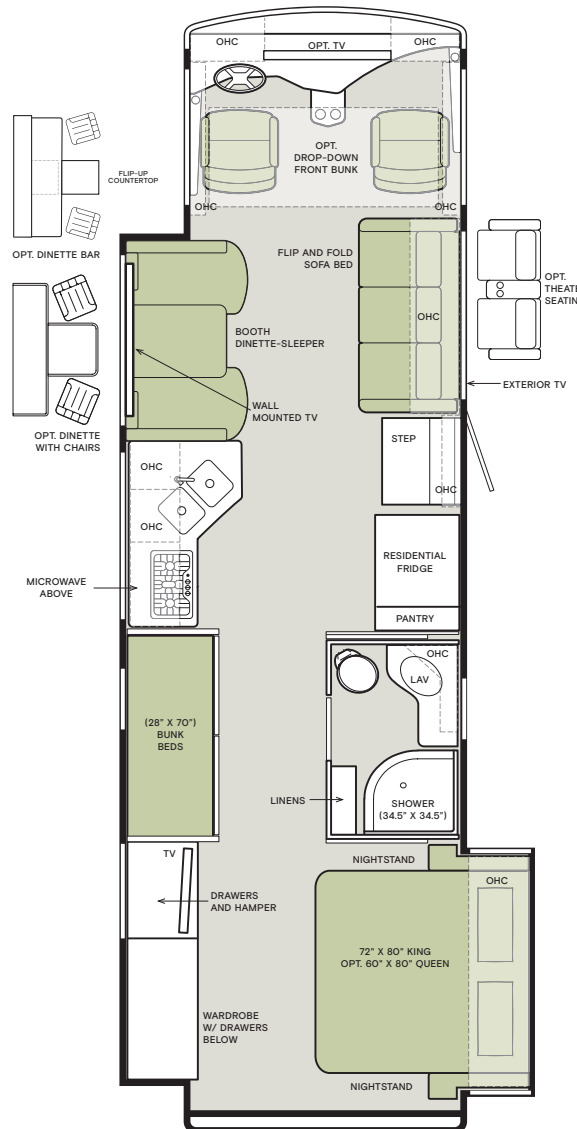

Floor Plans and Specifications

FLOOR PLAN	Overall Length (approx.) ¹	Wheel Base	Overall Width ¹	Overall Height	Garage Height	Interior Height	Interior Width	Square Footage (approx.) ²	Basement Storage (cubic feet, approx.)	GAWR-Front (pounds)	GAWR-Rear (pounds)	GVWR (pounds)	Maximum Trailer Weight (pounds) ³	Hitch Rating (pounds)	GCWR (pounds)
32 FA	34' 3"	228"	101"	12' 10"	14'	84"	96"	315	140	9,000	15,500	24,000	5,000	5,000	30,000
32 SA	34' 3"	228"	101"	12' 10"	14'	84"	96"	300	140	9,000	15,500	24,000	5,000	5,000	30,000
34 PA	36' 1"	252"	101"	12' 10"	14'	84"	96"	355	203	9,000	15,500	26,000	4,000	5,000	30,000
36 LA	37' 6"	252"	101"	12' 10"	14'	84"	96"	330	203	9,000	15,500	26,000	5,000	5,000	30,000
36 UA	38'	252"	101"	12' 10"	14'	84"	96"	355	203	9,000	15,500	26,000	4,000	5,000	30,000

¹ The approximated coach width and length does not include side-view mirrors and rear ladders.

² Square footage was calculated with the slide-outs fully extended.

³ Maximum trailer weight is dependent on the loading and towing variables which include the GVWR, GAWR, and GCWR, as well as adequate trailer brakes.

The design of every Open Road floor plan must meet four essential criteria: Maximum space, Optimal organization, Relaxation plus, and Elegant atmosphere. Tiffin's MORE Plans offer your family the most comfortable layout for life on the road.

32 FA

32 SA

If optional furniture combinations are selected, window locations may vary from diagram shown. All options may not be available in every model. Because of progressive improvements and specifications, standard and optional equipment are subject to change without notice or obligation. For a complete and up-to-date list of available options and specifications, visit tiffinmotorhomes.com.