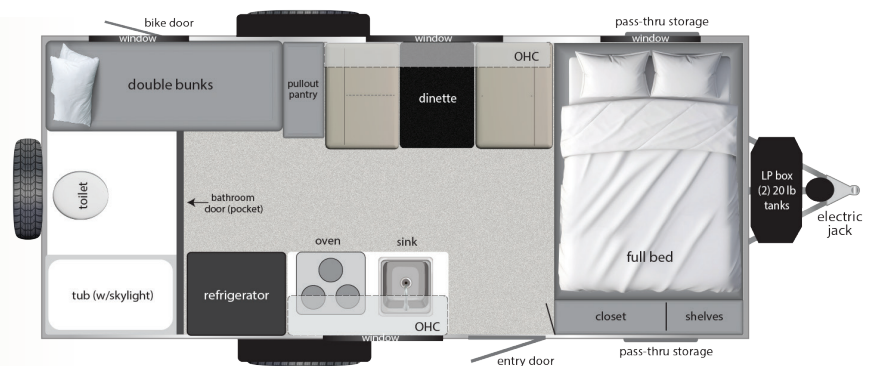

REVUE

REVUE 16BH

Box Length: 13' 8"
 Total Length: 16' 8"
 Total Width: 7' 11"
 Dry Weight: 2,967 lbs
 GVWR: 3,500 lbs

REVUE 16RB

Box Length: 13' 8"
 Total Length: 16' 8"
 Total Width: 7' 11"
 Dry Weight: 2,996 lbs
 GVWR: 3,500 lbs

REVUE 20BH

Box Length: 17' 7"
 Total Length: 20' 7"
 Total Width: 7' 11"
 Dry Weight: 3,588 lbs
 GVWR: 5,200 lbs

encore
 recreational vehicles

2702 Ada Dr., Elkhart, IN 46514 • 574-327-6540

www.encore-rv.com