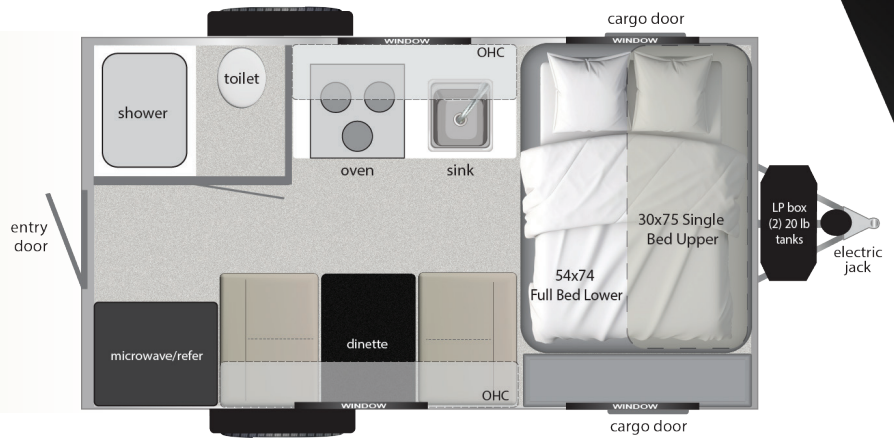

REVUE

REVUE 16BH

Box Length: 13' 8"
 Total Length: 16' 8"
 Total Width: 7' 11"
 Dry Weight: 2,967 lbs
 GVWR: 3,500 lbs

REVUE 16RB

Box Length: 13' 8"
 Total Length: 16' 8"
 Total Width: 7' 11"
 Dry Weight: 2,996 lbs
 GVWR: 3,500 lbs

REVUE 20BH

Box Length: 17' 7"
 Total Length: 20' 7"
 Total Width: 7' 11"
 Dry Weight: 3,588 lbs
 GVWR: 5,200 lbs

encore
 recreational vehicles

2702 Ada Dr., Elkhart, IN 46514 • 574-327-6540

www.encore-rv.com