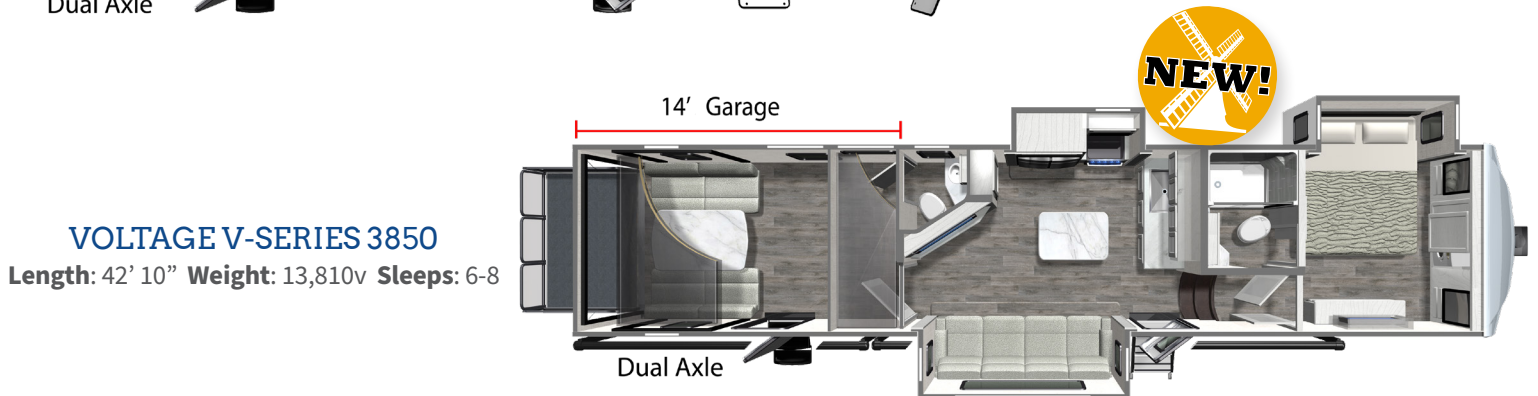

VOLTAGE

V-SERIES

FLOORPLANS

VOLTAGE V-SERIES 3500
 Length: 39' 10" Weight: 12,670 Sleeps: 6-8

VOLTAGE V-SERIES 3600
 Length: 40' 10" Weight: 12,930 Sleeps: 6-8

VOLTAGE V-SERIES 3800
 Length: 42' 10" Weight: 12,818 Sleeps: 6-8

VOLTAGE V-SERIES 3850
 Length: 42' 10" Weight: 13,810v Sleeps: 6-8

100% Pre-Delivery Inspection

The Industry's Best RV Warranty

The Leader in Parts & Service

www.dutchmen.com
 Visit us online to see all of the Dutchmen brands, spacious floor plans, and detailed specifications.