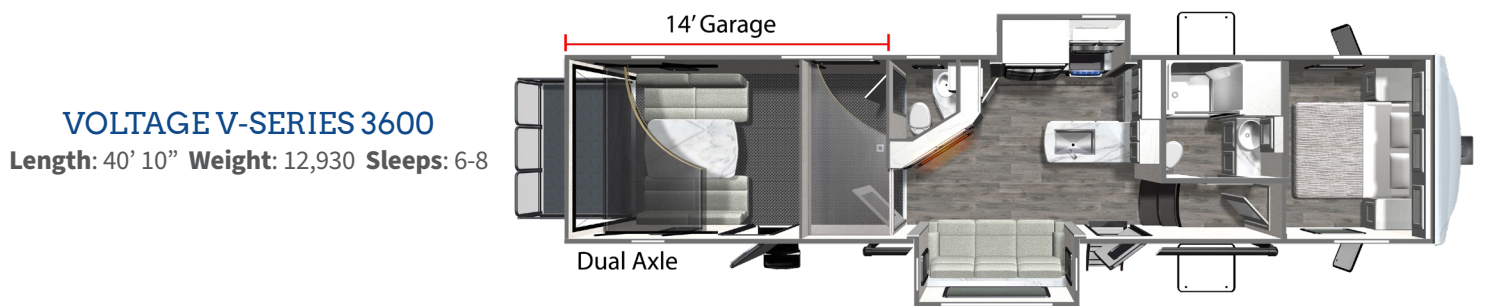

VOLTAGE

V-SERIES

FLOORPLANS

VOLTAGE V-SERIES 3500
 Length: 39' 10" Weight: 12,670 Sleeps: 6-8

VOLTAGE V-SERIES 3600
 Length: 40' 10" Weight: 12,930 Sleeps: 6-8

VOLTAGE V-SERIES 3800
 Length: 42' 10" Weight: 12,818 Sleeps: 6-8

VOLTAGE V-SERIES 3850
 Length: 42' 10" Weight: 13,810v Sleeps: 6-8

100% Pre-Delivery Inspection

The Industry's Best RV Warranty

The Leader in Parts & Service

www.dutchmen.com
 Visit us online to see all of the Dutchmen brands, spacious floor plans, and detailed specifications.