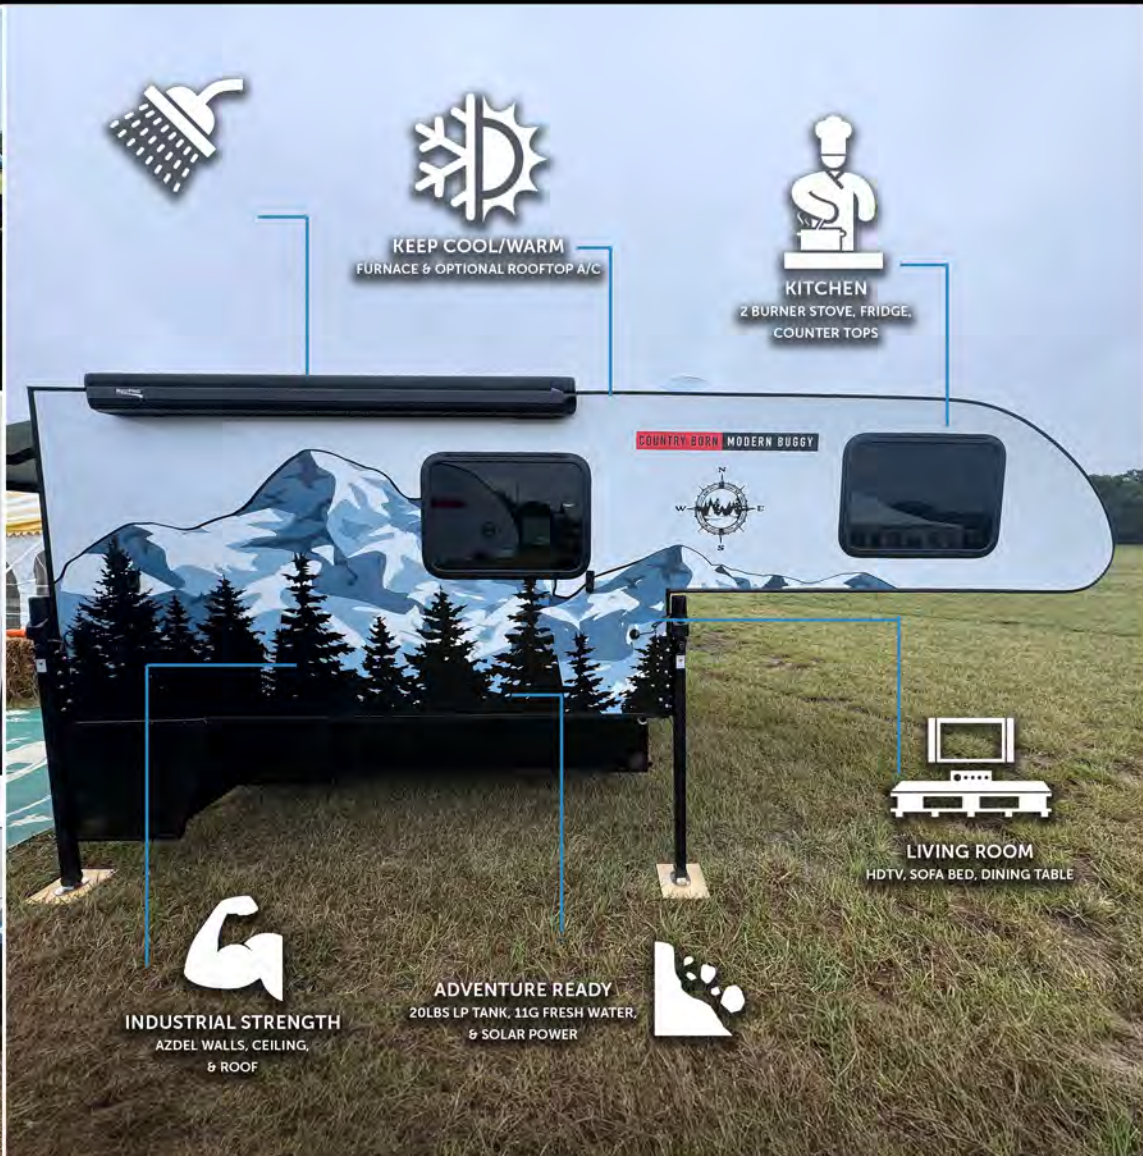

TC12

2025 ADVENTURE TRUCK CAMPER

DESCRIPTION

Your gateway to adventure on the open road! Designed for those seeking comfort and convenience without the need for a trailer, the TC12 can be effortlessly mounted onto your pickup truck. Equipped with a compact yet fully functional kitchen featuring a sink, stove, & fridge. The TC12 offers a cozy sleeping area and ample storage space, making it ideal for extended trips. This camper unit ensures a hassle-free and enjoyable camping experience.

TC14

2025 ADVENTURE TRUCK CAMPER

DESCRIPTION

Your gateway to adventure on the open road! Designed for those seeking comfort and convenience without the need for a trailer, the TC14 can be effortlessly mounted onto your pickup truck. Equipped with a compact yet fully functional kitchen featuring a sink, stove, & fridge. The TC14 offers a cozy sleeping area and ample storage space, making it ideal for extended trips. This camper unit ensures a hassle-free and enjoyable camping experience.