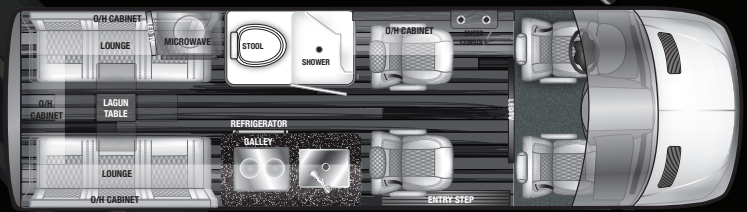

7RL/7RLA

V-RV 4TB