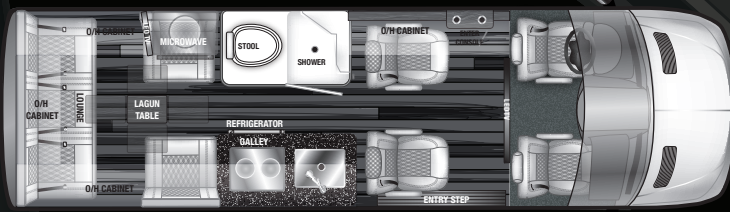

V-RV 7RL

7RL/7RLA

V-RV 4TB

4TB/4TBA

5RL/5RLA

2TB/2TBA

STANDARD CHASSIS FEATURES

PRODUCTIVITY/UTILITY:

- Standard Radio (FM/AM Radio, LCD Display, Integrated)
- USB-C Port, Bluetooth
- Keyless Start
- USB-C Socket 5V
- Rear View Camera
- Air Conditioning Front
- Sliding Door, Passenger Side
- Interior Lights, Cargo Compartment
- Rear Doors, Opening to Side Wall
- Pre-Wiring for Trailer Hitch

SAFETY/CONVENIENCE:

- Load Adaptive Electronic Stability Program (ESP9i)
- 4-Wheel Anti-Lock Braking System (ABS)
- Dual-Circuit 4-Wheel Disc Brakes
- Hill Start Assist
- Crosswind Assist
- Hold Function
- Headlight Assistant
- Airbags (Driver and Passenger)
- Thorax-Pelvis Side Airbags (Driver and Passenger)
- Active Brake Assist

PERFORMANCE CAPABILITY:

- GVWR 11,030 lbs. (3500XD 170")
- GVWR 9,050 lbs. (2500 144")
- Axle Ratio 4.182
- 24.5 Gallon Fuel Tank
- 3rd Generation SCR Emission Control System (DEF)
- Body Builder Connector Under Driver's Seat
- Cruise Control
- Multifunction Steering Wheel
- High Roof

MB FACTORY WARRANTY/ MAINTENANCE:

- 2-Year / Up to 20,000 Mile Maintenance Interval
- 3-Year / 36,000 Mile New Vehicle Ltd. WTY
- 5-Year / 100,000 Mile Federal Diesel Emissions WTY
- 5-Year / 100,000 Mile Powertrain Limited WTY

DIMENSIONS:

- Exterior Length (3500XD 170"EXT): 24' 7"
- Exterior Width: 83"
- Exterior Height: 10' 1" AWD Max Height

STANDARD INTERIOR FEATURES