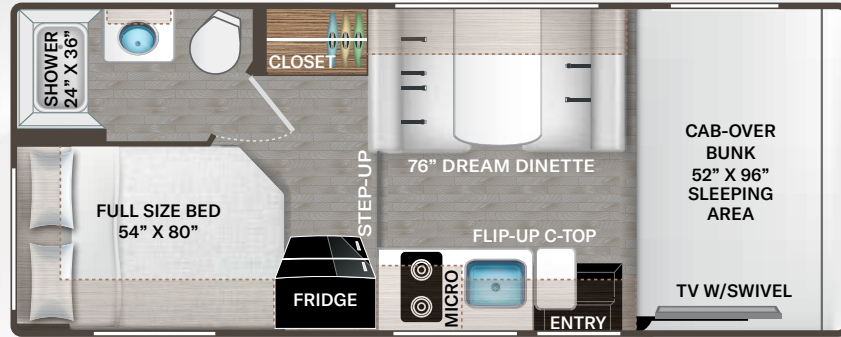

Floor Plans