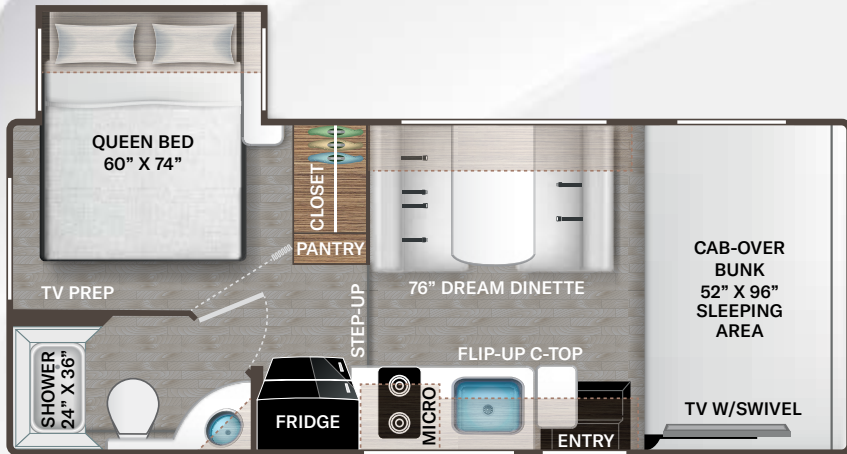

Floor Plans