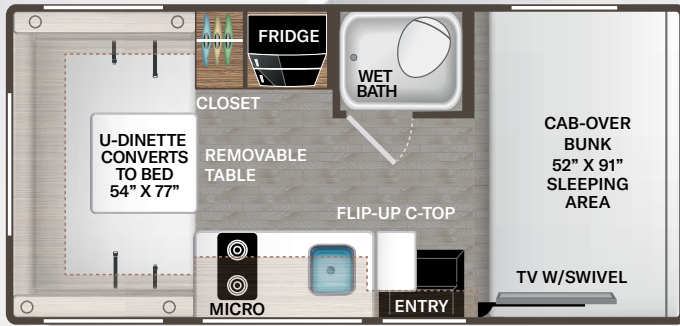

Floor Plans