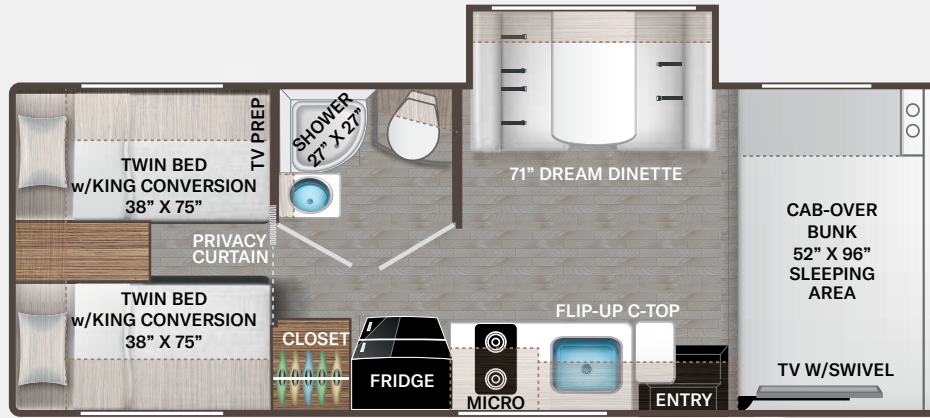

Floor Plans