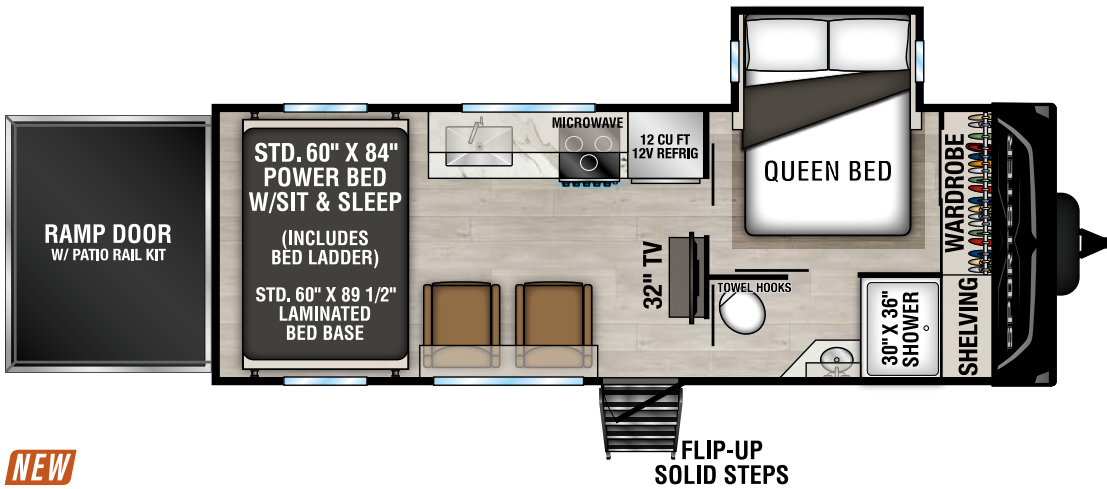

RECREATIONAL
VEHICLES

SPORTSTER X

TRAVEL TRAILER AND FIFTH WHEEL TOY HAULERS

2025 SPORTSTER X TRAVEL TRAILER TOY HAULERS

NEW

22X UVW - TBD | Exterior Length - TBD | Sleeps - 6

NEW

33X UVW - TBD | Exterior Length - TBD | Sleeps - 6

Sportster X Travel Trailer

2025 SPORTSTER X FIFTH WHEEL TOY HAULERS

NEW
3411X UUV - 13,320 | Exterior Length - 39'11" | Sleeps - 7

NEW
3814X UUV - TBD | Exterior Length - TBD | Sleeps - 7

NEW
3914X UUV - 14,680 | Exterior Length - 44'5" | Sleeps - 9

NEW
3915X UUV - 14,680 | Exterior Length - 44'5" | Sleeps - 7

Sportster X 5th Wheel