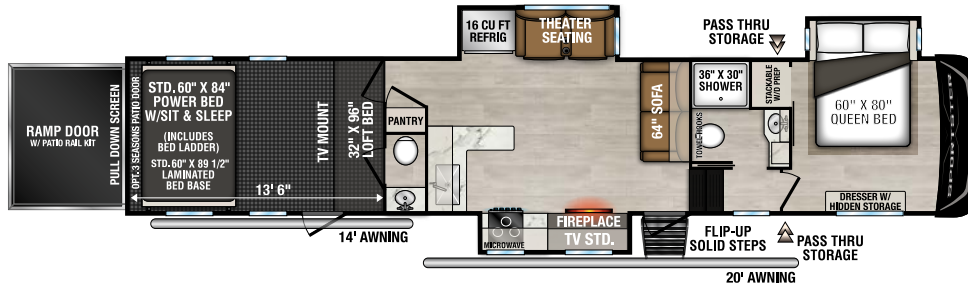

Sportster X Travel Trailer

2025 SPORTSTER X FIFTH WHEEL TOY HAULERS

NEW
3411X UUV - 13,320 | Exterior Length - 39'11" | Sleeps - 7

NEW
3814X UUV - TBD | Exterior Length - TBD | Sleeps - 7

NEW
3914X UUV - 14,680 | Exterior Length - 44'5" | Sleeps - 9

NEW
3915X UUV - 14,680 | Exterior Length - 44'5" | Sleeps - 7

Sportster X 5th Wheel