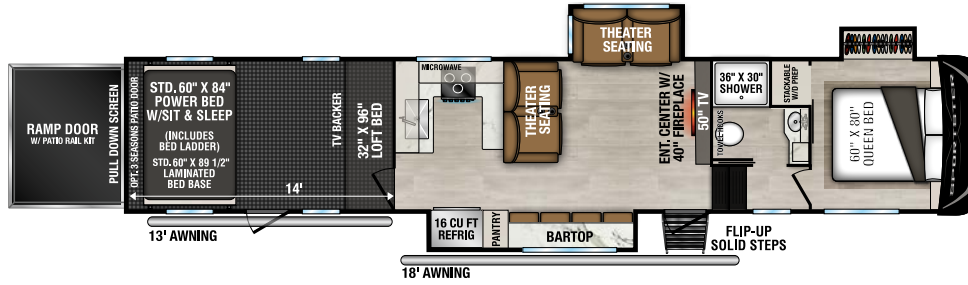

RECREATIONAL
VEHICLES

SPORTSTER X

TRAVEL TRAILER AND FIFTH WHEEL TOY HAULERS

2025 SPORTSTER X TRAVEL TRAILER TOY HAULERS

NEW

22X UVW - TBD | Exterior Length - TBD | Sleeps - 6

NEW

33X UVW - TBD | Exterior Length - TBD | Sleeps - 6

Sportster X Travel Trailer

2025 SPORTSTER X FIFTH WHEEL TOY HAULERS

NEW
3411X UUV - 13,320 | Exterior Length - 39'11" | Sleeps - 7

NEW
3814X UUV - TBD | Exterior Length - TBD | Sleeps - 7

NEW
3914X UUV - 14,680 | Exterior Length - 44'5" | Sleeps - 9

NEW
3915X UUV - 14,680 | Exterior Length - 44'5" | Sleeps - 7

Sportster X 5th Wheel