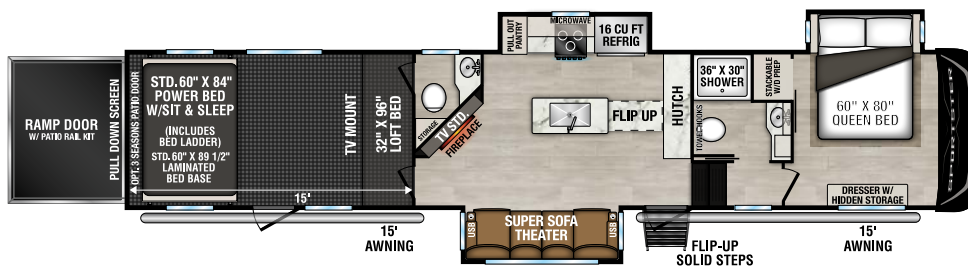

Sportster X Travel Trailer

2025 SPORTSTER X FIFTH WHEEL TOY HAULERS

NEW
3411X UUV - 13,320 | Exterior Length - 39'11" | Sleeps - 7

NEW
3814X UUV - TBD | Exterior Length - TBD | Sleeps - 7

NEW
3914X UUV - 14,680 | Exterior Length - 44'5" | Sleeps - 9

NEW
3915X UUV - 14,680 | Exterior Length - 44'5" | Sleeps - 7

Sportster X 5th Wheel