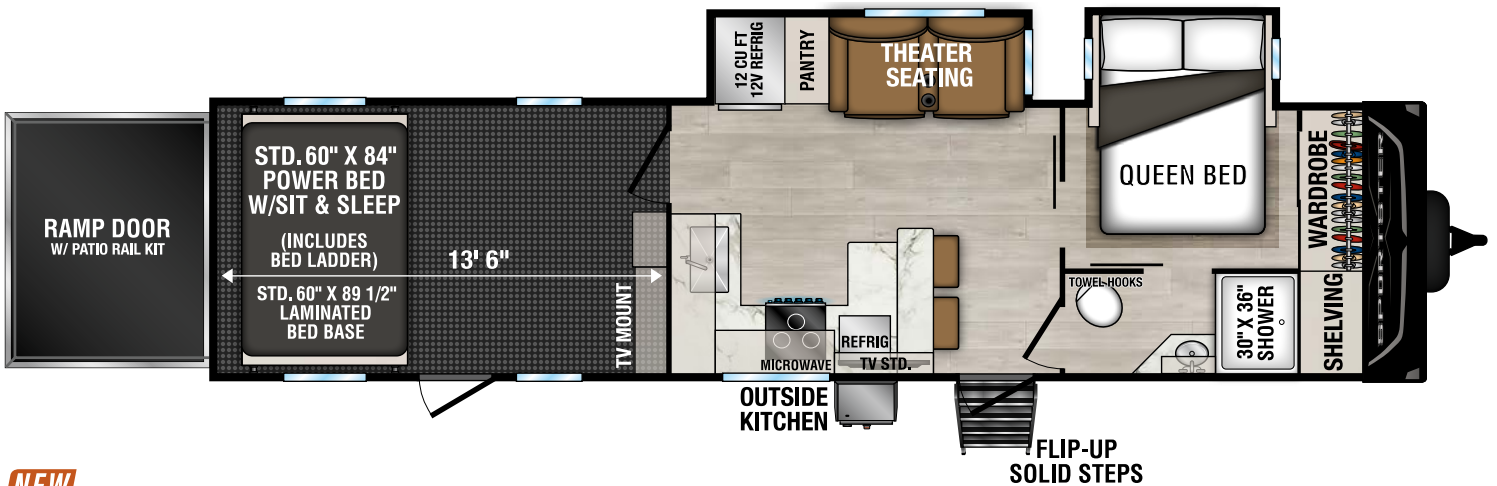

RECREATIONAL
VEHICLES

SPORTSTER X

TRAVEL TRAILER AND FIFTH WHEEL TOY HAULERS

2025 SPORTSTER X TRAVEL TRAILER TOY HAULERS

NEW

22X UVW - TBD | Exterior Length - TBD | Sleeps - 6

NEW

33X UVW - TBD | Exterior Length - TBD | Sleeps - 6

Sportster X Travel Trailer

2025 SPORTSTER X FIFTH WHEEL TOY HAULERS

NEW
3411X UUV - 13,320 | Exterior Length - 39'11" | Sleeps - 7

NEW
3814X UUV - TBD | Exterior Length - TBD | Sleeps - 7

NEW
3914X UUV - 14,680 | Exterior Length - 44'5" | Sleeps - 9

NEW
3915X UUV - 14,680 | Exterior Length - 44'5" | Sleeps - 7

Sportster X 5th Wheel