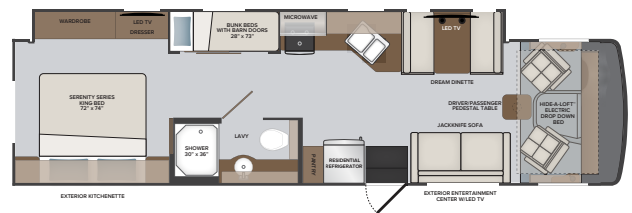

2025
MODEL YEAR

CLASS A GAS
ECLIPSE

HR HOLIDAY RAMBLER
holidayrambler.com

32S | 34J | 35R

TOP FEATURES

- Ford 7.3L V8. (335 HP, 468ft.lb.)
- 22,000 pound chassis
- One piece fiberglass rear cap
- Standard full body paint
- Side-View Camera Integrated in Exterior Mirrors
- Winegard 360+ W/4g Gateway, 5G Ready, And HD Antenna
- 8,000 pound tow hitch
- MultiPlex house controls that can be controlled by your smart phone or tablet.
- Safe-T-View camera display *(optional)*
- Standard Hide-A-Loft™ electric drop down bed
- Standard residential refrigerator. *LP refrigerator optional.*
- Pre wired for solar panel.
- Tarkett interlocking composite flooring.
- Dash stereo with Apple CarPlay, Android Auto, and tilt screen.
- No luan backer on fiberglass sidewall reducing the possibility of delamination.
- Large one piece panoramic windshield

32S

34J

35R

AVAILABLE OPTIONS

- Double Door Dometic 8 cu. Ft³ LP Refrigerator
- Washer / Dryer All-In-One Combo (35R)
- Stackable Washer & Dryer (35R)
- Manual Theater Seating (32S & 34J)
- Collision Mitigation
- Power Driver's Seat
- King Stationary Satellite Universal System
- Safe-T-View
- Roof Vent Covers
- Steering Stabilizer System

DIMENSIONS AND CAPACITIES

	32S	34J	35R
Overall Length	33' 6"	36' 0"	36' 0"
Overall Height	12' 4"	12' 4"	12' 4"
Overall Width*	100"	100"	100"
Interior Height*	82"	82"	82"
Interior Width*	96"	96"	96"
Patio Awning Width	14'	22'	18'
Interior Storage (cu. ft.)	97	110	130
Exterior Storage (cu. ft.)	83	82	160
Fresh Water Capacity (gal)	50	50	50
Grey Water Capacity (gal)	74	37	37
Black Water Capacity (gal)	37	37	37