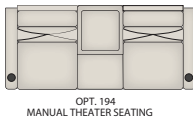

32S

34J

35R

AVAILABLE OPTIONS

- Double Door Dometic 8 cu. Ft³ LP Refrigerator
- Washer / Dryer All-In-One Combo (35R)
- Stackable Washer & Dryer (35R)
- Manual Theater Seating (32S & 34J)
- Collision Mitigation
- Power Driver's Seat
- King Stationary Satellite Universal System
- Safe-T-View
- Roof Vent Covers
- Steering Stabilizer System