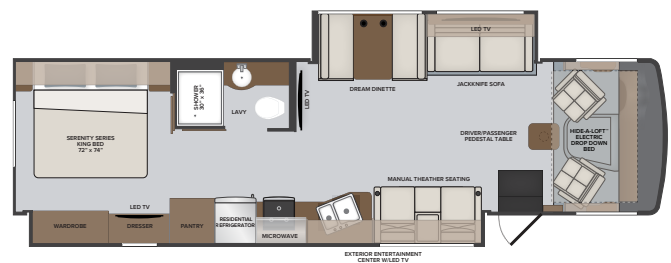

2025
MODEL YEAR

CLASS A GAS
ECLIPSE

HR HOLIDAY RAMBLER
holidayrambler.com

32S | 34J | 35R

TOP FEATURES

- Ford 7.3L V8. (335 HP, 468ft.lb.)
- 22,000 pound chassis
- One piece fiberglass rear cap
- Standard full body paint
- Side-View Camera Integrated in Exterior Mirrors
- Winegard 360+ W/4g Gateway, 5G Ready, And HD Antenna
- 8,000 pound tow hitch
- MultiPlex house controls that can be controlled by your smart phone or tablet.
- Safe-T-View camera display *(optional)*
- Standard Hide-A-Loft™ electric drop down bed
- Standard residential refrigerator. *LP refrigerator optional.*
- Pre wired for solar panel.
- Tarkett interlocking composite flooring.
- Dash stereo with Apple CarPlay, Android Auto, and tilt screen.
- No luan backer on fiberglass sidewall reducing the possibility of delamination.
- Large one piece panoramic windshield

32S

34J

35R

AVAILABLE OPTIONS

- Double Door Dometic 8 cu. Ft³ LP Refrigerator
- Washer / Dryer All-In-One Combo (35R)
- Stackable Washer & Dryer (35R)
- Manual Theater Seating (32S & 34J)
- Collision Mitigation
- Power Driver's Seat
- King Stationary Satellite Universal System
- Safe-T-View
- Roof Vent Covers
- Steering Stabilizer System

DIMENSIONS AND CAPACITIES

	32S	34J	35R
Overall Length	33' 6"	36' 0"	36' 0"
Overall Height	12' 4"	12' 4"	12' 4"
Overall Width*	100"	100"	100"
Interior Height*	82"	82"	82"
Interior Width*	96"	96"	96"
Patio Awning Width	14'	22'	18'
Interior Storage (cu. ft.)	97	110	130
Exterior Storage (cu. ft.)	83	82	160
Fresh Water Capacity (gal)	50	50	50
Grey Water Capacity (gal)	74	37	37
Black Water Capacity (gal)	37	37	37