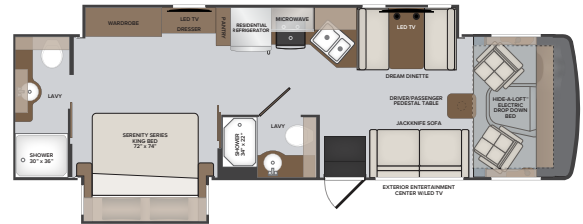

2025
MODEL YEAR

CLASS A GAS
ECLIPSE

HR HOLIDAY RAMBLER
holidayrambler.com

32S | 34J | 35R

TOP FEATURES

- Ford 7.3L V8. (335 HP, 468ft.lb.)
- 22,000 pound chassis
- One piece fiberglass rear cap
- Standard full body paint
- Side-View Camera Integrated in Exterior Mirrors
- Winegard 360+ W/4g Gateway, 5G Ready, And HD Antenna
- 8,000 pound tow hitch
- MultiPlex house controls that can be controlled by your smart phone or tablet.
- Safe-T-View camera display *(optional)*
- Standard Hide-A-Loft™ electric drop down bed
- Standard residential refrigerator. *LP refrigerator optional.*
- Pre wired for solar panel.
- Tarkett interlocking composite flooring.
- Dash stereo with Apple CarPlay, Android Auto, and tilt screen.
- No luan backer on fiberglass sidewall reducing the possibility of delamination.
- Large one piece panoramic windshield

32S

34J

35R

AVAILABLE OPTIONS

- Double Door Dometic 8 cu. Ft³ LP Refrigerator
- Washer / Dryer All-In-One Combo (35R)
- Stackable Washer & Dryer (35R)
- Manual Theater Seating (32S & 34J)
- Collision Mitigation
- Power Driver's Seat
- King Stationary Satellite Universal System
- Safe-T-View
- Roof Vent Covers
- Steering Stabilizer System

DIMENSIONS AND CAPACITIES

	32S	34J	35R
Overall Length	33' 6"	36' 0"	36' 0"
Overall Height	12' 4"	12' 4"	12' 4"
Overall Width*	100"	100"	100"
Interior Height*	82"	82"	82"
Interior Width*	96"	96"	96"
Patio Awning Width	14'	22'	18'
Interior Storage (cu. ft.)	97	110	130
Exterior Storage (cu. ft.)	83	82	160
Fresh Water Capacity (gal)	50	50	50
Grey Water Capacity (gal)	74	37	37
Black Water Capacity (gal)	37	37	37